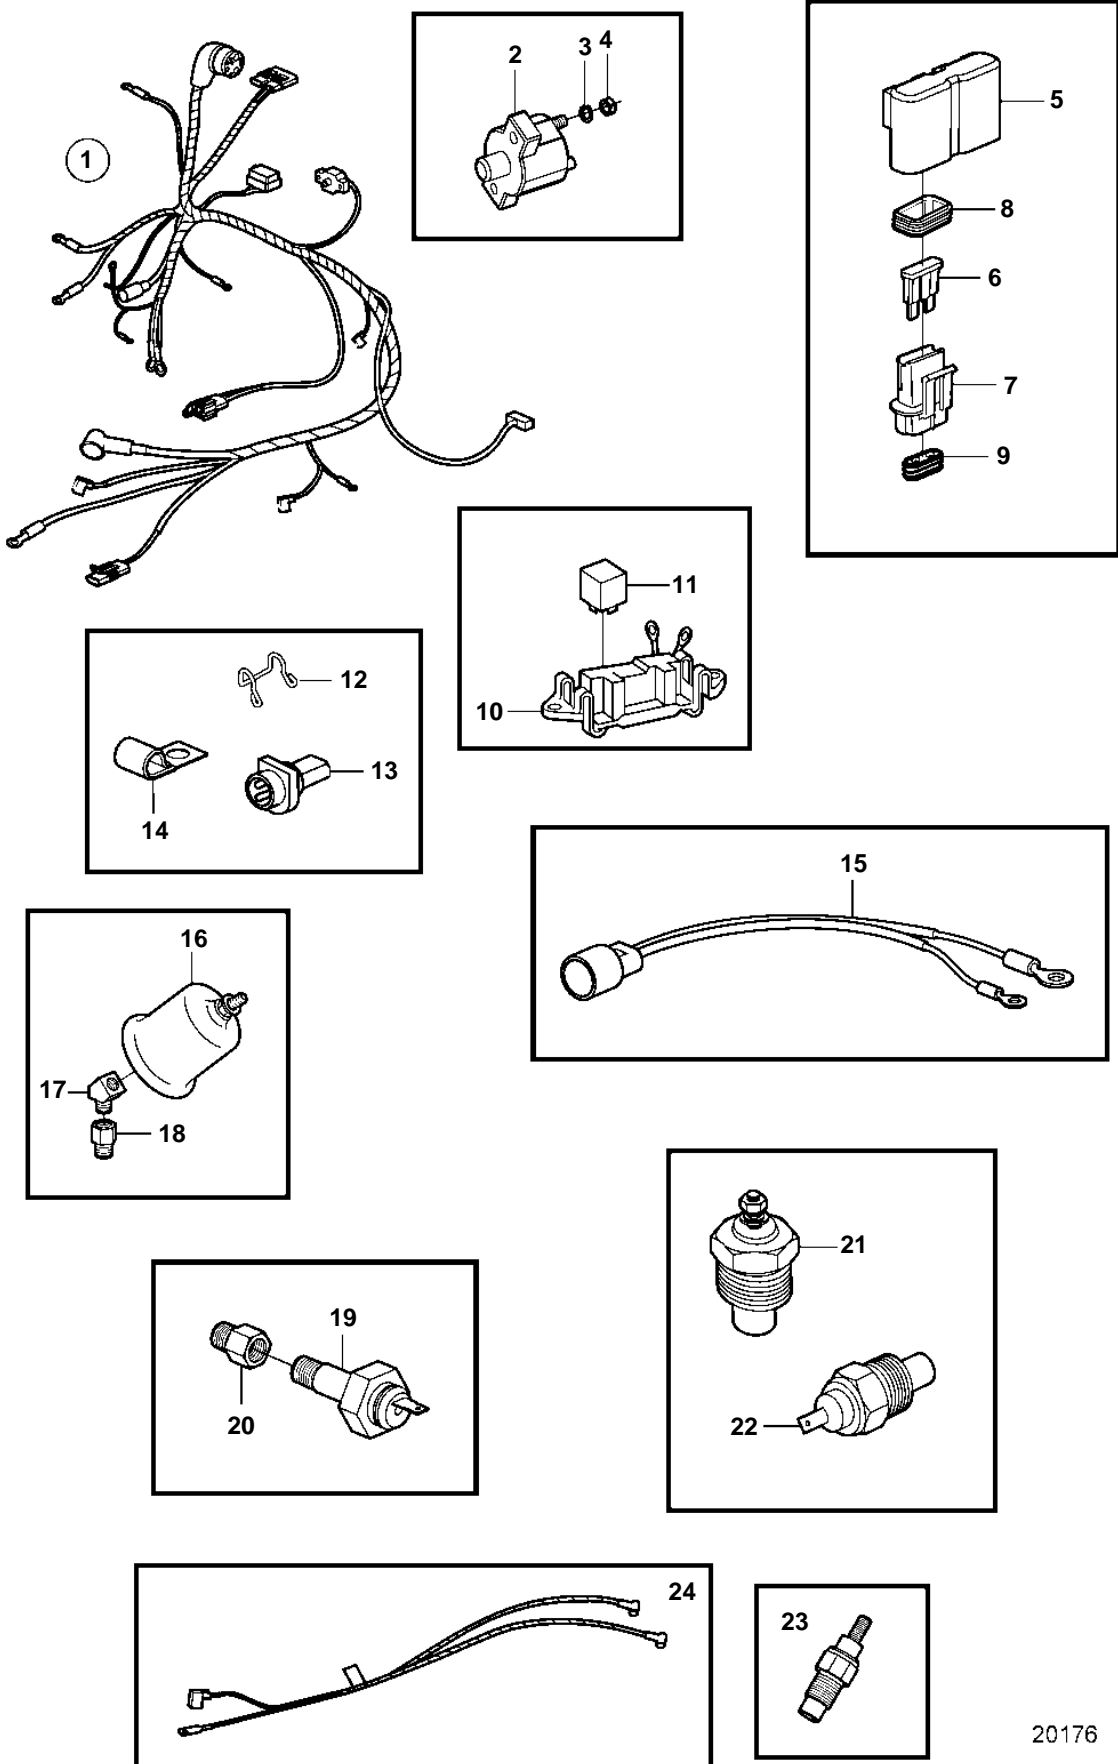

5.0GL-B, 5.7GL-B

20176

5.0GL-B, 5.7GL-B

REF	PART NO.	QTY	DESCRIPTION	NOTES
1	3862310	1	Cable harness	
2	3854164	1	· Breaker	50A
3	3852001	2	· Lock washer	
4	3852064	2	· Nut	
5	3860455	1	· Fuse holder	
6	979686	2	· Fuse	40A
	969197	2	· Fuse	7.5A
7	8166029	2	· Connector	
8		2	· · Seal	
9		2	· · Seal	
10	3852210	1	· Bracket	
11	3857533	1	· Relay	FUEL PUMP
12	3852237	1	Retainer	
13	3855178	1	Connector	
14	3852146	1	Clamp, J	D=.375" (9.5mm)
	3852124	1	Clamp, J	D=.188" (4.8mm)
15	3854031	1	Cable harness, trim	
16	3857532	1	Sender, oil pressure	
	872064	X	Sender, oil pressure	DUAL STATION
17	3852503	1	Elbow	
18	3855776	1	Adapter	
19	3852215	1	Switch, oil pressure	
20	3850660	1	Fitting	
21	3852029	1	Sender, coolant water temp.	
	872068	X	Sender, coolant water temp.	DUAL STATION
22	872066	1	Switch, coolant water temp.	
23	3862500	2	Temperature sensor	EXHAUST
24	3862220	1	Cable harness	EXHAUST SENSOR LEAD