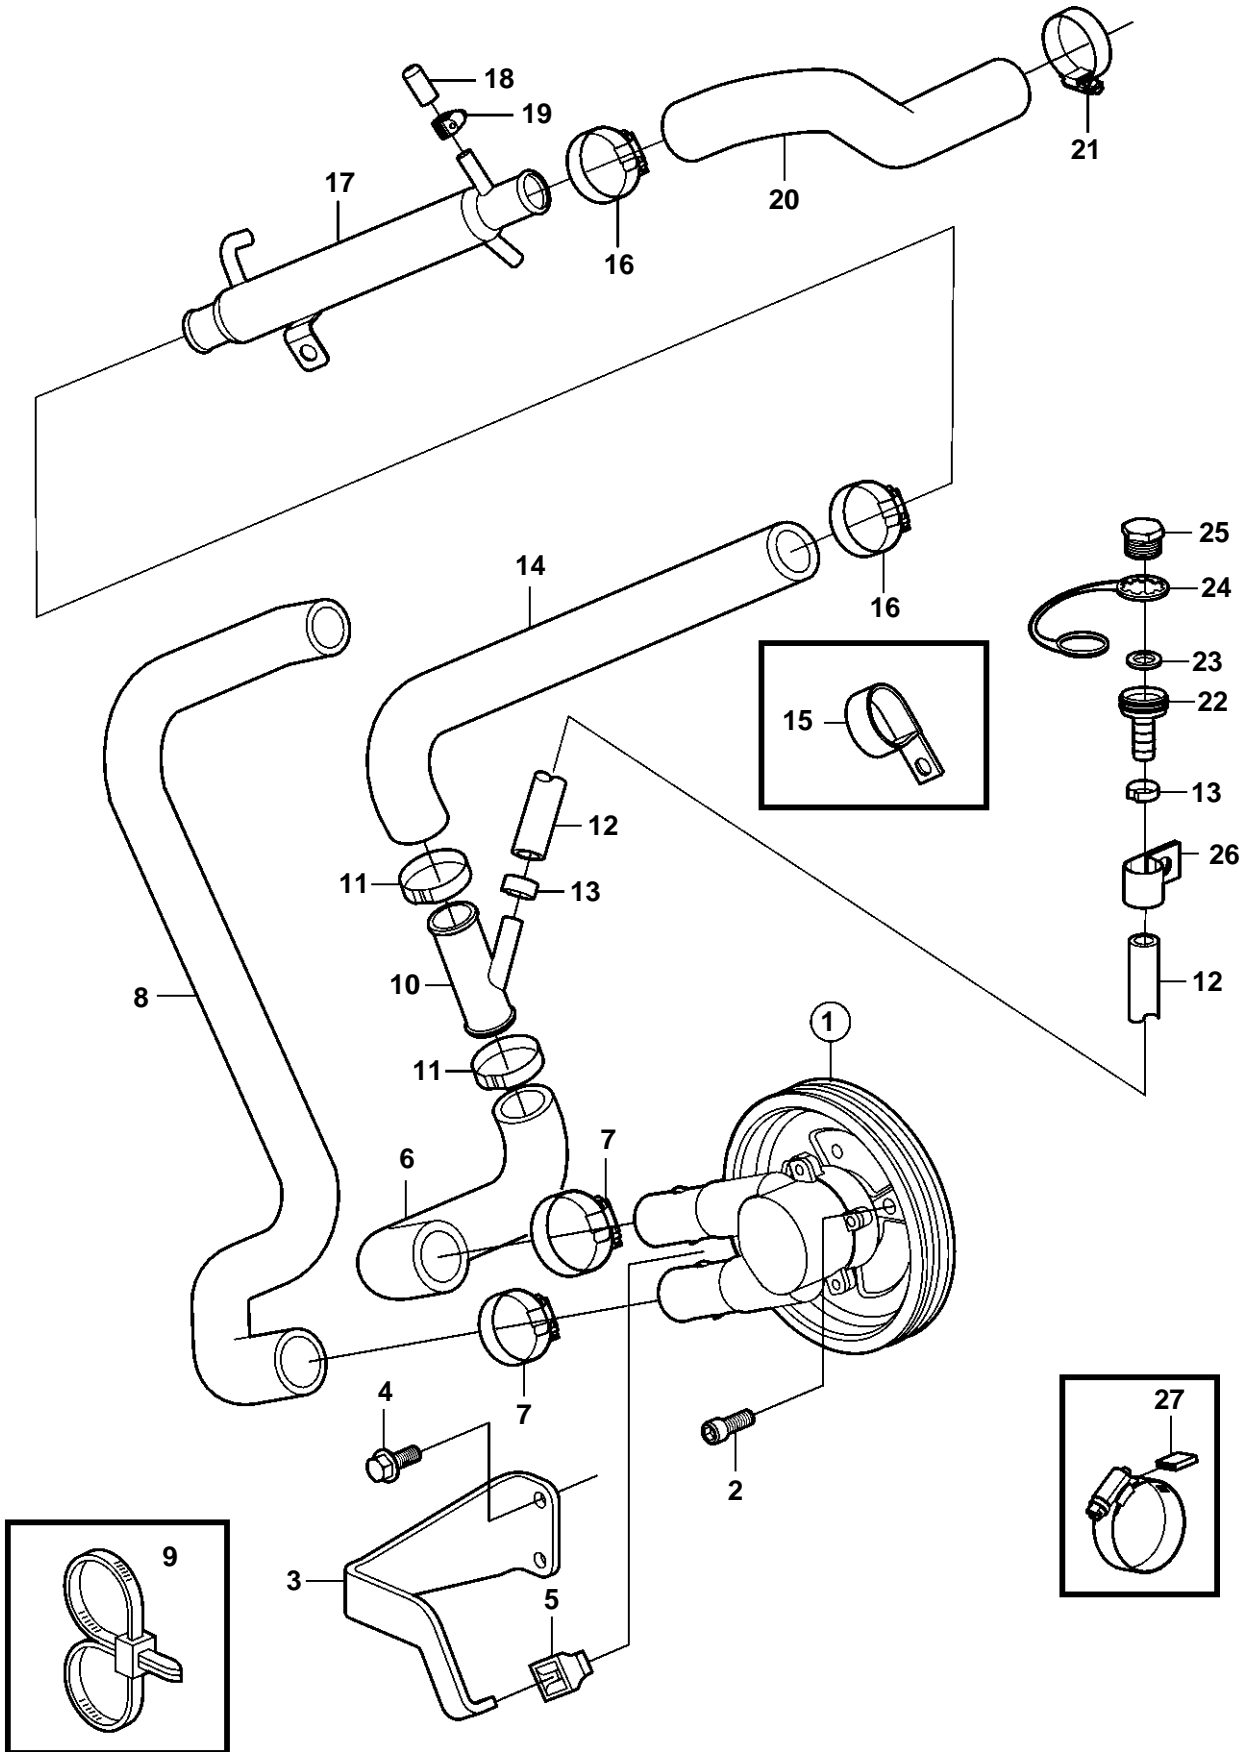

5.0GL-C, 5.0GL-D, 5.7GL-C, 5.7GL-D

20171

5.0GL-C, 5.0GL-D, 5.7GL-C, 5.7GL-D

REF	PART NO.	QTY	DESCRIPTION	SEE SEC.	NOTES
1	3862487	1	Sea water pump	6928	
2	3857939	3	Screw		
3	3858241	1	Bracket		
4	3853266	2	Screw		
5	3857954	1	Stop		
6	3862542	1	Hose		
7	3853786	2	Clamp		
8	3858237	1	Hose		
9	3850115	1	Strip clamp		
10	3862699	2	T-pipe		
11	982645	2	Clamp		
12	3862901	1	Hose		
13	983146	2	Clamp		
14	3862543	1	Hose		
15	3853312	1	Clamp		
16	3852602	2	Clamp		
17	3862629	1	Oil cooler		
18	3856766	1	Cap		
19	3860413	1	Clamp		
20	3861567	1	Hose		
21	3853786	1	Clamp		
22	3862902	1	Flushing connection		
23	3862079	1	Gasket		
24	3862082	1	Retainer		
25	3862656	1	Cap		
26	3862891	1	Clamp		
27	3858532	X	Cover		W=0.465" (11.8mm)
	3861999	X	Cover		W=0.300" (7.6mm)