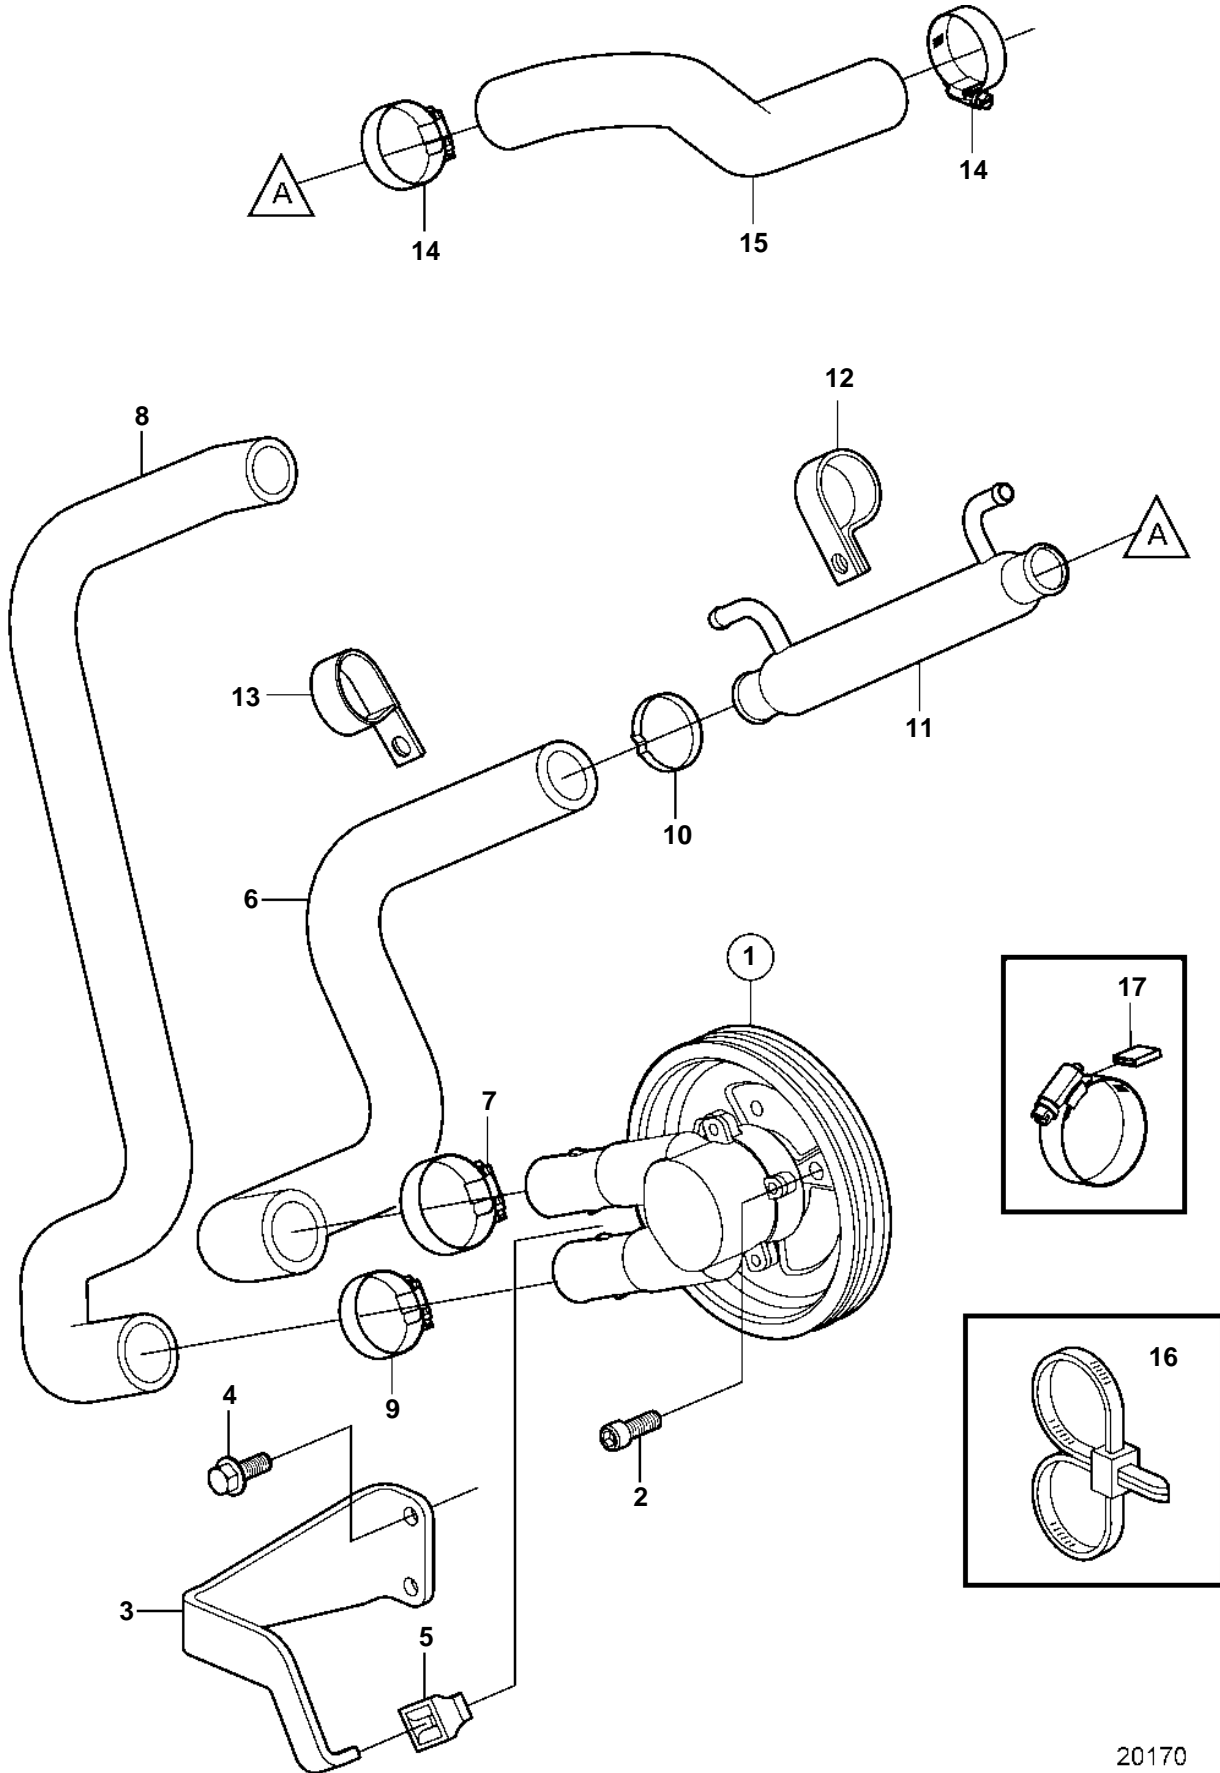

5.0GL-A, 5.0GL-B, 5.7GL-A, 5.7GL-B

20170

5.0GL-A, 5.0GL-B, 5.7GL-A, 5.7GL-B

REF	PART NO.	QTY	DESCRIPTION	SEE SEC.	NOTES
1	3862487	1	Sea water pump	6928	
2	3857939	3	Screw		
3	3858241	1	Bracket		
4	3853266	2	Screw		
5	3857954	1	Stop		
6	3858238	1	Hose		
7	3850422	1	Clamp		
8	3858237	1	Hose		
9	3853786	1	Clamp		
10	982645	1	Clamp		
11	3861786	1	Oil cooler		
12	3861788	1	Clamp		
13	3853312	1	Clamp		
14	3853786	2	Clamp		
15	3861567	1	Hose		
16	3850115	1	Strip clamp		
17	3858532	X	Cover		W=0.465" (11.8mm)