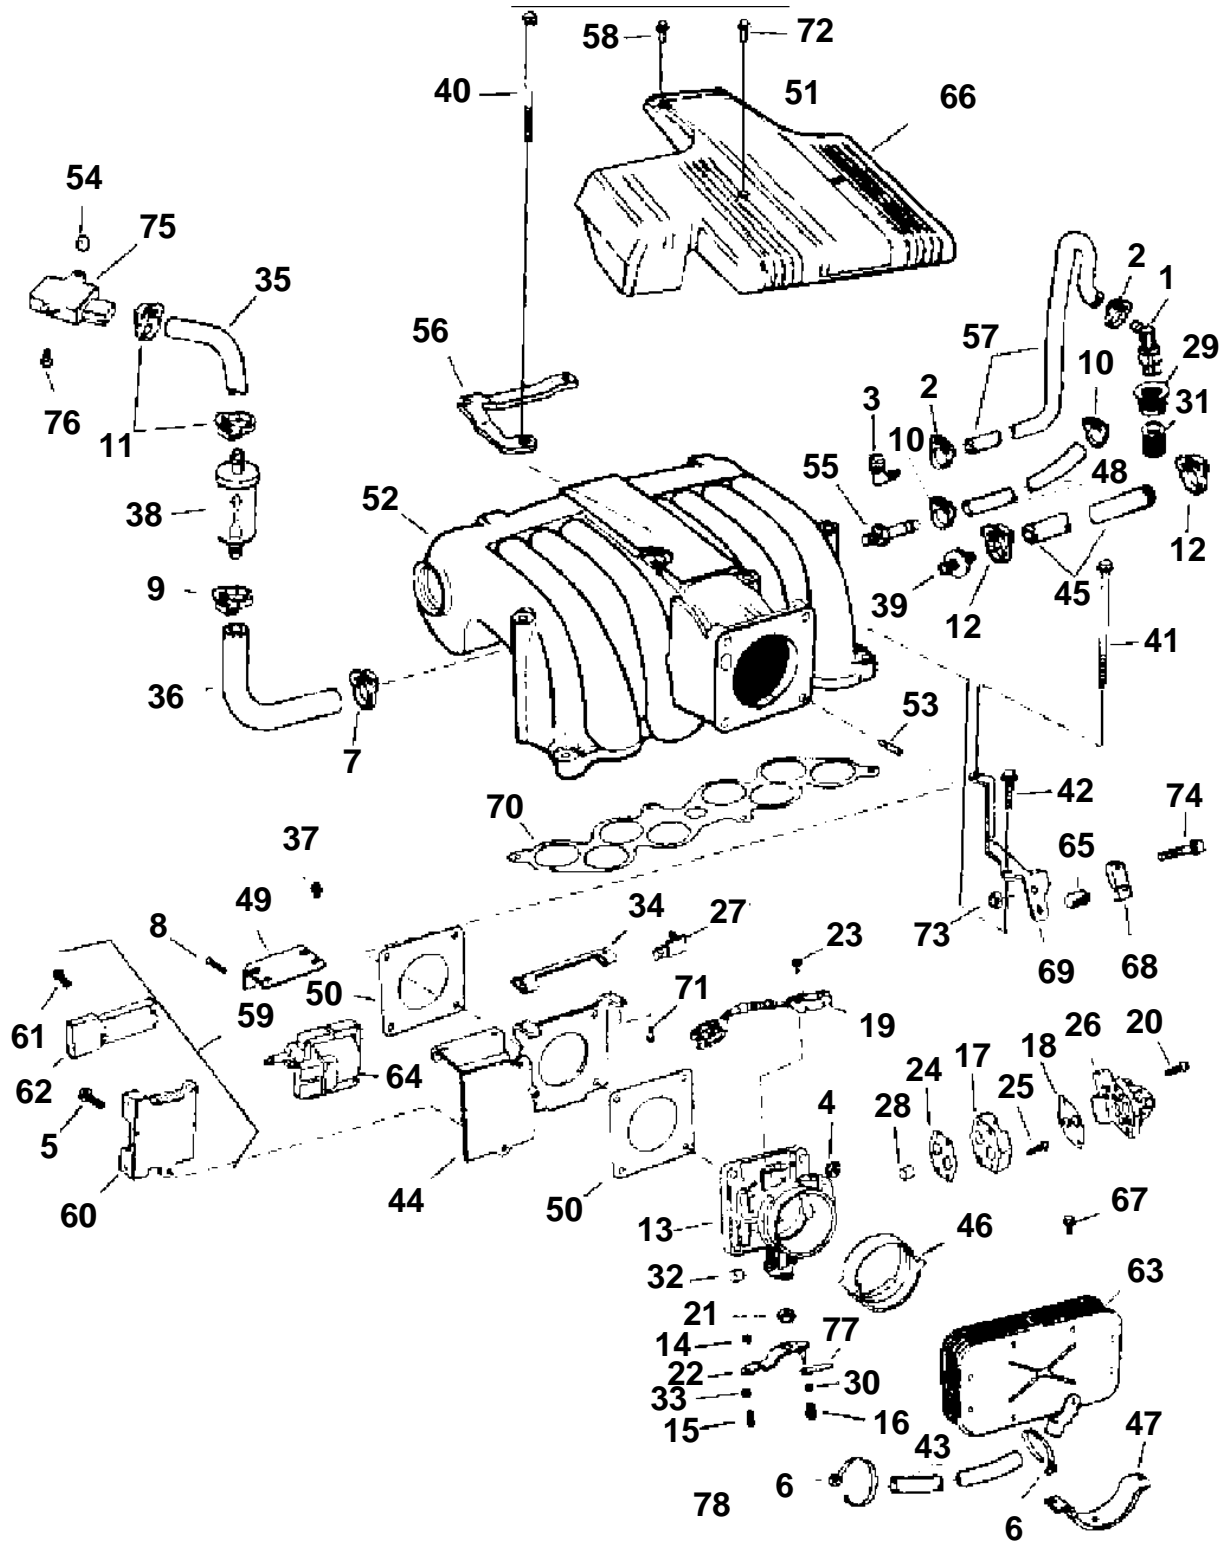

5.8FIPNCACE, 5.8FIPNCBCE, 5.8FIPNCMCE, 5.8FIPNCSCE, 5.8FSIINCC, 5.8FSIINCS, 5.8FSIPNCACE, 5.8FSIPNCD, 5.8FSIPNCS

5.8FIPNCACE, 5.8FIPNCBCE, 5.8FIPNCMCE, 5.8FIPNCSCE, 5.8FSIINCC, 5.8FSIINCS, 5.8FSIPNCACE, 5.8FSIPNCD, 5.8FSIPNCS

REF	PART NO.	QTY	DESCRIPTION	NOTES
1		1	Valve, PCV	
2	3852529	1	Clamp, Hose, upper intake manifold to filter	
3	3852480	1	Elbow, Hose, PCV valve	
4	3852142	4	Nut, Stud, throttle body	
5	3852080	2	Screw, .TFI module to mounting bracket	
6		1	Cable tie, Eng cbl lead, idle air by connector	
7	3852529	1	Clamp, Filter hose to intake	
8	3852168	2	Screw, E-coil & bracket to TFI	
9	3852196	1	Clamp, Hose, filter	
10	3852170	2	Clamp, Hose, filter to intake manifold	
11	3852196	2	Clamp, Hose, MAP sensor	
12	3852529	2	Clamp, Hose, reservoir to pulse limiter	
13		1	Shutter housing, Fi	
		1	Throttle body, FSi	
14	3852077	1	Nut, Screw, throttle lever to throttle body	
15	3852066	1	Screw, Lever & pin assy to throttle body	
16	3852212	1	Screw, Throttle lever to throttle body	
17		1	Adapter, Air bypass solenoid	
18		1	Gasket, Throttle air bypass solenoid	
19	3850988	1	Sensor	
20	3853614	2	Screw, Air bypass solenoid	
21	3853627	1	Nut, Shoulder, throttle lever	
22	3850353	1	Bracket, Throttle body	
23		2	Screw, Throttle sensor	
24		2	Gasket, Adapter to solenoid	
25	3853614	2	Screw, Throttle air bypass solenoid	
26	3850987	1	Valve, Throttle air bypass	
27		1	Clip, Connector	
28	3853748	1	Filter, Adapter, throttle air bypass solenoid	
29	3853767	1	Grommet, PCV valve	
30	3853729	1	Nut, Throttle cable	
31	3853768	1	Filter, Crankcase vent	
32	3853772	1	Cardboard tube, Screw, hex idle air adjustment	
33	3852162	1	Washer, Throttle bracket	
34	3853775	1	Bracket, Styling cover to TFI/E-coil bracket	
35	3854903	1	Hose, MAP sensor to filter	
	3852377	1	Hose	replaced by 3854903
36		1	Hose, Filter to intake manifold	
37	3852212	2	Screw, E-coil bracket to TFI bracket	
38	3852224	1	Filter, MAP sensor, vacuum line	
39	3852225	1	Impulse limiter, Upper intake manifold	
40	3853760	2	Screw, Upper to lower intake manifold, center	
41	3853635	2	Screw, Upper to lower intake manifold	
42	3853638	4	Screw, Upper to lower intake manifold	
43	3853723	1	Hose, Valve cover to arrestor	
44	3853763	1	Bracket, TFI module & E-coil	
45	3853582	1	Hose, Reservoir to pulse limiter	
46	3853594	1	Grommet, Flame arrestor, to throttle body	5.8Fi
		1	Grommet, Flame arrestor, to throttle body	5.8FSi
47	3853595	1	Clamp, Flame arrestor to throttle body	
48	3853765	1	Hose, Pressure regulator	
49		1	Bracket, Ignition coil to TFI bracket	
50	3853761	2	Gasket, TFI/E-coil mounting bracket	
51	3854990	1	Decal	5.8FSi
		1	Decal	5.8Fi
	3851032	1	Decal	5.8Fi
52		1	Manifold	
53	3852176	4	Stud, Throttle body to upper intake manifold	
54	3853537	2	Protective cap, MAP sensor screw	
55	3853639	1	Fitting, Pressure regulator hose	
56	3853762	1	Bracket, Styling cover to rear intake manifold	
57		1	Hose, Upper intake manifold to PCV valve	Cut to length (sold by meter)
58	3853661	2	Screw, Bracket, flame arrestor cover