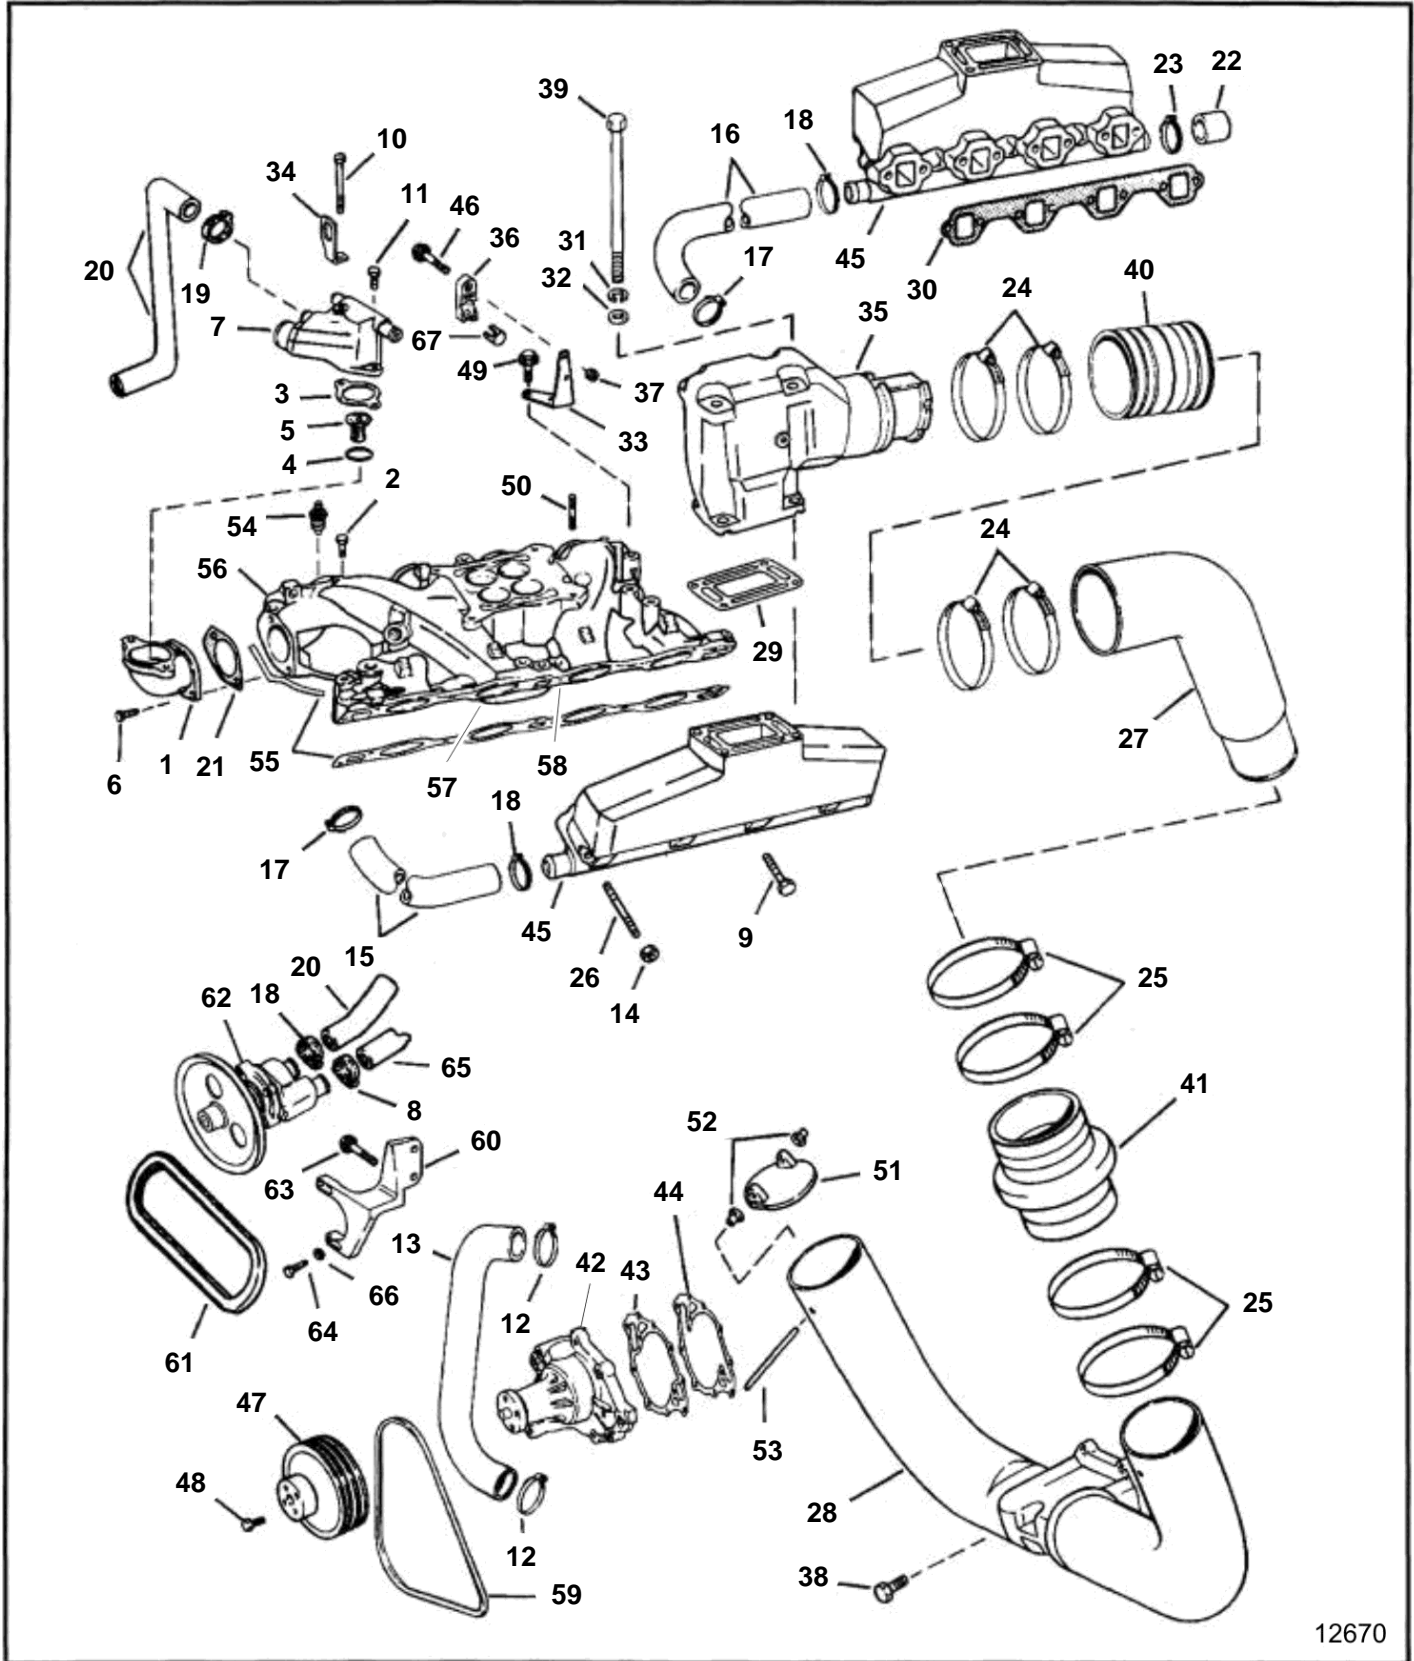

5.8FLINCC, 5.8FLPNCB, 5.8FLPNCS

12670

5.8FLINCC, 5.8FLPNCB, 5.8FLPNCS

REF	PART NO.	QTY	DESCRIPTION	SEE SEC.	NOTES
1	3853245	1	Adapter, Thermostat hsg		
2	3853036	1	Bolt, Intake manifold		
3	3852111	1	Gasket, Thermostat hsg to engine		
4	3852071	1	O-ring, Thermostat		
5	3852216	1	Thermostat, Engine		
6	3853471	2	Screw, Adapter to intake manifold, therm hsg		
7	3850360	1	Housing, Thermostat hsg		
8	3850422	1	Hose clamp, Water pump inlet		
9	3853155	6	Screw, Exhaust manifold		
10	3853391	1	Screw, Lift bracket & thermostat hsg, long		
11	3853401	1	Screw, Thermostat hsg to adapter, short		
12	3852098	2	Hose clamp, Therm hsg to water pump		
13	3852300	1	Hose, Thermostat hsg to water pump		
14	3853404	12	Nut, Exhaust manifold to engine		
15	3853633	1	Hose, Thermostat hsg to exhaust manifold		Port
16	3853420	1	Hose, Thermostat hsg to exhaust manifold		Stbd
17	3853780	2	Hose clamp, To thermostat hsg		
18	3852602	2	Hose clamp, Exhaust manifold		
19	3852602	1	Hose clamp, Thermostat inlet		
20	3855637	1	Hose, Water pump to therm hsg		
21	3852456	1	Gasket, Therm adapter to intake manifold		
22	3852476	2	Cardboard tube, Exhaust manifold		
23	3852602	2	Hose clamp, Cap to exhaust manifold		
24	3852604	4	Hose clamp, Hose, exhaust pipe		
25	3852604	8	Hose clamp, Hose, exhaust pipe upper to lower		
26	3853434	10	Stud, Exhaust manifold to cylinder head		
27	3850213	2	Exhaust pipe, Upper		290 DP
	3853386	2	Exhaust pipe, Exhaust pipe assy to exhaust elbow		SX
28	3855281	1	Exhaust pipe kit		SX
	3851000	1	Exhaust pipe		290 DP
29	3850496	2	Gasket, Elbow to exhaust manifold		
			· Bulletin P-25-1-1	P-25-1-1-EN	Riser Gasket Replaced
30	3852455	2	Gasket, Manifold to engine		
31	3852002	8	Spring washer, Exhaust elbow to manifold		
32	3852058	8	Washer, Exhaust elbow to manifold		
33		1	Bracket, Throttle anchor		
34	3852649	1	Bracket, Center lift		
35	3855270	2	Exhaust pipe, Port & starboard		
			· Bulletin P-25-1-5	P-25-1-5-EN	Riser Extension Kit
36	3850266	1	Anchor, Throttle cable		
37	3852118	1	Nut, Anchor, throttle cable to bracket		
38	3855472	4	Screw, Pipe to gimbal		
39	3852830	8	Screw, Elbow to exhaust manifold		
40	3852696	2	Hose, Exhaust elbow to exhaust pipe		Upper
41	3852741	2	Hose, Upper exhaust pipe to exhaust pipe		
42	3853796	1	Pump		
43		1	· Gasket, Water pump plate		
44	3852824	1	Gasket, Water pump		
45	3852347	2	Exhaust manifold, Exhaust		Port & stbd
46	3852048	1	Screw, Anchor, throttle cable to bracket		
47	3854187	1	Pulley, Water pump		
48	3853390	4	Screw, Water pump pulley to hub		
49	3853428	2	Screw, Bracket, throttle anchor		To intake manifold
50	3853100	4	Stud, Intake manifold		
51		2	Seal, Exhaust pipe		
			· Bulletin P-25-1-2	P-25-1-2-EN	Exhaust Seal Obsolete
52		4	Bushing, Exhaust seal assy to exhaust pipe		
53		2	Pin, Exhaust seal assy to exhaust pipe		
54		1	Tank, Water temp		
		1	Bracket, Water temp, dual station		
55	3853913	1	Intake gasket kit, Intake		
56	3853911	1	Inlet pipe		
57	3854396	1	· Baffle, Intake manifold