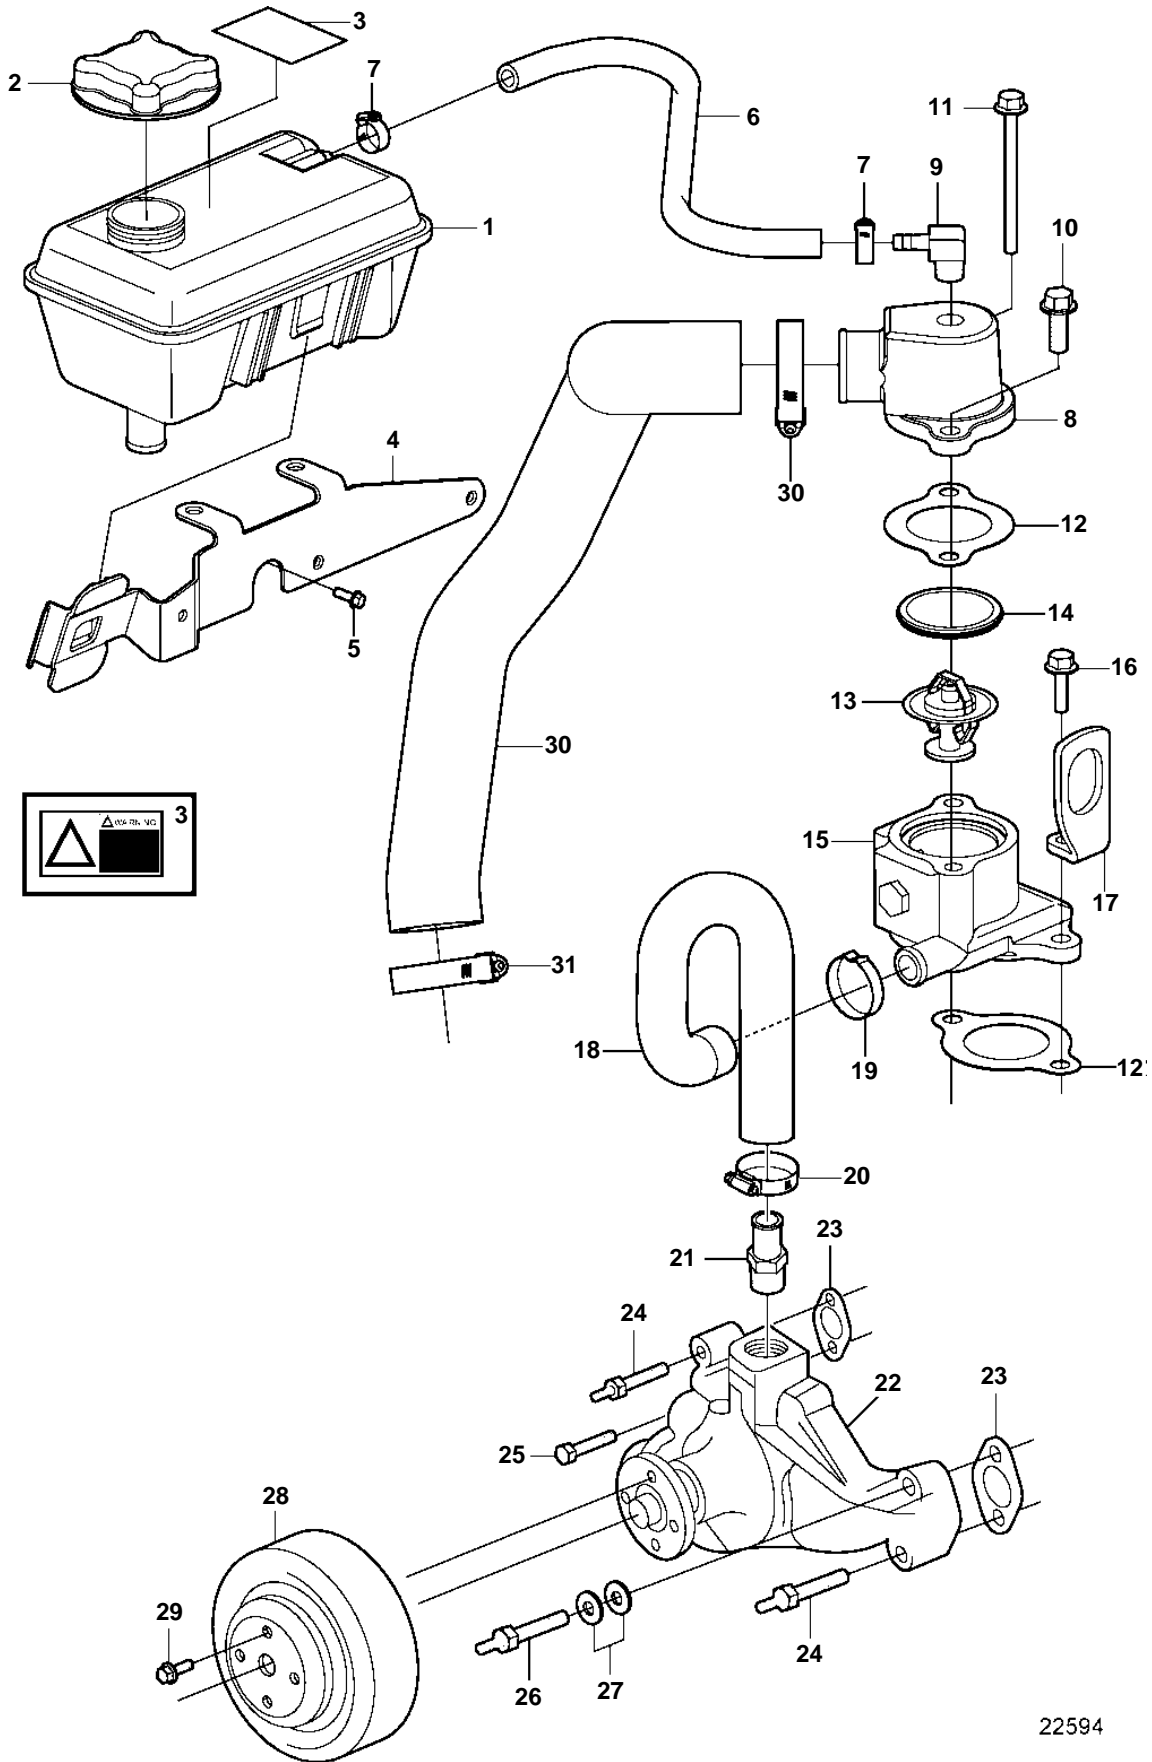

5.7GiI-G, 5.7GXII-H

22594

5.7GiI-G, 5.7GXil-H

REF	PART NO.	QTY	DESCRIPTION	NOTES
1	861105	1	Expansion tank	
2	1674083	1	Pressure cap	
3	3858552	1	Decal	WARNING!
4	3818431	1	Bracket	
5	3852568	1	Screw	
6	3860590	1	Hose	
7	3860413	2	Hose clamp	
8	3860555	1	Thermostat housing	
9	3860585	1	Elbow nipple	
10	3860163	1	Screw	
11	969189	1	Flange screw	
12	3852111	2	Gasket	
13	3831426	1	Thermostat kit	
14	416033	1	· Sealing ring	
15	3851384	1	Thermostat housing	
16	945444	1	Flange screw	
17	3861919	1	Lifting eye	
18	3862852	1	Hose	
19	982716	1	Clamp	
20	3863439	1	Hose clamp	
21	983744	1	Hose nipple	
22	3853850	1	Circulation pump	
23	3852477	2	Gasket	
24	3856147	2	Stud	
25	3853403	1	Nut	
26	3856137	1	Bolt	
27	3856136	1	Bolt	
28	3860083	1	Pulley	
29	3863054	4	Screw	
30	3863141	1	Hose	
31	3812304	2	Hose clamp	