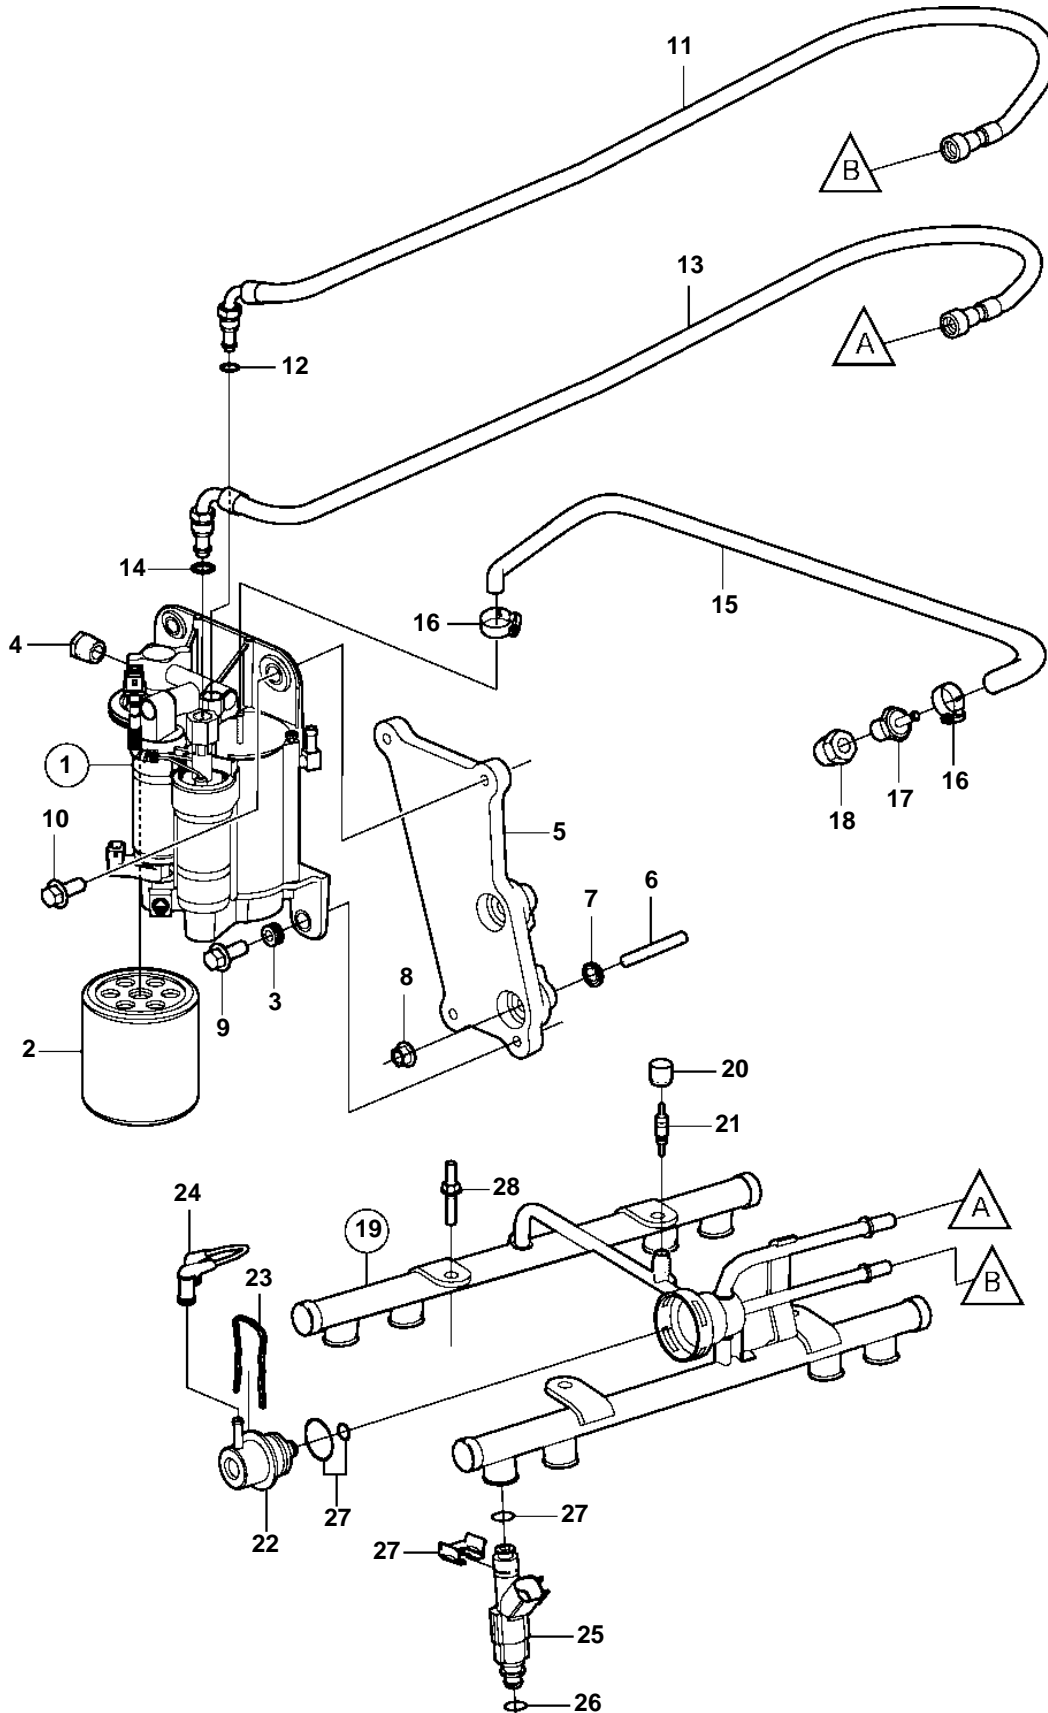

5.0GXi-F, 5.0GXi-FF, 5.0OSi-F, 5.0OSi-FF

22210

5.0GXi-F, 5.0GXi-FF, 5.00Si-F, 5.00Si-FF

REF	PART NO.	QTY	DESCRIPTION	NOTES
1	3861355	1	Fuel pump kit	
	3588865	1	· Fuel pump kit	HIGH PRESSURE PUMP
2	3862228	1	· Fuel filter	
3	3861396	4	· Rubber bushing	
4	3857816	1	Bushing	
5	3861031	1	Bracket	
6	3860928	2	Stud	
7	3860538	2	Nut, speed	
8	3853404	2	Lock nut	
9	982702	2	Flange screw	
10	982702	2	Flange screw	SEA WATER COOLING
	946472	2	Screw	FRESH WATER COOLING
11	3862635	1	Fuel line	
12	3850424	1	· O-ring	
13	3862634	1	Fuel line	
14	3850423	1	· O-ring	
15	3807070	1	Hose	
16	3860413	2	Clamp	
17	3860290	1	Impulse limiter	
18	3861926	1	Fitting	
19	3858966	1	Fuel pipe	
20	3858972	1	Cap	
21	3858971	1	Fuel valve	
22	3858967	1	Fuel press regulator	
23	3858968	1	Clip	
24	3858974	1	Hose	
25	3858969	8	Injector	
26	3858981	X	O-ring	Includes 16 o-rings for injectors and 2 o-rings for pressure regulator.
27	3858970	8	Retainer	
28	3858973	4	Stud	