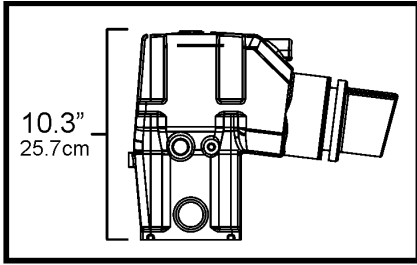

5.7GiE-300-R, 5.7GXIE-320-R

5.7GiE-300-R, 5.7GXIE-320-R

REF	PART NO.	QTY	DESCRIPTION	SEE SEC.	NOTES
1	3889965	2	Manifold		
			• Bulletin P-25-1-4	P-25-1-4-EN	Tall Riser Options
2	3850740	3	Plug		
3	3853597	1	Elbow		
4	3808361	8	Flange screw		
5	3862500	2	Temperature sensor		
6	3863443	8	Hose clamp		
7	3852696	2	Hose		
8	3863191	1	Kit		
		2	• Gasket		not sold separately
9	3847501	2	Manifold		
10	21114522	2	• Drain plug		
	3849500	1	• • Plug		Replaced by 21114522, not sold separately
11	976970	1	• • O-ring		
12	3849892	1	• • Retainer		
13	21238201	2	• Adapter		
14	976970	2	• • O-ring		
15	3852538	2	• Elbow		
16	3595388	2	• Plug		
17	3857184	12	Flange screw		
18	3852468	2	Gasket		
19	3863189	2	Elbow		
20	3863442	8	Hose clamp		
21	3863450	2	Bellows		
22	3847749	1	Exhaust pipe		
23	3841928	4	Flange screw		
24	3841013	1	Gasket		