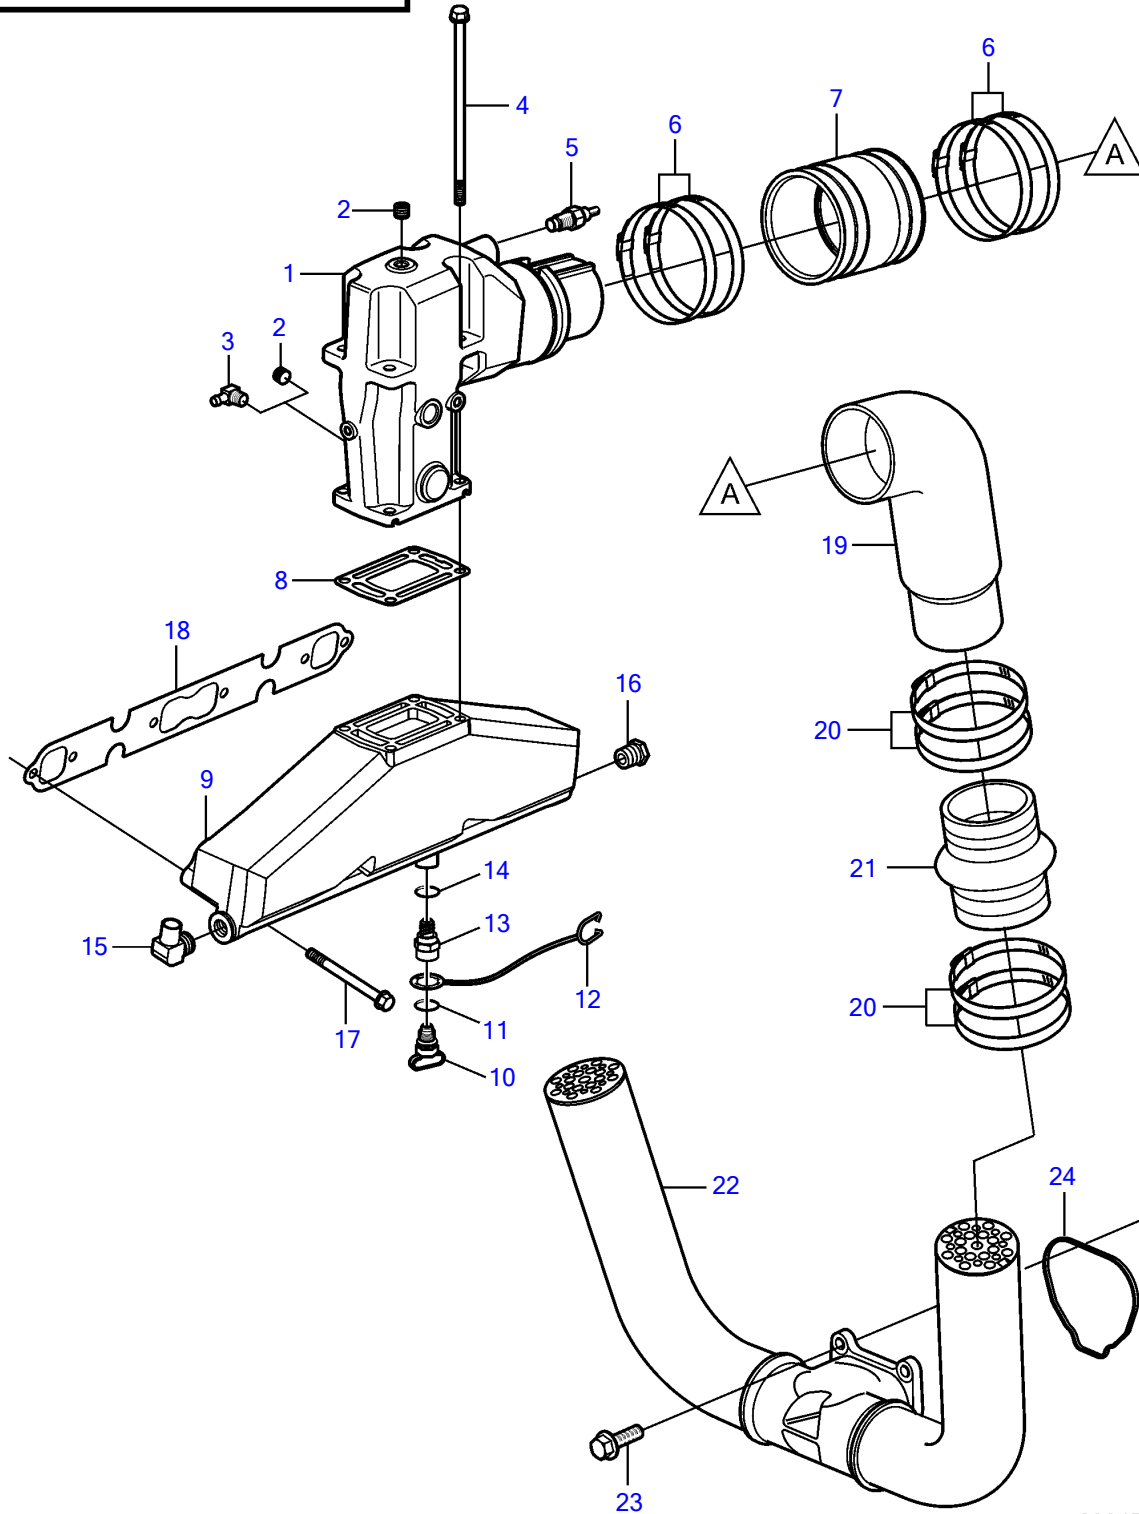

5.7GiE-300-R, 5.7GXIE-320-R

5.7GiE-300-R, 5.7GXIE-320-R

REF	PART NO.	QTY	DESCRIPTION	SEE SEC.	NOTES
1	3889965	2	Manifold		
			• Bulletin P-25-1-4	P-25-1-4-EN	Tall Riser Options
2	3850740	3	Plug		
3	3853597	1	Elbow		
4	3808361	8	Flange screw		
5	3862500	2	Temperature sensor		
6	3863443	8	Hose clamp		
7	3852696	2	Hose		
8	3863191	1	Kit		
		2	• Gasket		not sold separately
9	3847501	2	Manifold		
10	21114522	2	• Drain plug		
	3849500	1	• • Plug		Replaced by 21114522, not sold separately
11	976970	1	• • O-ring		
12	3849892	1	• • Retainer		
13	21238201	2	• Adapter		
14	976970	2	• • O-ring		
15	3852538	2	• Elbow		
16	3595388	2	• Plug		
17	3857184	12	Flange screw		
18	3852468	2	Gasket		
19	3863189	2	Elbow		
20	3863442	8	Hose clamp		
21	3863450	2	Bellows		
22	3847749	1	Exhaust pipe		
23	3841928	4	Flange screw		
24	3841013	1	Gasket		