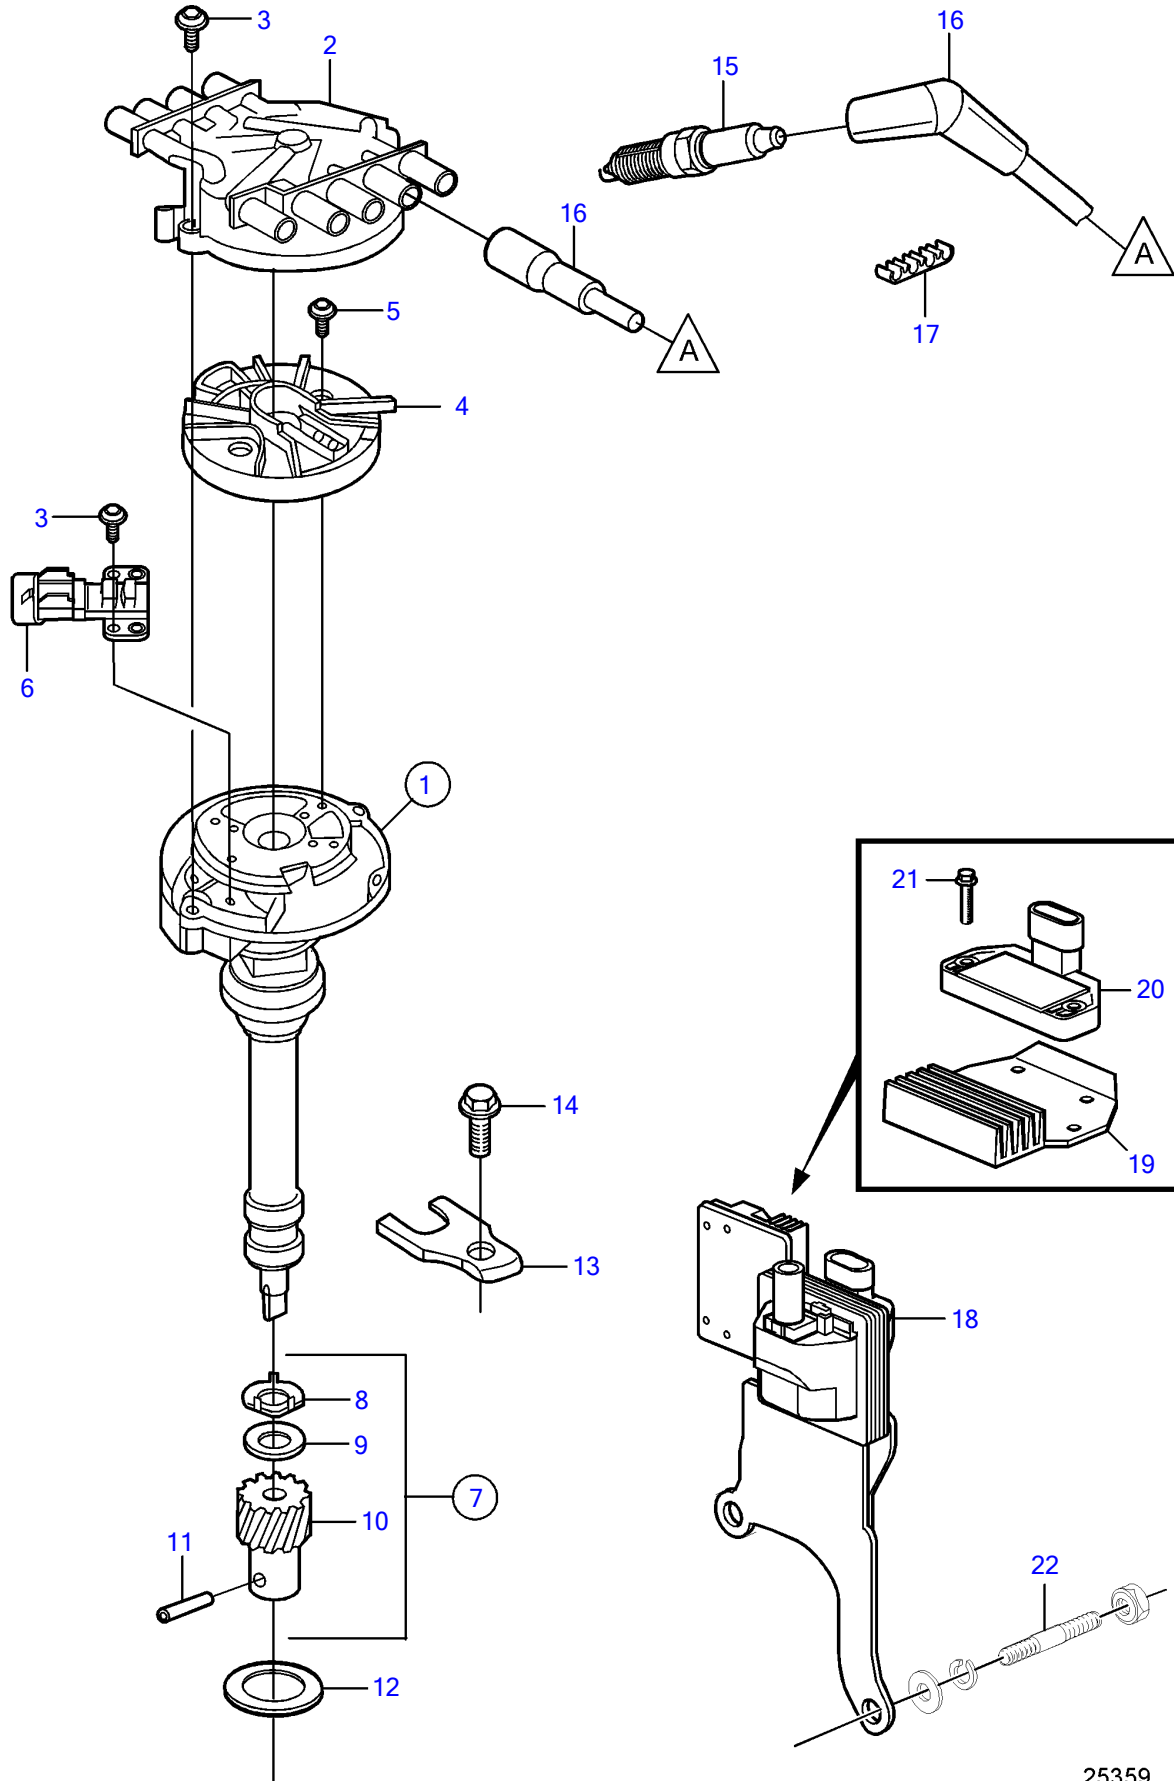

5.7GiE-300-R, 5.7GXIE-320-R

5.7GiE-300-R, 5.7GXIE-320-R

REF	PART NO.	QTY	DESCRIPTION	NOTES
1	3861987	1	Distributor	replaced by next part number
	21622232	1	Distributor	
2	3858975	1	• Distributor cap	
3	3858976	4	• Bolt	
4	3858977	1	• Rotor	
5	3858978	2	• Bolt	
6	3863130	1	• Sensor, camshaft position	
7	3858980	1	• Kit	
8		1	• • Washer	not sold separately
9		1	• • Washer	not sold separately
10		1	• • Gear	not sold separately
11		1	• • Pin	not sold separately
12	3852109	1	Gasket	
13	3852108	1	Clamp	
14	3861978	1	Screw	
15	21467472	2	Spark plug kit	4 pack
	21467473	1	Kit	24 pack
16	3888328	1	Ignition cable kit	
17	(3852491)	4	Retainer	Obsolete part
18	21436799	1	Ignition coil	
19	3858985	1	• Cooling plate	
20	3858984	1	• Module	
21	3858986	2	• Bolt	
22		2	Stud	See page with flywheel and flywheel housing.