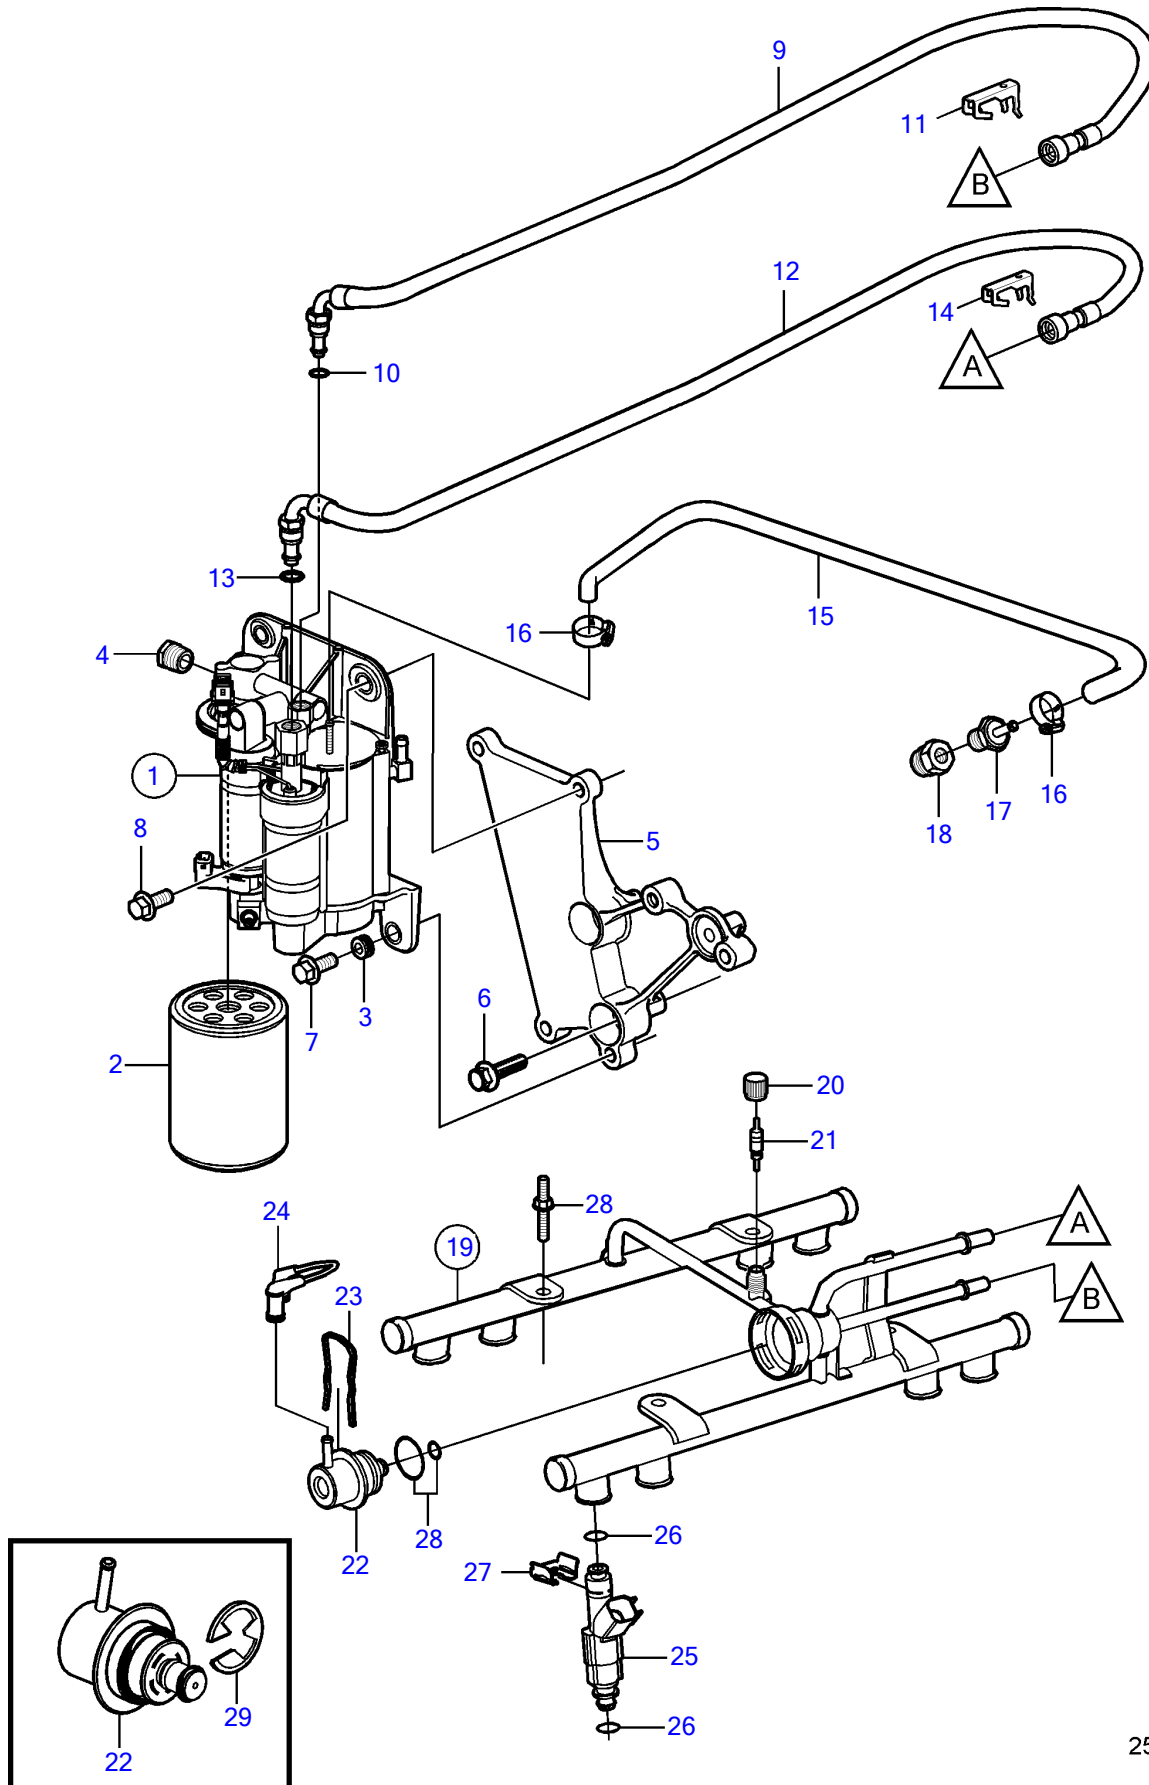

5.7GiE-300-R, 5.7GXIE-320-R

25360

5.7GiE-300-R, 5.7GXIE-320-R

REF	PART NO.	QTY	DESCRIPTION	SEE SEC.	NOTES
1	21545138	1	Fuel pump		replaced by next part number
	21608511	1	Fuel pump		
	3588865	1	• Fuel pump kit		High pressure fuel pump
2	3847644	1	• Fuel filter		
			• Bulletin P-23-3-4	P-23-3-4-EN	High Capacity Fuel Filter, Gas
			• Bulletin p-18-8-1	p-18-8-1-EN	Volvo Penta Ethanol Fuel treatment
3	3861396	4	• Rubber bushing		
4	3857816	1	Bushing		
5	21358873	1	Bracket		
6	3850753	3	Flange screw		
7	982702	2	Flange screw		
8	946472	2	Flange screw		
9	3888727	1	Fuel hose		
10	3850424	1	• O-ring		
11	3887195	1	Locking clip		
12	3888725	1	Fuel hose		
13	3850423	1	• O-ring		
14	3887198	1	Locking clip		
15	3807072	1	Kit		
		1	• Hose		
16	3860413	2	Hose clamp		
17	3860290	1	Nipple		
18	3861926	1	Tube fitting		
19	3858966	1	Fuel pipe		
20	3858972	1	Cardboard tube		
21	3858971	1	Valve		
22	3858967	1	Governor		
			• Bulletin P-23-7-3	P-23-7-3-EN	Fuel Pressure Regulator, 4.3L, 5.0L, 5.7L
23	3858968	1	Clip		
24	3858974	1	Hose		
25	21141691	8	Injector		
26	3858981	1	O-ring		Includes 16 o-rings for injectors and 2 o-rings for pressure regulator.
27	3858970	8	Retainer		
28	3858973	4	Bolt		
29	21491831	1	Clip		