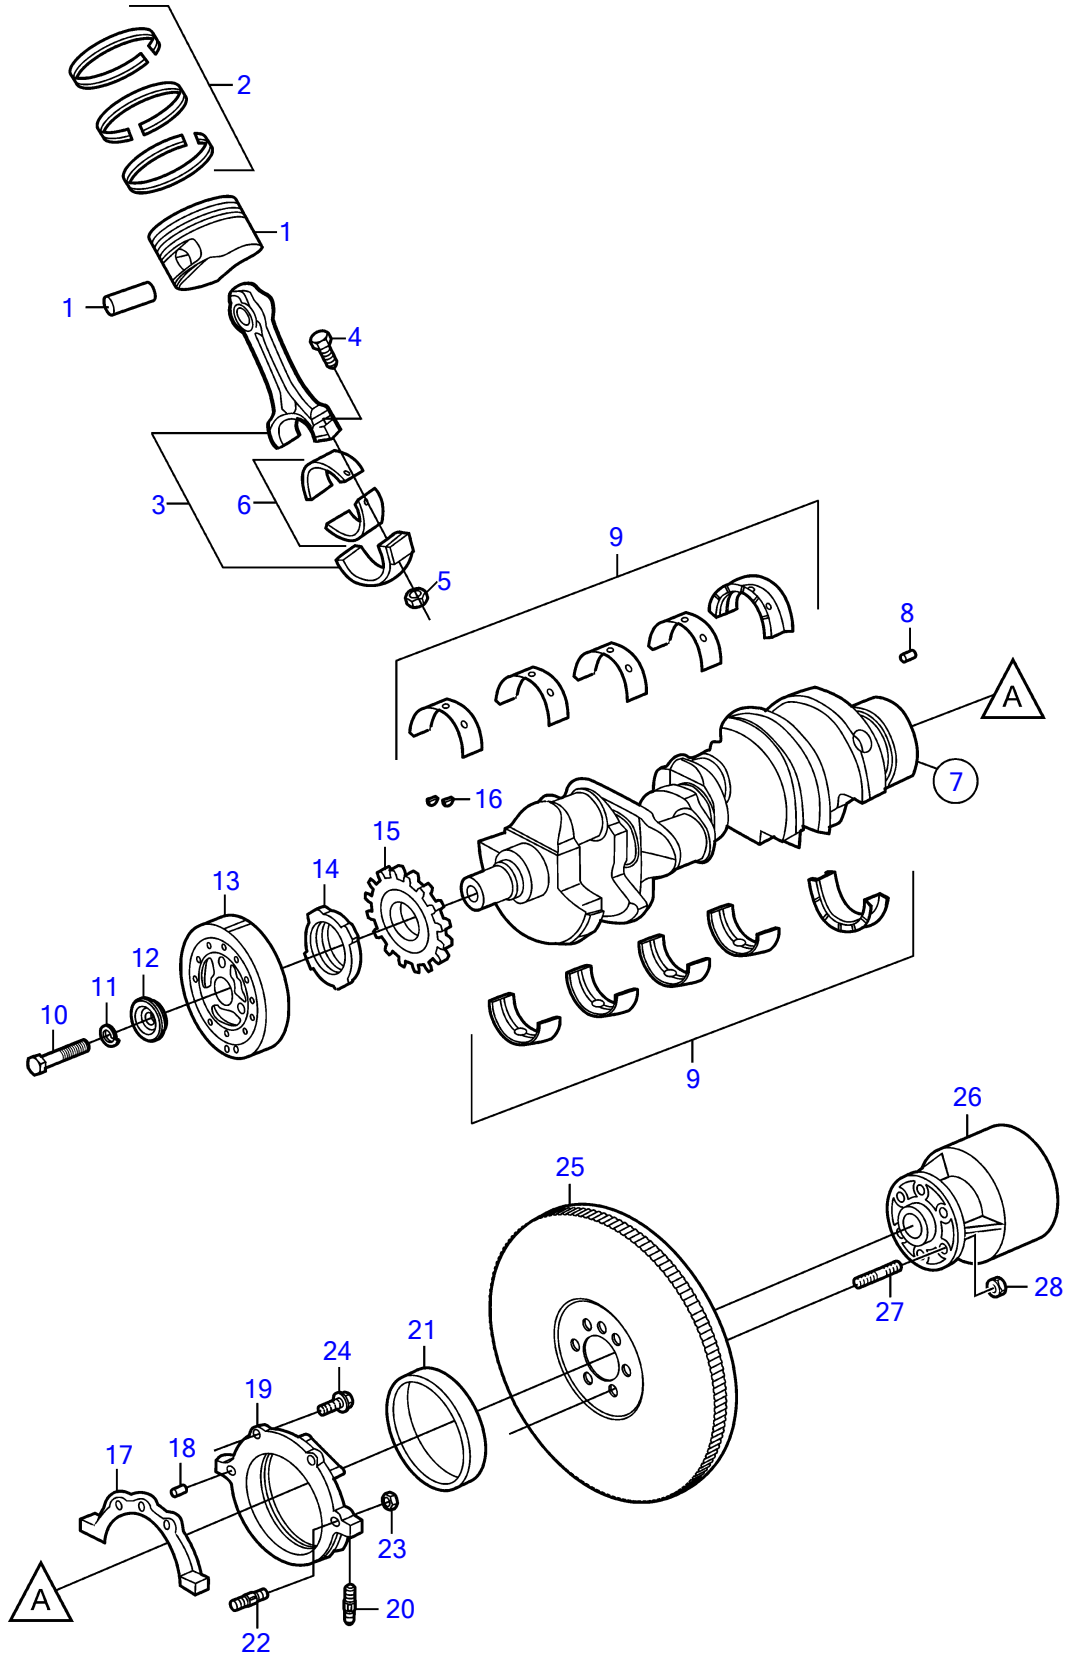

5.7GiE-300-R, 5.7GXIE-320-R

## 5.7GiE-300-R, 5.7GXIE-320-R

REF	PART NO.	QTY	DESCRIPTION	NOTES
1	3855742	8	Piston	Standard, replaced by next part number
	21179952	8	Piston	
	3855743	1	Piston	O.S=0.50mm
		8	• Pin	not sold separately
2	3855740	8	Piston ring	Standard, replaced by next part number
	21179959	8	Piston ring kit	
	(3855741)	1	Piston ring	Obsolete part, O.S=0.50mm
3	3853957	8	Connecting rod	
4	3853162	16	• Bolt	
5	3853413	16	• Nut	
6	3853149	8	Bearing	
7	(3856923)	1	Crankshaft	Obsolete part
8	3855969	1	• Pin	
9	3862360	1	Bearing kit	
10	949518	1	Hexagon screw	
11	3852046	1	Spring washer	
12	3858177	1	Washer	
13	3862261	1	Vibration damper	
14	3862363	1	Ring	
15	3852690	1	Sprocket	
16	3852663	2	Woodruff key	
17	3852656	1	Gasket	
18	3856140	1	Pin	
19	3856925	1	Housing	
20	3853202	2	• Stud	
21	3856926	1	• Sealing	
22	3853205	1	Stud	
23	3853206	1	Nut	
24	3853203	2	Bolt	L=.875" (22.2mm)
	3853204	1	Bolt	L=1.75" (44.5mm)
25	3853958	1	Flywheel	
	3855970	1	• Gear	
26	3858437	1	Rubber coupling	
27	3853274	6	Stud	
28	3853273	6	Nut	