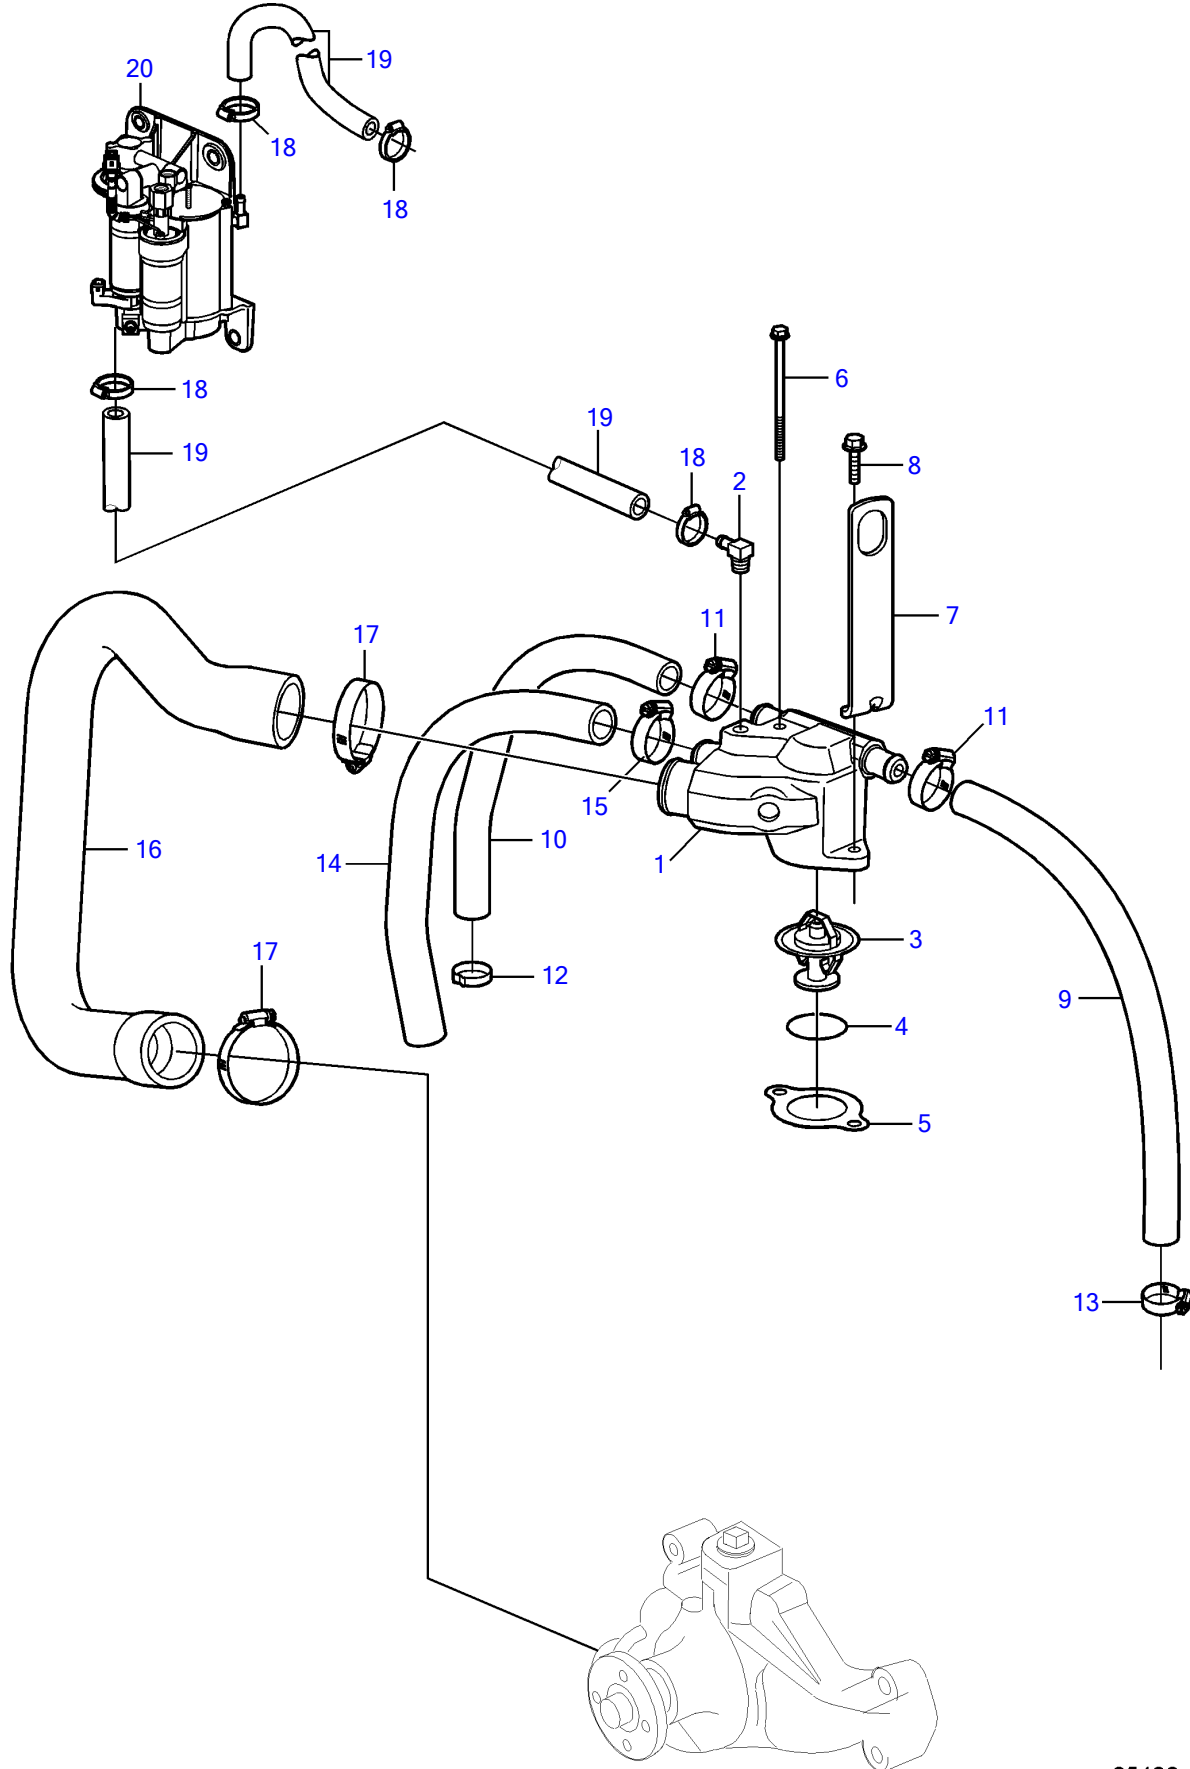

5.7GiE-300-R, 5.7GXIE-320-R

5.7GiE-300-R, 5.7GXIE-320-R

REF	PART NO.	QTY	DESCRIPTION	NOTES
1	3589553	1	Thermostat housing	
2	3853597	1	Elbow	
3	3587597	1	Thermostat	
4	983944	1	O-ring	
5	3852111	1	Gasket	
6	968842	1	Flange screw	
7	3593503	1	Bracket	
8	946671	1	Flange screw	
9	21545765	1	Hose	Exhaust, Port
10	3862536	1	Hose	Exhaust, Starboard
11	3863439	2	Hose clamp	
12	(982715)	1	Clamp	Obsolete part
13	(982715)	1	Clamp	Obsolete part
14	3817817	1	Hose	Seawater pump
15	3863441	1	Hose clamp	
16	3862523	1	Hose	
17	3863438	2	Hose clamp	
18	3860413	4	Hose clamp	
19	3862550	2	Hose	
20		1	Fuel pump	