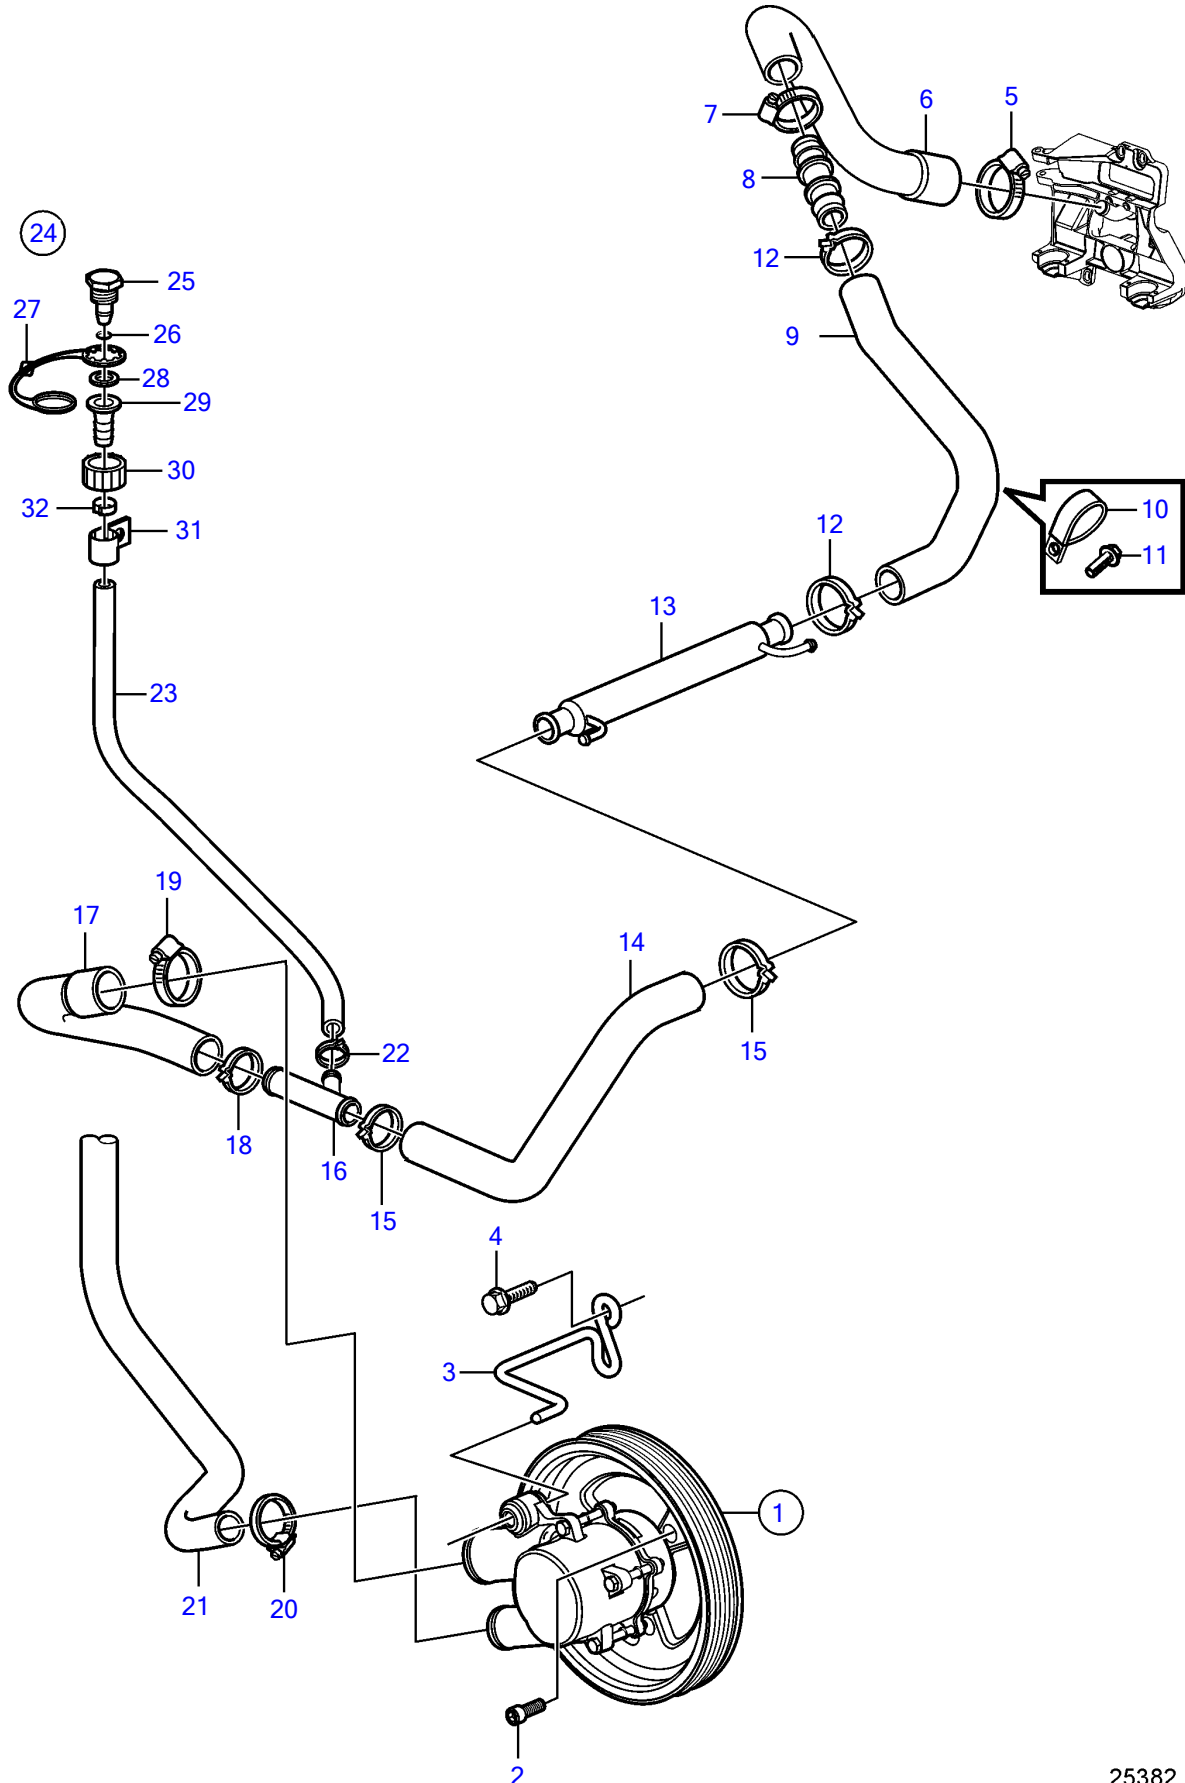

5.7GiE-300-R, 5.7GXIE-320-R

5.7GiE-300-R, 5.7GXIE-320-R

| REF | PART NO.  | QTY | DESCRIPTION          | NOTES  |
|-----|-----------|-----|----------------------|--|
| 1   | 21212799  | 1   | Pump                 |  |
| 2   | 3857939   | 3   | Screw                |  |
| 3   | 3812240   | 1   | Bracket              | For seawater cooled engine                   |
| 4   | 3860163   | 2   | Flange screw         |  |
| 5   | 3812302   | 1   | Hose clamp           |  |
| 6   | 21340837  | 1   | Hose                 |  |
| 7   | 3863444   | 2   | Hose clamp           |  |
| 8   | 21429137  | 1   | Connector            |  |
| 9   | 21429139  | 1   | Hose                 |  |
| 10  | 3853312   | 2   | Clamp                | replaced by next part number                 |
|     | 21619466  | 2   | Attaching clamp      |  |
| 11  | (3853557) | 2   | Flange screw         | Obsolete part, 3/8" - 16 unc, L=0.75" (19mm) |
| 12  | 982645    | 3   | Clamp                |  |
| 13  | 21399019  | 1   | Hydraulic oil cooler |  |
| 14  | 21340840  | 1   | Hose                 | For seawater cooled engine                   |
| 15  | 982645    | 2   | Clamp                |  |
| 16  | 3862699   | 1   | T-pipe               |  |
| 17  | 21429134  | 1   | Hose                 | For seawater cooled engine                   |
| 18  | 982645    | 1   | Clamp                |  |
| 19  | 3863440   | 1   | Hose clamp           |  |
| 20  | 3852602   | 1   | Hose clamp           |  |
| 21  | 3817817   | 1   | Hose, therm. housing | For seawater cooled engine                   |
| 22  | 983168    | 1   | Hose clamp           |  |
| 23  | 3857823   | 1   | Hose                 | For seawater cooled engine                   |
| 24  | 3807440   | 1   | Connector            |  |
| 25  |           | 1   | • Cap                | not sold separately                          |
| 26  | 942978    | 1   | • O-ring             |  |
| 27  | 3862082   | 1   | • Retainer           |  |
| 28  | 3807664   | 1   | • Washer             |  |
| 29  |           | 1   | • Connector          | not sold separately                          |
| 30  |           | 1   | • Connector          | not sold separately                          |
| 31  | 3862891   | 1   | Attaching clamp      |  |
| 32  | 983168    | 1   | Hose clamp           |  |