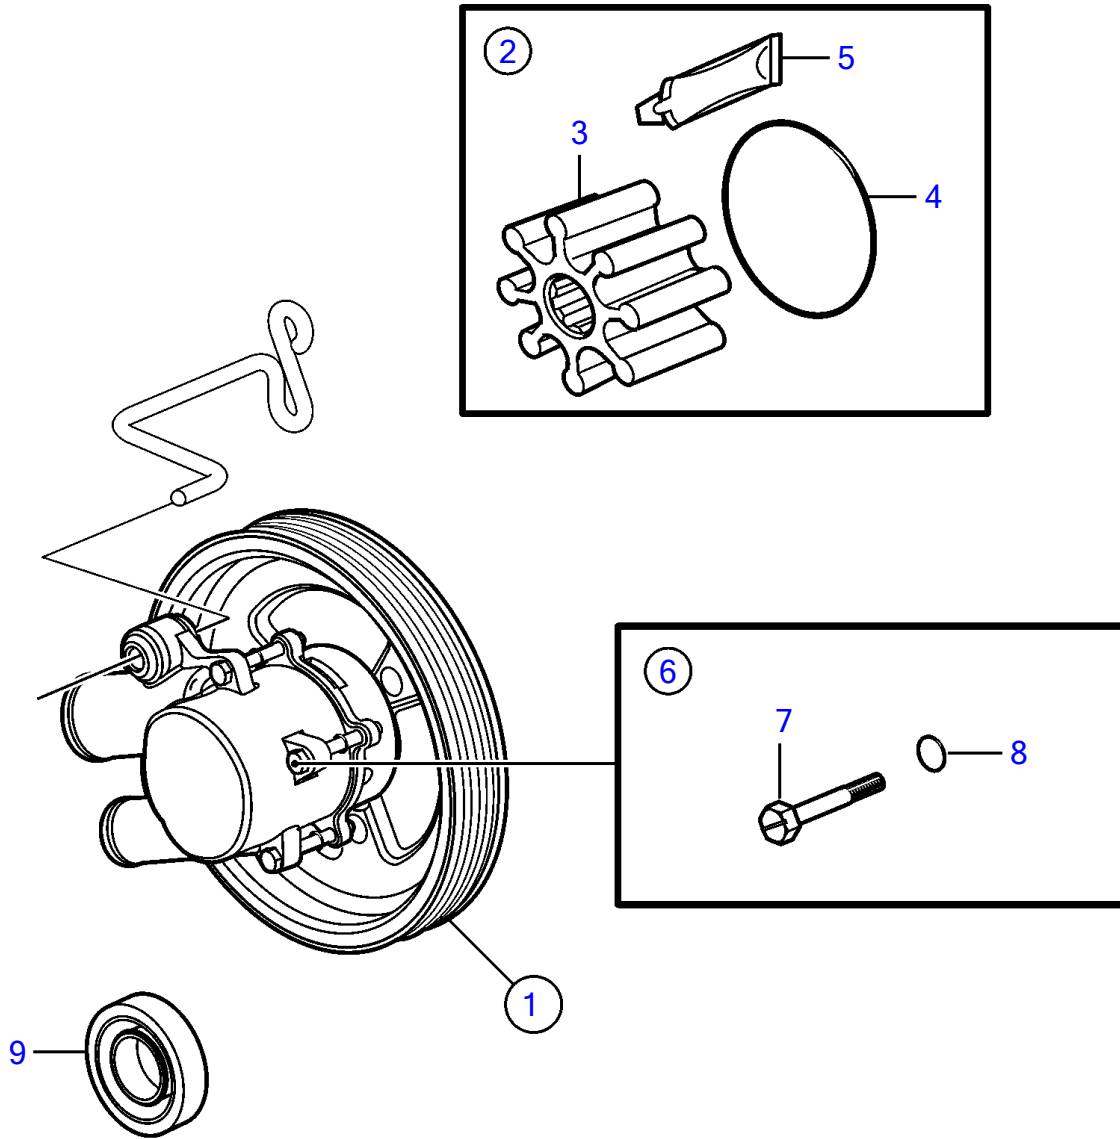

5.7GiE-300-R, 5.7GXIE-320-R

5.7GiE-300-R, 5.7GXIE-320-R

REF	PART NO.	QTY	DESCRIPTION	NOTES
1	21212799	1	Pump	
2	21213664	1	Impeller kit	replaces 3842786 for gas engines
3	21212794	1	▪ Impeller	
4	3858938	1	▪ O-ring	
5		1	▪ Lubricant, glycerin	not sold separately
6	21951332	1	Screw kit	
7		4	▪ Screw	not sold separately
8		4	▪ O-ring	not sold separately
9	827247	1	Sealing ring	