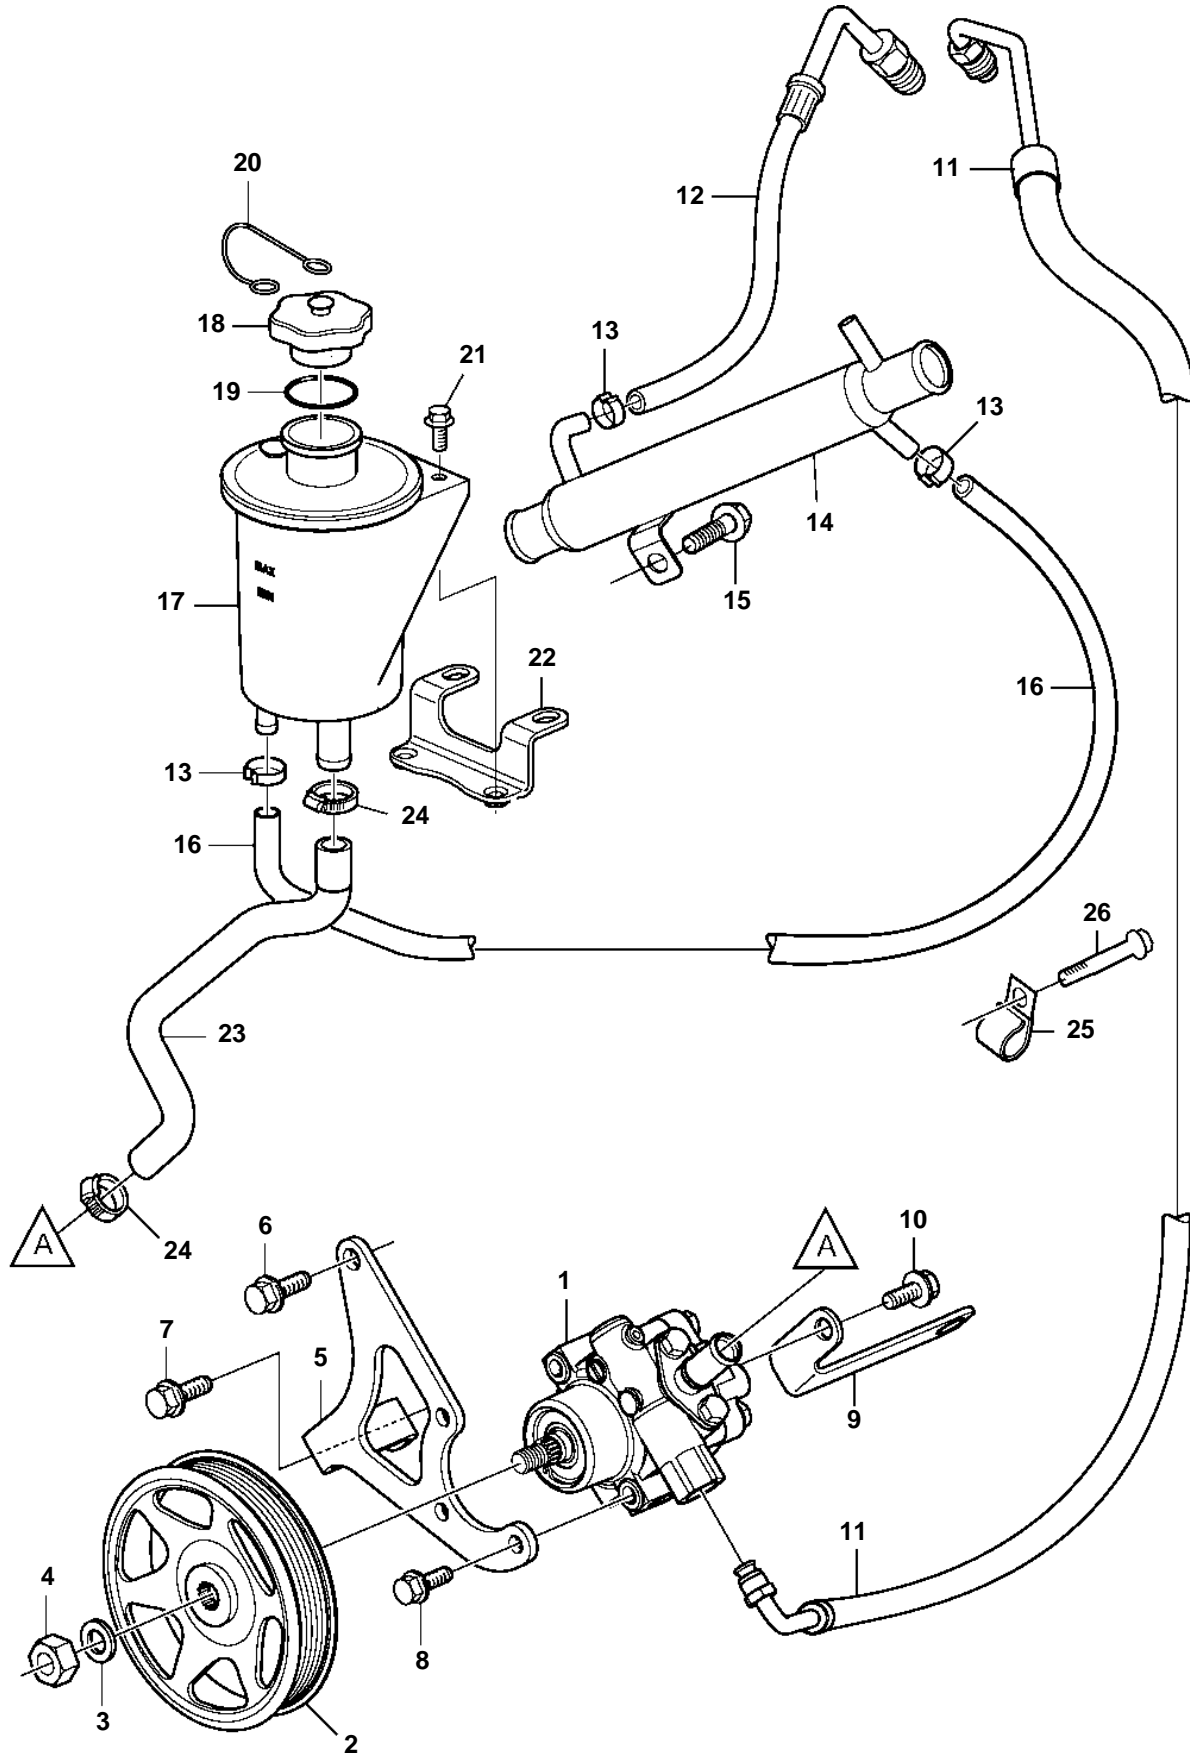

5.7GiE-300-J, 5.7GiE-300-JF, 5.7GXiE-J, 5.7GXiE-JF, 5.7OSiE-300-J, 5.7OSiE-300-JF, 5.7OSXiE-J, 5.7OSXiE-JF

5.7GiE-300-J, 5.7GiE-300-JF, 5.7GXiE-J, 5.7GXiE-JF, 5.7OSiE-300-J, 5.7OSiE-300-JF, 5.7OSXiE-J, 5.7OSXiE-JF

REF	PART NO.	QTY	DESCRIPTION	NOTES
1	3887373	1	Power steering pump	
2	3889611	1	Pulley	
3	3889615	1	Washer	
4	3889613	1	Nut	
5	3887731	1	Bracket	
6	3853405	1	Screw	
7		1	Screw	
8	3595499	3	Screw	
9	3887776	1	Bracket	
10	3595499	1	Screw	
11	3887986	1	Hose assembly	
12	3863148	1	Hose	
13	982663	3	Hose clamp	
14	3862629	1	Oil cooler	
15	3860582	1	Screw	
16	3593914	1	Hose	
17	3887375	1	Reservoir	
18		1	· Cap	not sold separately
19		1	· O-ring	not sold separately
20		1	· Retainer	not sold separately
21	945358	2	Flange screw	
22		1	Bracket	Part not sold
23	21128407	1	Hose	
24	3853794	2	Hose clamp	
25		1	Clamp, J	Part not sold
26	3853392	1	Screw	