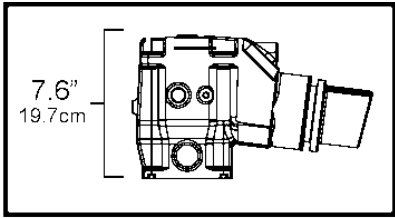

5.7GiE-300-J, 5.7GiE-300-JF, 5.7GXiE-J, 5.7GXiE-JF, 5.7GiE-300-K, 5.7GiE-300-KF, 5.7GXiE-K, 5.7GXiE-KF, 5.7GiE-300-M, 5.7GiE-300-MF, 5.7GXiE-M, 5.7GXiE-MF, 5.7GXiE-N, 5.7GiE-300-N

5.7GiE-300-J, 5.7GiE-300-JF, 5.7GXiE-J, 5.7GXiE-JF, 5.7GiE-300-K, 5.7GiE-300-KF, 5.7GXiE-K, 5.7GXiE-KF, 5.7GiE-300-M, 5.7GiE-300-MF, 5.7GXiE-M, 5.7GXiE-MF, 5.7GXiE-N, 5.7GiE-300-N

REF	PART NO.	QTY	DESCRIPTION	SEE SEC.	NOTES
1	3863061	2	Elbow		
			· Bulletin P-25-1-5	P-25-1-5-EN	Riser Extension Kit
			· Bulletin P-25-1-4	P-25-1-4-EN	Tall Riser Options
2	3850740	4	· Plug		
3	3853597	1	Elbow		
4	3808361	8	Screw		
5	3862500	2	Temperature sensor		
6	3863443	8	Hose clamp		
7	3852696	2	Hose		
8	3863191	1	Kit		
		2	· Gasket		not sold separately
9	3847501	2	Manifold		
10	21114522	2	· Drain plug		
	3849500	1	· · Plug		Replaced by 21114522, not sold separately
11	976970	1	· · O-ring		
12	3849892	1	· · Retainer		
13	21238201	2	Adapter		
14	976970	2	· O-ring		
15	3852538	2	Elbow		
16	3595388	2	Plug		
17	3857184	12	Flange screw		
18	3852468	2	Gasket		
19	3863189	2	Elbow		
20	3863442	8	Hose clamp		
21	3863450	2	Bellows		
22	3888684	1	Exhaust pipe		
23	3841928	4	Screw		
24	3841013	1	Gasket