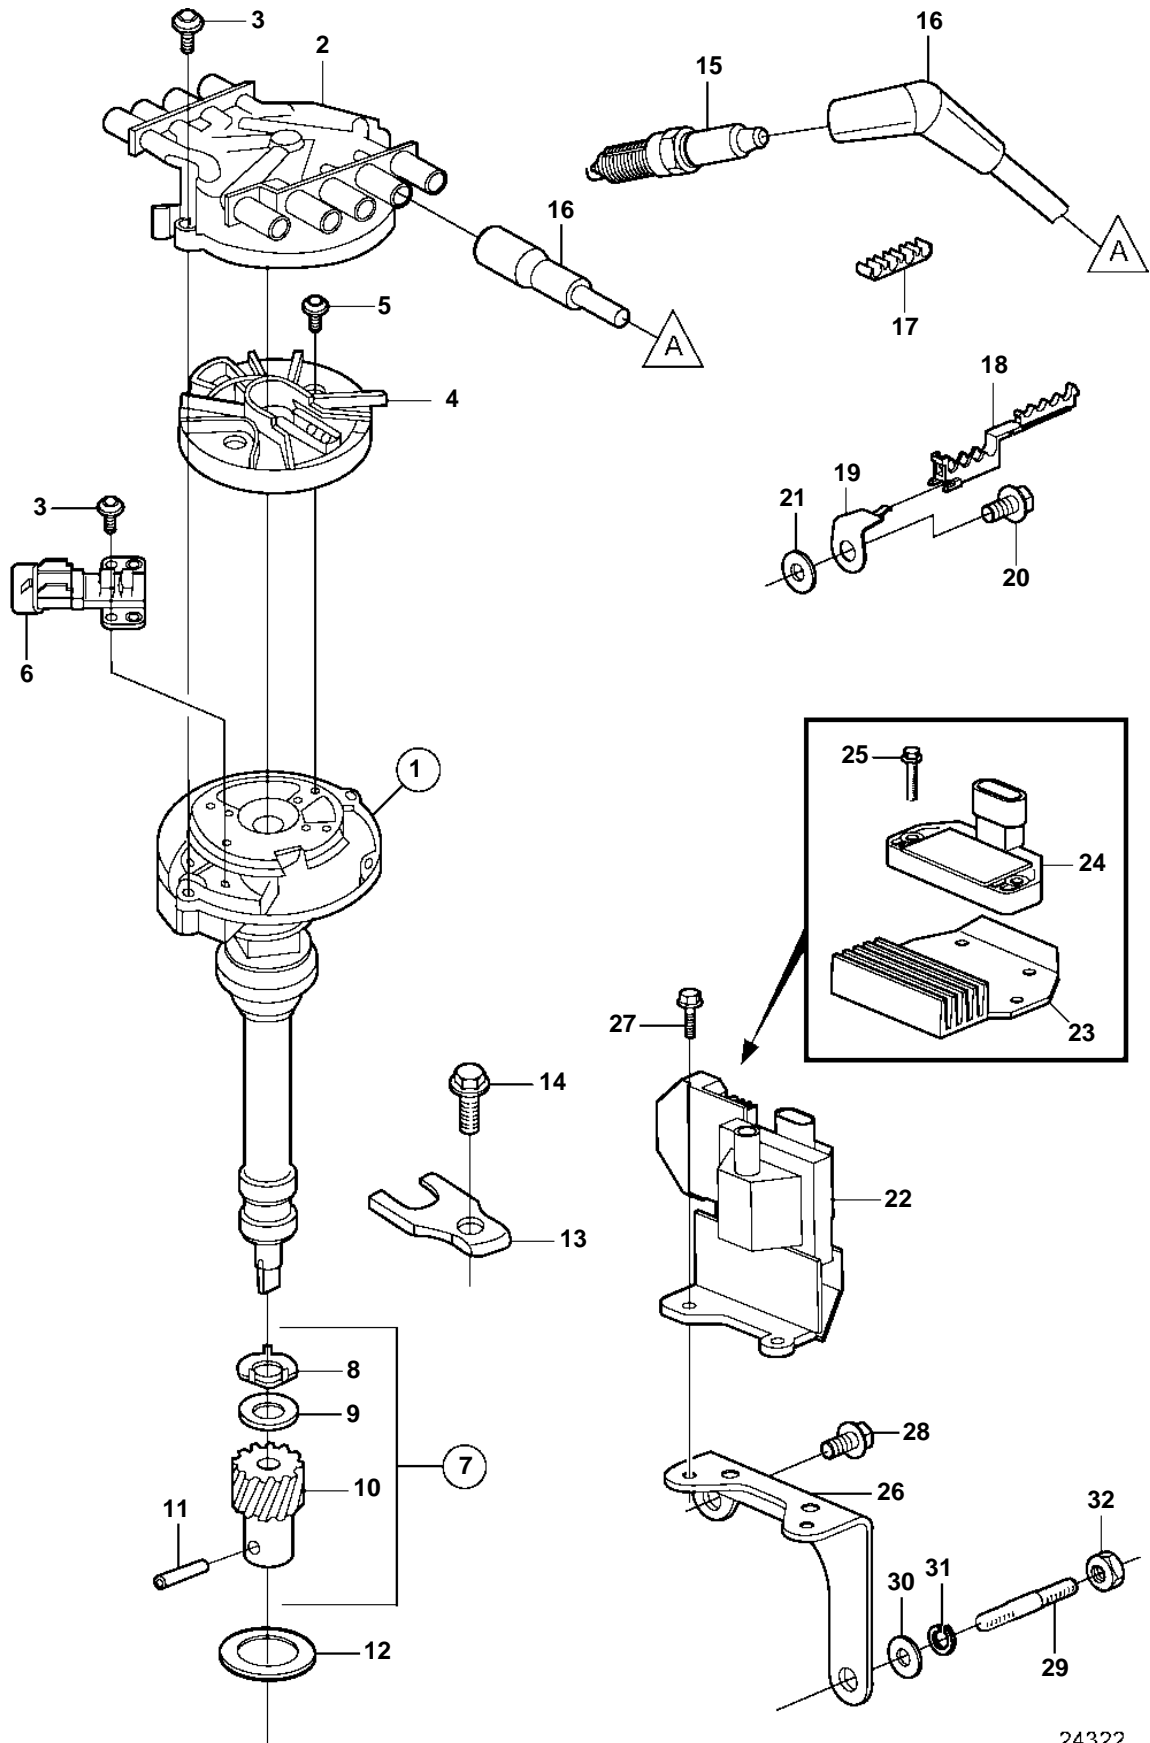

5.7GiE-300-J, 5.7GiE-300-JF, 5.7GXiE-J, 5.7GXiE-JF, 5.7OSiE-300-J, 5.7OSiE-300-JF, 5.7OSXiE-J, 5.7OSXiE-JF, 5.7GiE-300-K, 5.7GiE-300-KF, 5.7GXiE-K, 5.7GXiE-KF, 5.7GiE-300-M, 5.7GiE-300-MF, 5.7GXiE-M, 5.7GXiE-MF, 5.7GXiE-N, 5.7GiE-300-N

5.7GiE-300-J, 5.7GiE-300-JF, 5.7GXiE-J, 5.7GXiE-JF, 5.7OSiE-300-J, 5.7OSiE-300-JF, 5.7OSXiE-J, 5.7OSXiE-JF, 5.7GiE-300-K, 5.7GiE-300-KF, 5.7GXiE-K, 5.7GXiE-KF, 5.7GiE-300-M, 5.7GiE-300-MF, 5.7GXiE-M, 5.7GXiE-MF, 5.7GXiE-N, 5.7GiE-300-N

REF	PART NO.	QTY	DESCRIPTION	NOTES
1	3861987	1	Distributor	
2	3858975	1	· Distributor cap	
3	3858976	4	· Bolt	
4	3858977	1	· Rotor	
5	3858978	2	· Bolt	
6	3863130	1	· Sensor, camshaft position	
7	3858980	1	· Kit	
8		1	· · Washer	not sold separately
9		1	· · Washer	not sold separately
10		1	· · Gear	not sold separately
11		1	· · Pin	not sold separately
12	3852109	1	Gasket	
13	3852108	1	Clamp	
14		1	Screw	
15	3858996	2	Kit	4 pack
	3858998	1	Kit	24 pack
16	3888328	1	Ignition cable kit	
17		2	Retainer	
18	3852619	2	Retainer	
19	3856052	2	Bracket	
20		2	Screw	
21	980933	1	Washer	Starboard
22	3861985	1	Coil	
23	3858985	1	· Cooling plate	
24	3858984	1	· Module	
25	3858986	2	· Bolt	
26	3863294	1	Bracket	replaced by next part number
	21132543	1	Bracket	
27	946544	2	Flange screw	
28	3860582	1	Screw	
29	982675	1	Stud	
30	980933	1	Washer	
	982475	1	Spring washer	
31	982679	1	Toothed washer	
32	982672	1	Hexagon nut