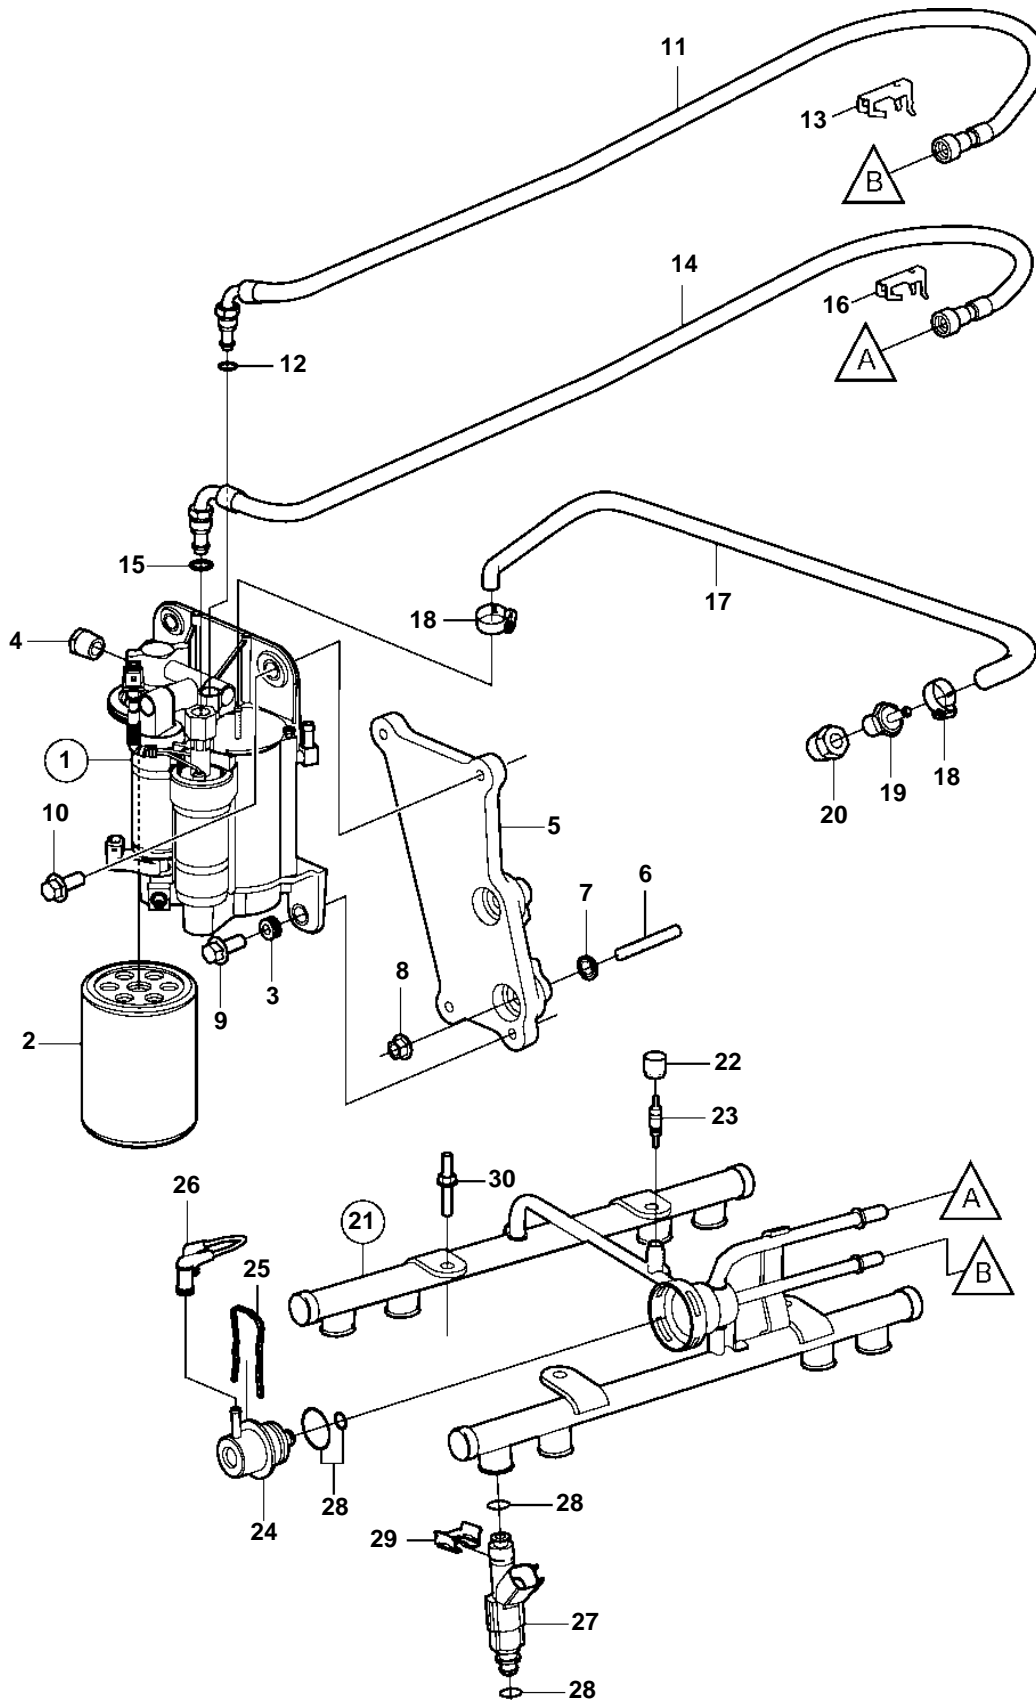

5.7GiE-300-J, 5.7GiE-300-JF, 5.7GXiE-J, 5.7GXiE-JF, 5.7OSiE-300-J, 5.7OSiE-300-JF, 5.7OSXiE-J, 5.7OSXiE-JF, 5.7GiE-300-K, 5.7GiE-300-KF, 5.7GXiE-K, 5.7GXiE-KF, 5.7GXiE-M, 5.7GXiE-MF, 5.7GXiE-N, 5.7GiE-300-N

| REF | PART NO. | QTY | DESCRIPTION | NOTES |
|-----|----------|-----|----------------------|---|
| 1 | 3594444 | 1 | Fuel pump | |
| | 3588865 | 1 | · Fuel pump kit | High pressure fuel pump |
| 2 | 3847644 | 1 | · Filter | |
| 3 | 3861396 | 4 | · Rubber bushing | |
| 4 | 3857816 | 1 | Bushing | |
| 5 | 3861031 | 1 | Bracket | |
| 6 | 3860928 | 2 | Stud | |
| 7 | 3860538 | 2 | Nut, speed | |
| 8 | 3853404 | 2 | Nut | |
| 9 | 982702 | 2 | Flange screw | |
| 10 | 982702 | 2 | Flange screw | Sea water cooling |
| | 946472 | 2 | Flange screw | Fresh water cooling |
| 11 | 3862635 | 1 | Fuel pipe | |
| 12 | 3850424 | 1 | · O-ring | |
| 13 | 3887195 | 1 | Locking clip | |
| 14 | 3862634 | 1 | Fuel hose | |
| 15 | 3850423 | 1 | · O-ring | |
| 16 | 3887198 | 1 | Locking clip | Part not sold |
| 17 | 3807072 | 1 | Kit | |
| 18 | 3860413 | 2 | Hose clamp | |
| 19 | 3860290 | 1 | Nipple | |
| 20 | 3861926 | 1 | Tube fitting | |
| 21 | 3858966 | 1 | Fuel pipe | |
| 22 | 3858972 | 1 | Cardboard tube | |
| 23 | 3858971 | 1 | Valve | |
| 24 | 3858967 | 1 | Fuel press regulator | |
| 25 | 3858968 | 1 | Clip | |
| 26 | 3858974 | 1 | Hose | |
| 27 | 21141691 | 8 | Injector | |
| 28 | 3858981 | 1 | O-ring | Includes 16 o-rings for injectors and 2 o-rings for pressure regulator. |
| 29 | 3858970 | 8 | Retainer | |
| 30 | 3858973 | 4 | Bolt | |