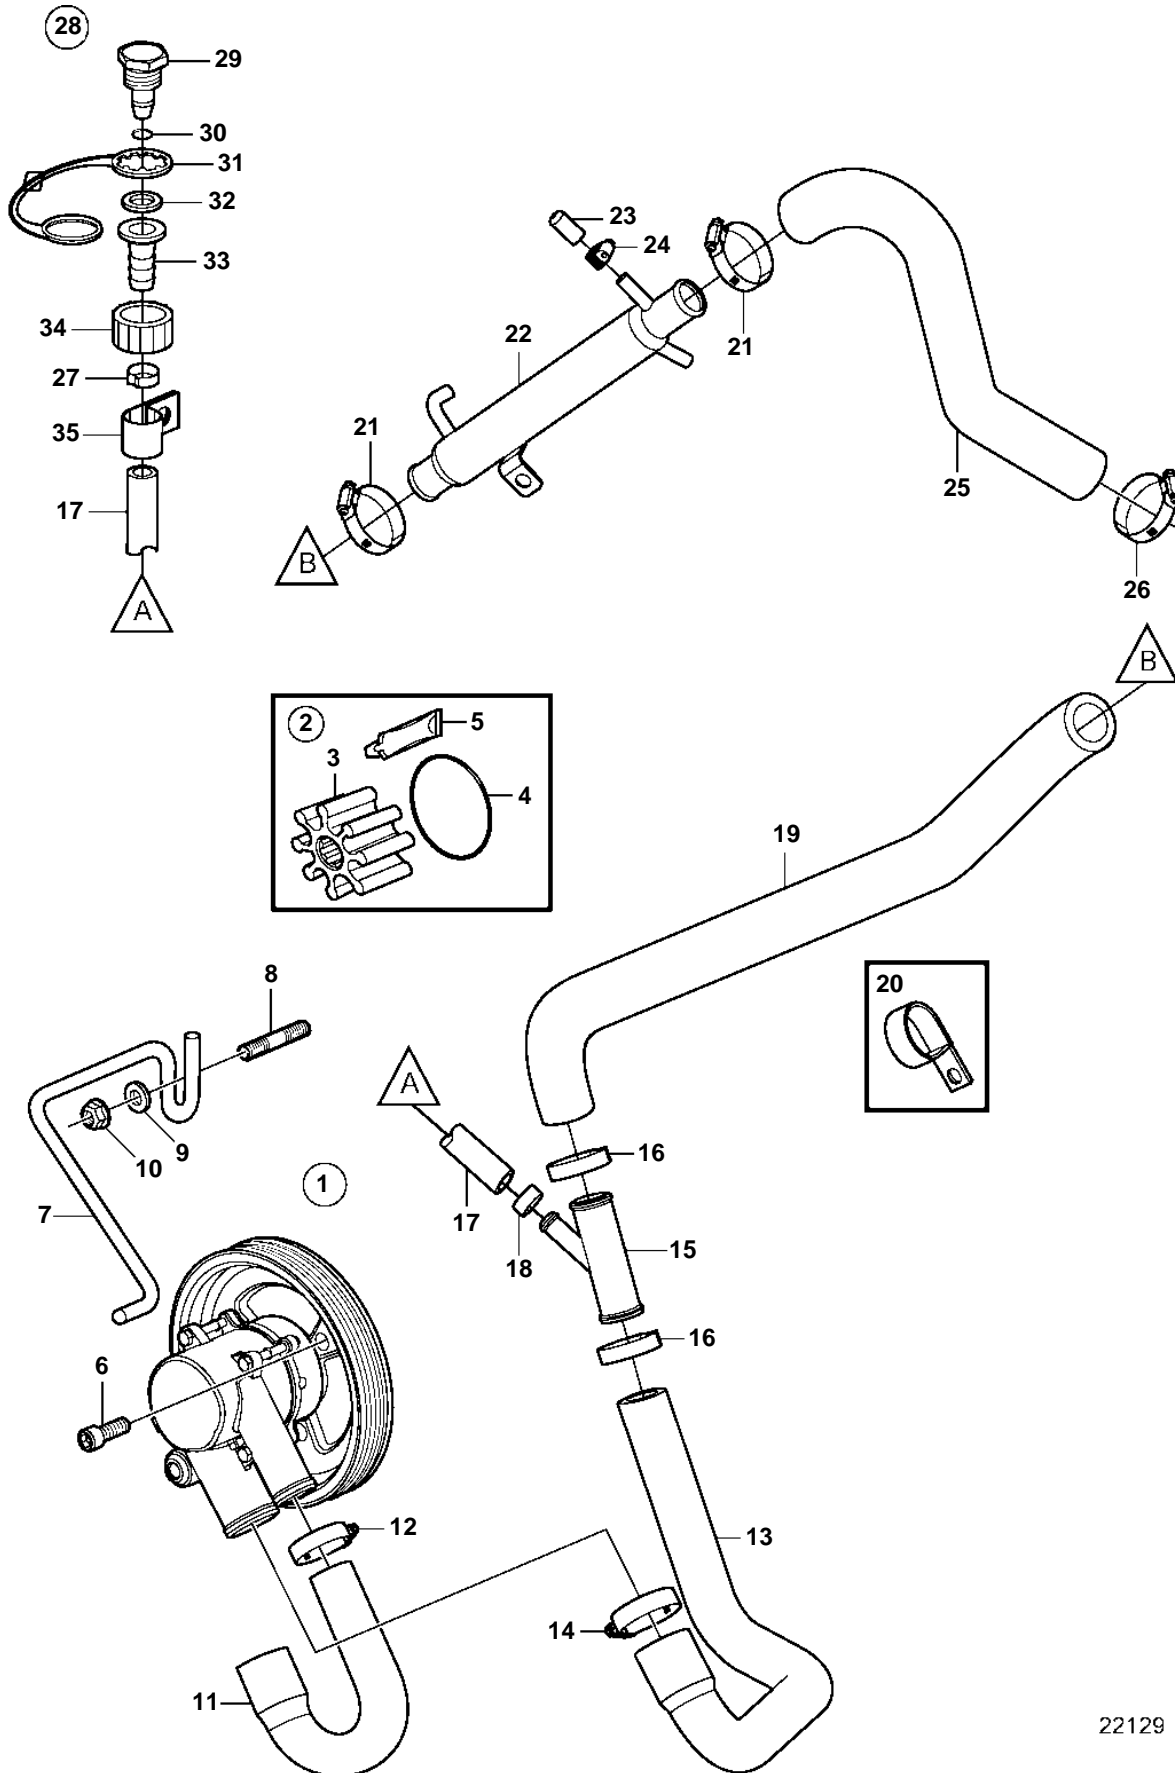

5.7GiE-300-JF, 5.7GXiE-JF

22129

5.7GiE-300-JF, 5.7GXiE-JF

REF	PART NO.	QTY	DESCRIPTION	NOTES
1	3812519	1	Pump	replaced by next part number
	21212799	1	Pump	
2	3842786	1	· Kit	replaced by next part number
	21213664	1	· Impeller kit	
3		1	· · Impeller	not sold separately
4	3858938	1	· · O-ring	
5		1	· · Lubricant, glycerin	not sold separately
6	3857939	3	Screw	
7	3817688	1	Bracket	
8	941814	2	Stud	
9	980933	2	Washer	
10	3857181	2	Flange lock nut	
11	3817818	1	Hose	
12	3863441	1	Hose clamp	
13	3817823	1	Hose	
14	3863440	1	Hose clamp	
15	3862699	1	T-pipe	
16	982645	2	Clamp	
17	3862901	1	Hose	
18	983168	1	Clamp	
19	3862543	1	Hose	
20	3853312	1	Clamp	
21	3862629	1	Oil cooler	
22	3863444	2	Hose clamp	
23	3856766	1	Cardboard tube	
24	3860413	1	Hose clamp	
25	3817579	1	Hose	
26	3812302	1	Hose clamp	
27	983146	1	Clamp	
28	3807440	1	Connector	
29		1	· Cap	not sold separately
30	942978	1	· O-ring	
31	3862082	1	· Retainer	
32	3807664	1	· Washer	
33		1	· Connector	not sold separately
34		1	· Connector	not sold separately
35	3862891	1	Attaching clamp	