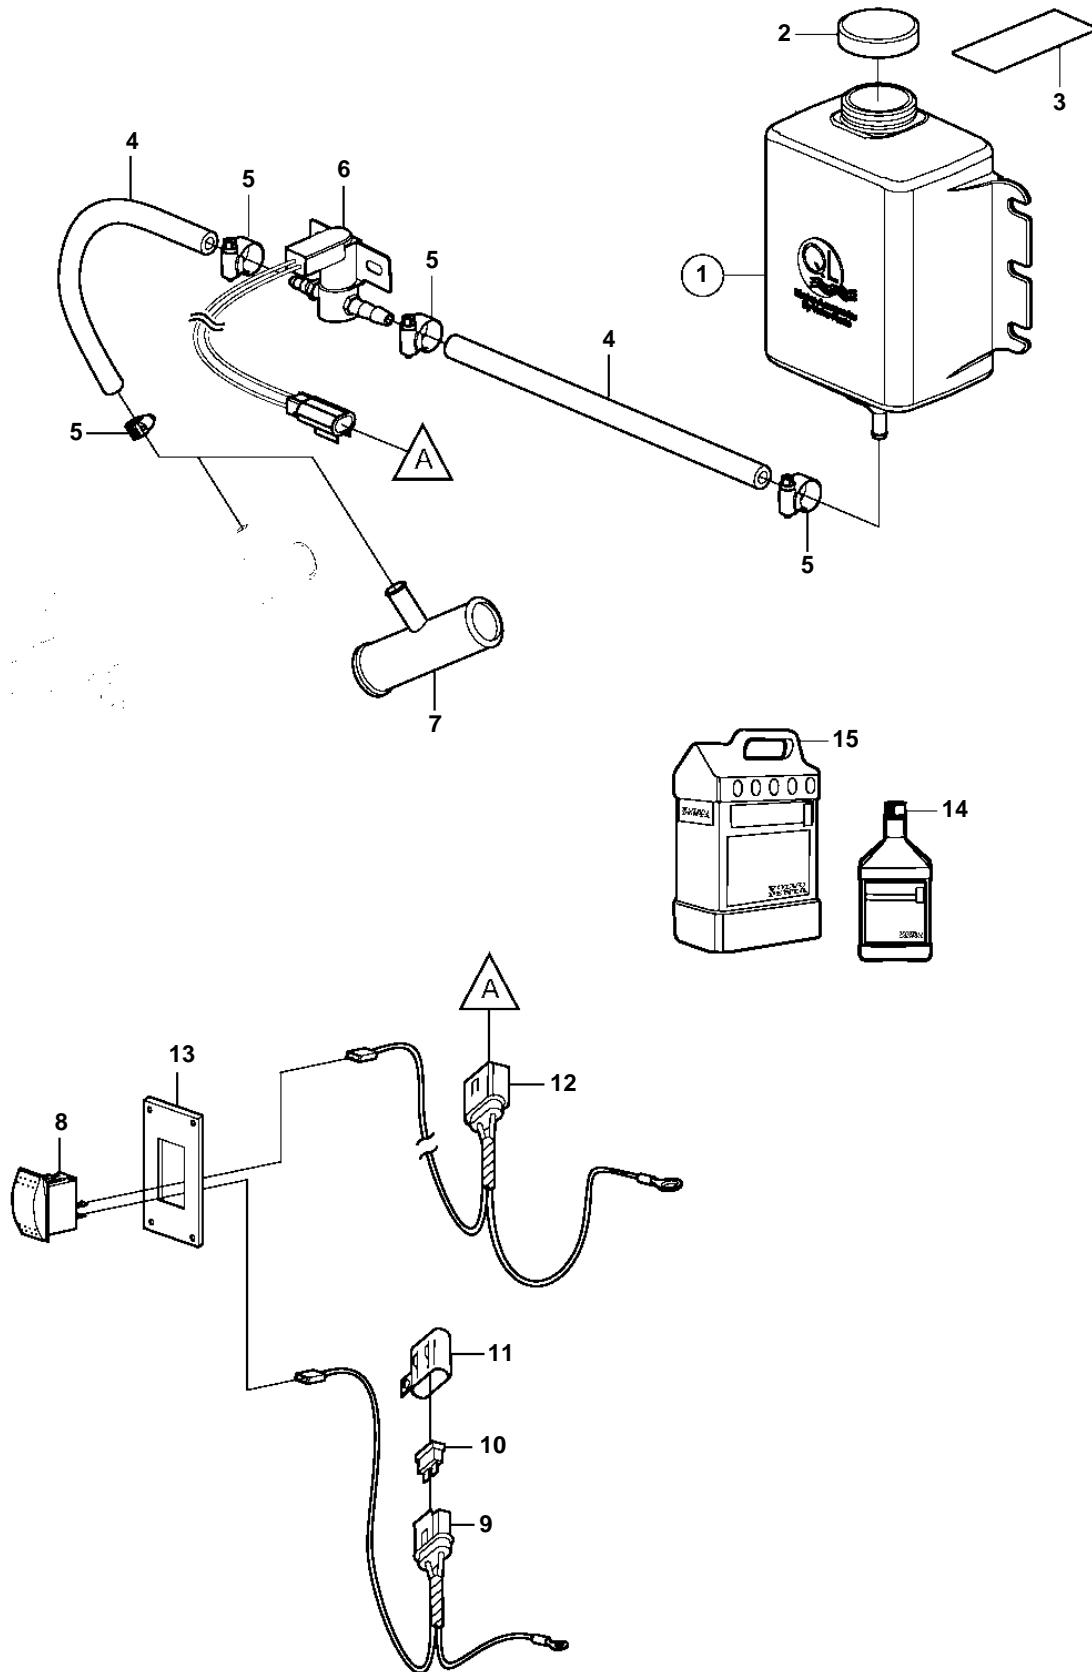

5.7GiE-300-J, 5.7GiE-300-JF, 5.7GXiE-J, 5.7GXiE-JF, 5.7OSiE-300-J, 5.7OSiE-300-JF, 5.7OSXiE-J, 5.7OSXiE-JF, 5.7GiE-300-K, 5.7GiE-300-KF, 5.7GXiE-K, 5.7GXiE-KF, 5.7GiE-300-M, 5.7GiE-300-MF, 5.7GXiE-M, 5.7GXiE-MF, 5.7GXiE-N, 5.7GiE-300-N

23330

5.7GiE-300-J, 5.7GiE-300-JF, 5.7GXiE-J, 5.7GXiE-JF, 5.7OSiE-300-J, 5.7OSiE-300-JF, 5.7OSXiE-J, 5.7OSXiE-JF, 5.7GiE-300-K, 5.7GiE-300-KF, 5.7GXiE-K, 5.7GXiE-KF, 5.7GiE-300-M, 5.7GiE-300-MF, 5.7GXiE-M, 5.7GXiE-MF, 5.7GXiE-N, 5.7GiE-300-N

REF	PART NO.	QTY	DESCRIPTION	NOTES
1	3808877	1	Reservoir	
2		1	• Cap	not sold separately
3	7741899	1	Decal	
4	3587529	1	Hose	Cut
5	3860413	4	Hose clamp	
6	3808911	1	Solenoid valve	
7	3589414	1	T-nipple	1"
	3589415	1	T-nipple	1.25"
8	3862491	1	Switch	
9	3862489	1	Wiring harness	
10	983966	1	• Fuse	
11	8072808	1	• Cover	
12	3862490	1	Wiring harness	
13	3862899	1	Switch plate	Black
	3862898	1	Switch plate	White
	3862900	1	Switch plate	Woodgrain
14	41103103	1	Neutralizing agent	1 Quart (946ml)
15	41103102	1	Neutralizing agent	1 Gallon (3,78L)