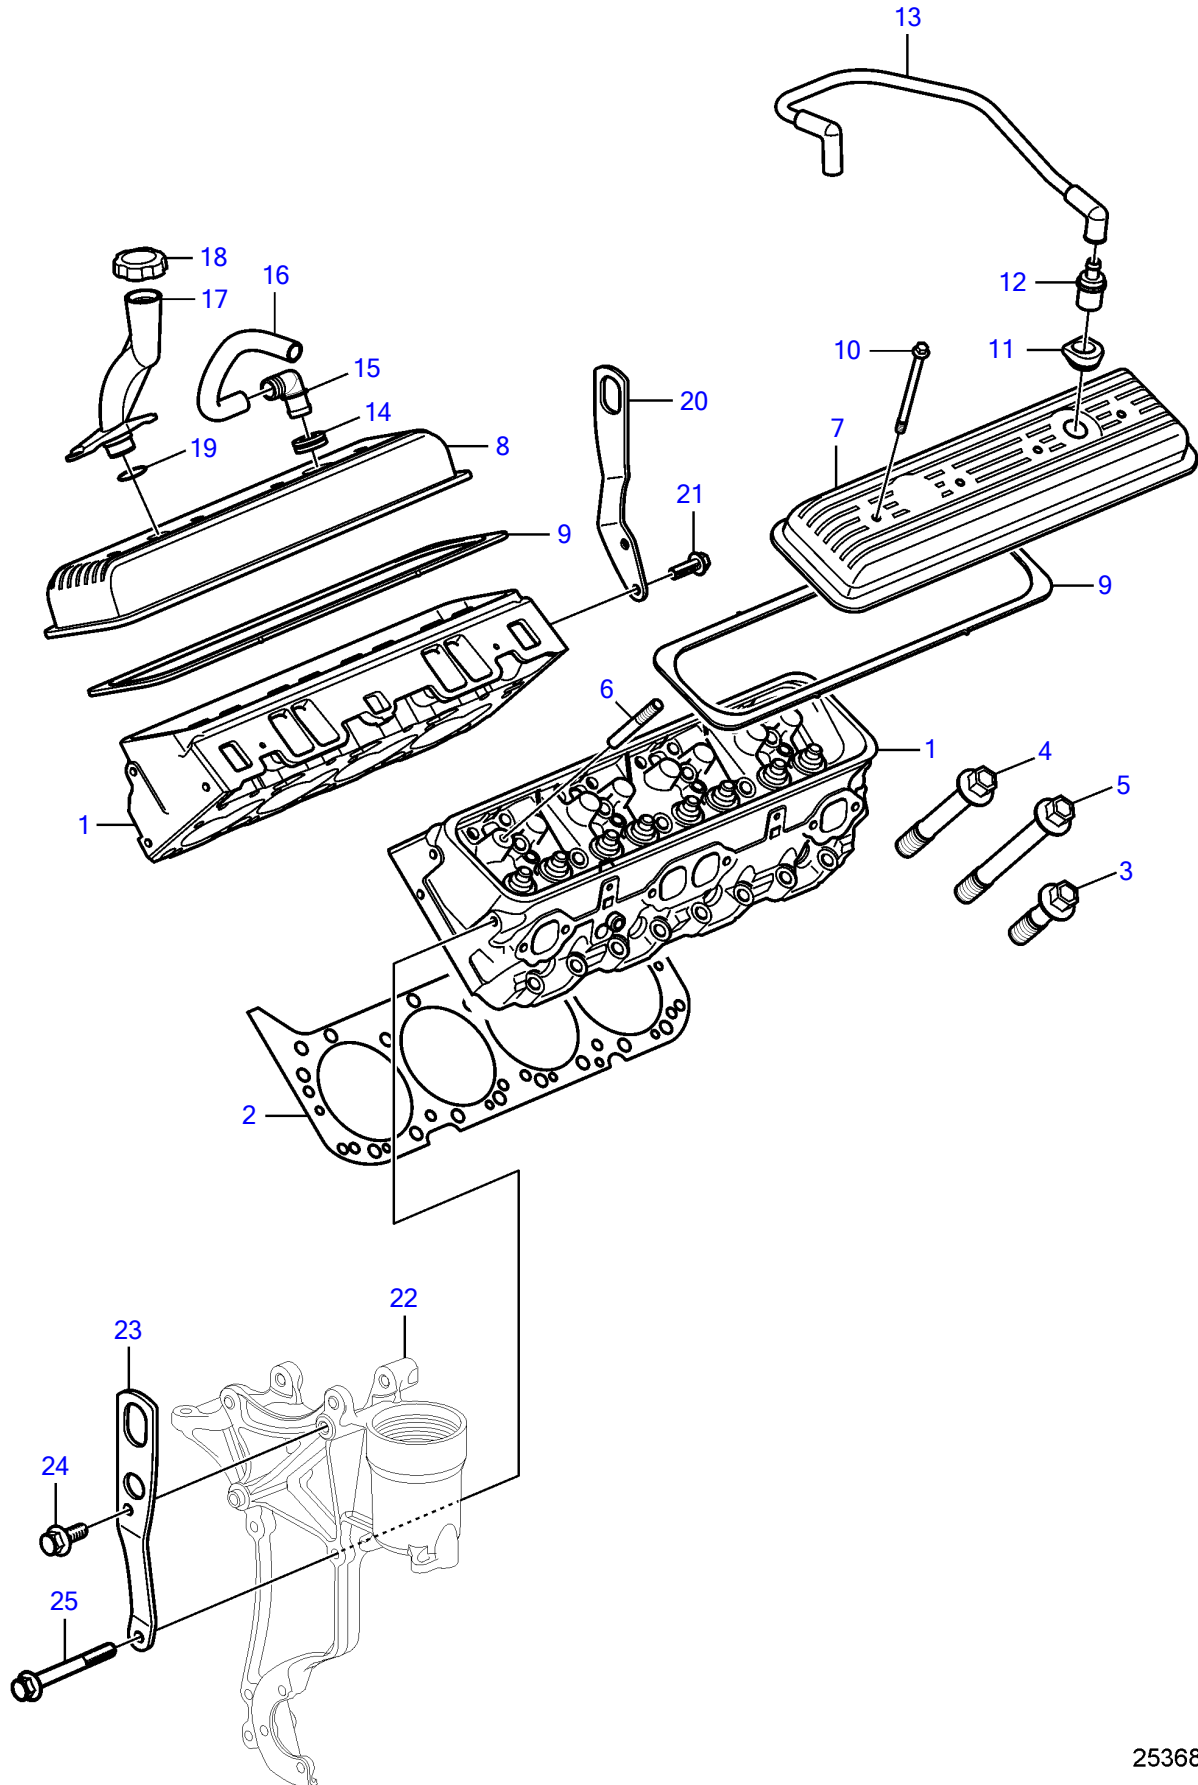

5.7GiCE-300-R, 5.7GXICE-320-R

25368

5.7GiCE-300-R, 5.7GXICE-320-R

REF	PART NO.	QTY	DESCRIPTION	NOTES
1	3856929	2	Cylinder head	
2	3853380	2	Cylinder head gasket	
3	3856122	16	Bolt	L=1.62" (41mm)
4	3856123	4	Bolt	L=3 1/16" (78mm)
5	3856124	14	Bolt	L=3 51/64" (96mm)
6	(3853146)	16	Stud	Obsolete part, O.S=0.003" (0.076mm)
7	3856927	1	Valve cover	
8	3856928	1	Valve cover	
9	3852687	2	Gasket	
10	3856135	8	Bolt	
11	3862296	1	Grommet	
12	3861989	1	Valve	
13	3858989	1	Hose	
14	3852103	1	Grommet	
15	3852104	1	Elbow	
16	3853546	1	Hose	
17	21405511	1	Tube	
18	3854008	1	Oil filler cap	
19	925063	1	O-ring	
20	21338270	1	Lifting eye	
21	(3853557)	2	Flange screw, flange	Obsolete part, 3/8" - 16 unc, L=0.75" (19mm)
22	21573817		Bracket	
23	21338268	1	Lifting eye	
24	(3853557)	1	Flange screw, flange	Obsolete part, 3/8" - 16 unc, L=0.75" (19mm)
25	3853392	1	Flange screw	