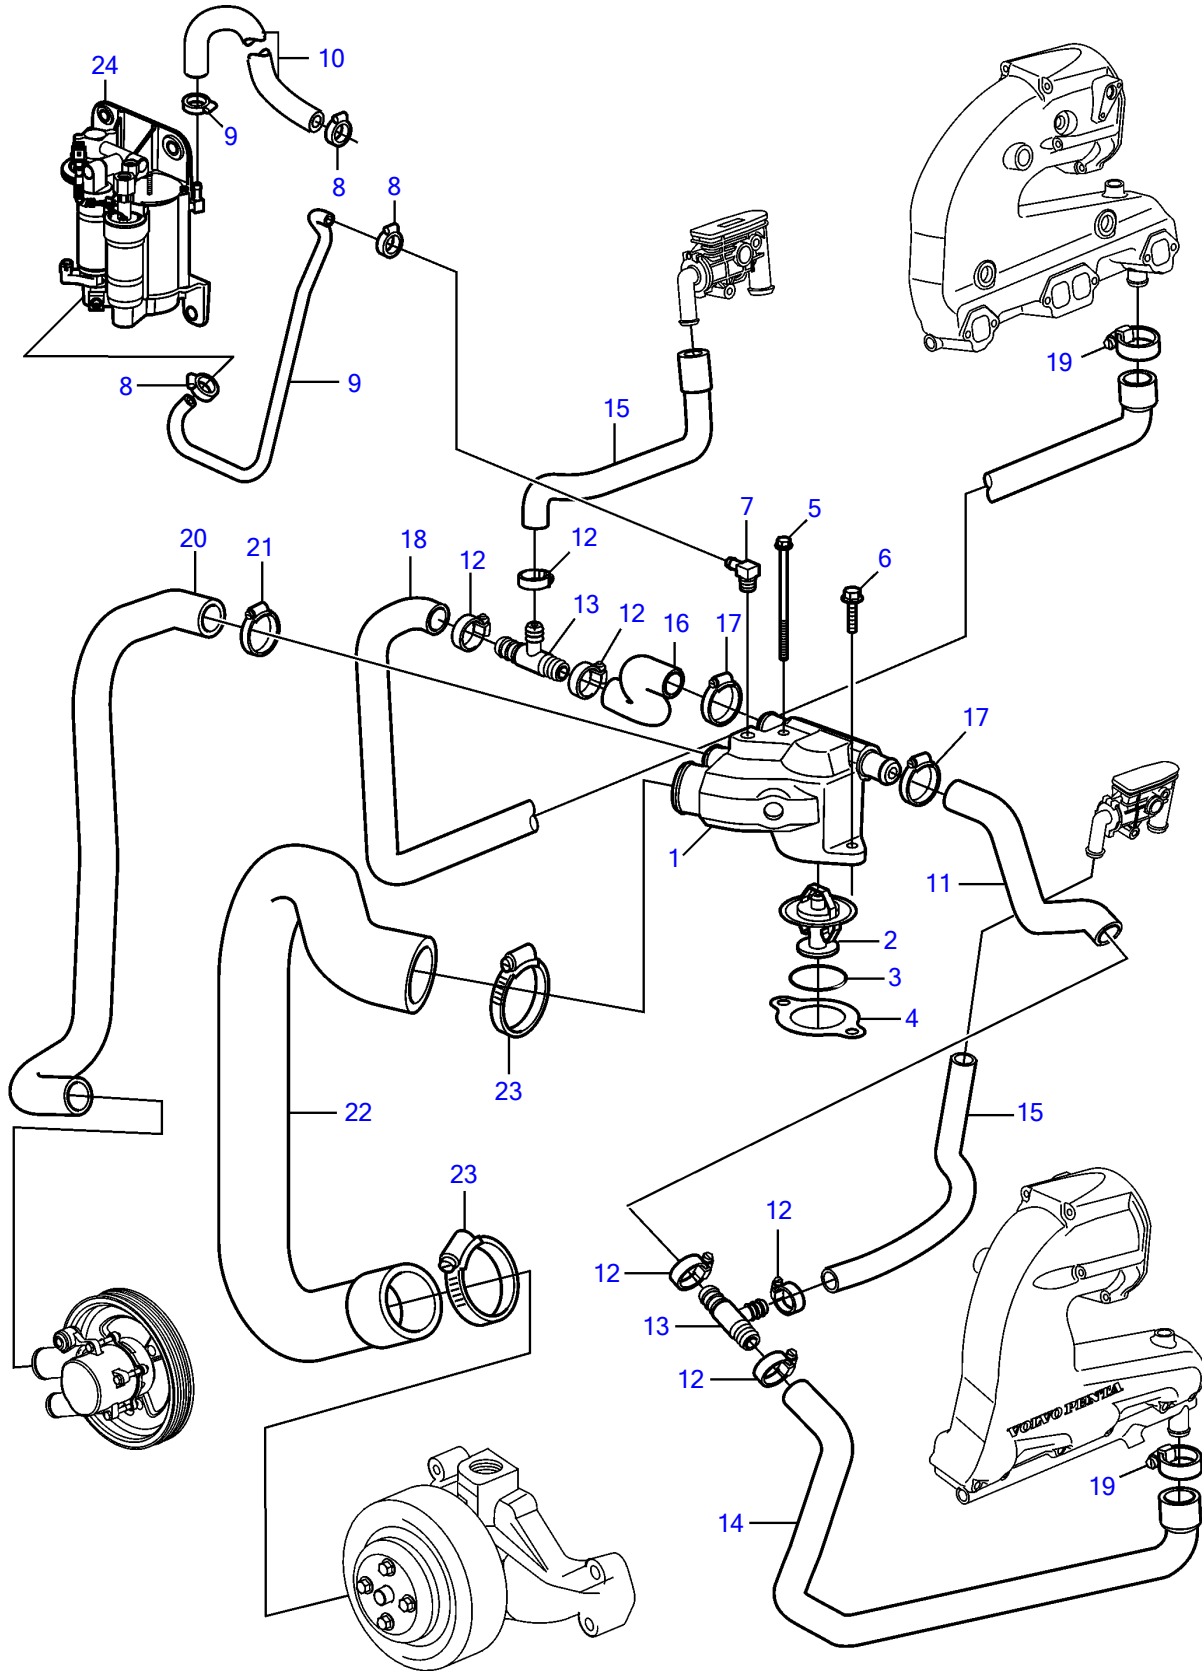

5.7GiCE-300-R, 5.7GXICE-320-R

5.7GiCE-300-R, 5.7GXICE-320-R

REF	PART NO.	QTY	DESCRIPTION	NOTES
1	3589553	1	Thermostat housing	
2	3587597	1	Thermostat	
3	983944	1	O-ring	
4	3852111	1	Gasket	
5	968842	1	Flange screw	
6	946671	1	Flange screw	
7	3853597	1	Elbow	
8	3860413	4	Hose clamp	
9	3862550	1	Hose	
10	21114718	1	Hose	
11	21106506	1	Hose	
12	3863439	6	Hose clamp	
13	3595495	1	Adapter	
14	21106508	1	Hose	
15		2	Hose	See "Exhaust Thermostat system" page
16	21106502	1	Hose	
17	3863439	2	Hose clamp	
18	21106504	1	Hose	
19	3863444	1	Hose clamp	
20	3817817	1	Hose	
21	3863441	1	Hose clamp	
22	3862523	1	Hose	
23	3863438	2	Hose clamp	
24		1	Fuel pump	See "Fuel system" page