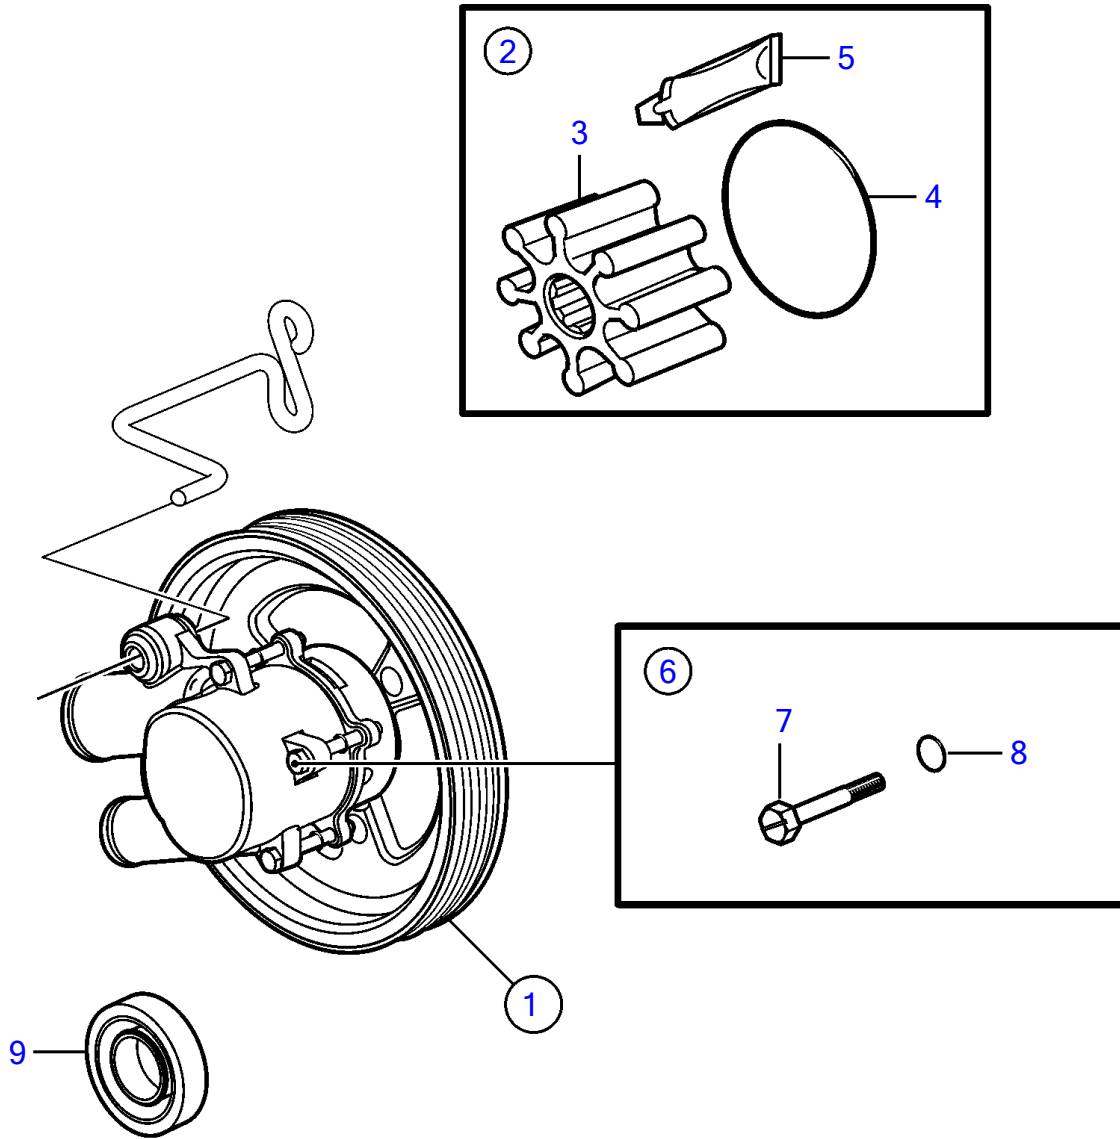

5.7GiCE-300-R, 5.7GXICE-320-R

5.7GiCE-300-R, 5.7GXICE-320-R

REF	PART NO.	QTY	DESCRIPTION	NOTES
1	21212799	1	Pump	
2	21213664	1	Impeller kit	replaces 3842786 for gas engines
3	21212794	1	• Impeller	
4	3858938	1	• O-ring	
5		1	• Lubricant, glycerin	not sold separately
6	21951332	1	Screw kit	
7		4	• Screw	not sold separately
8		4	• O-ring	not sold separately
9	827247	1	Sealing ring	