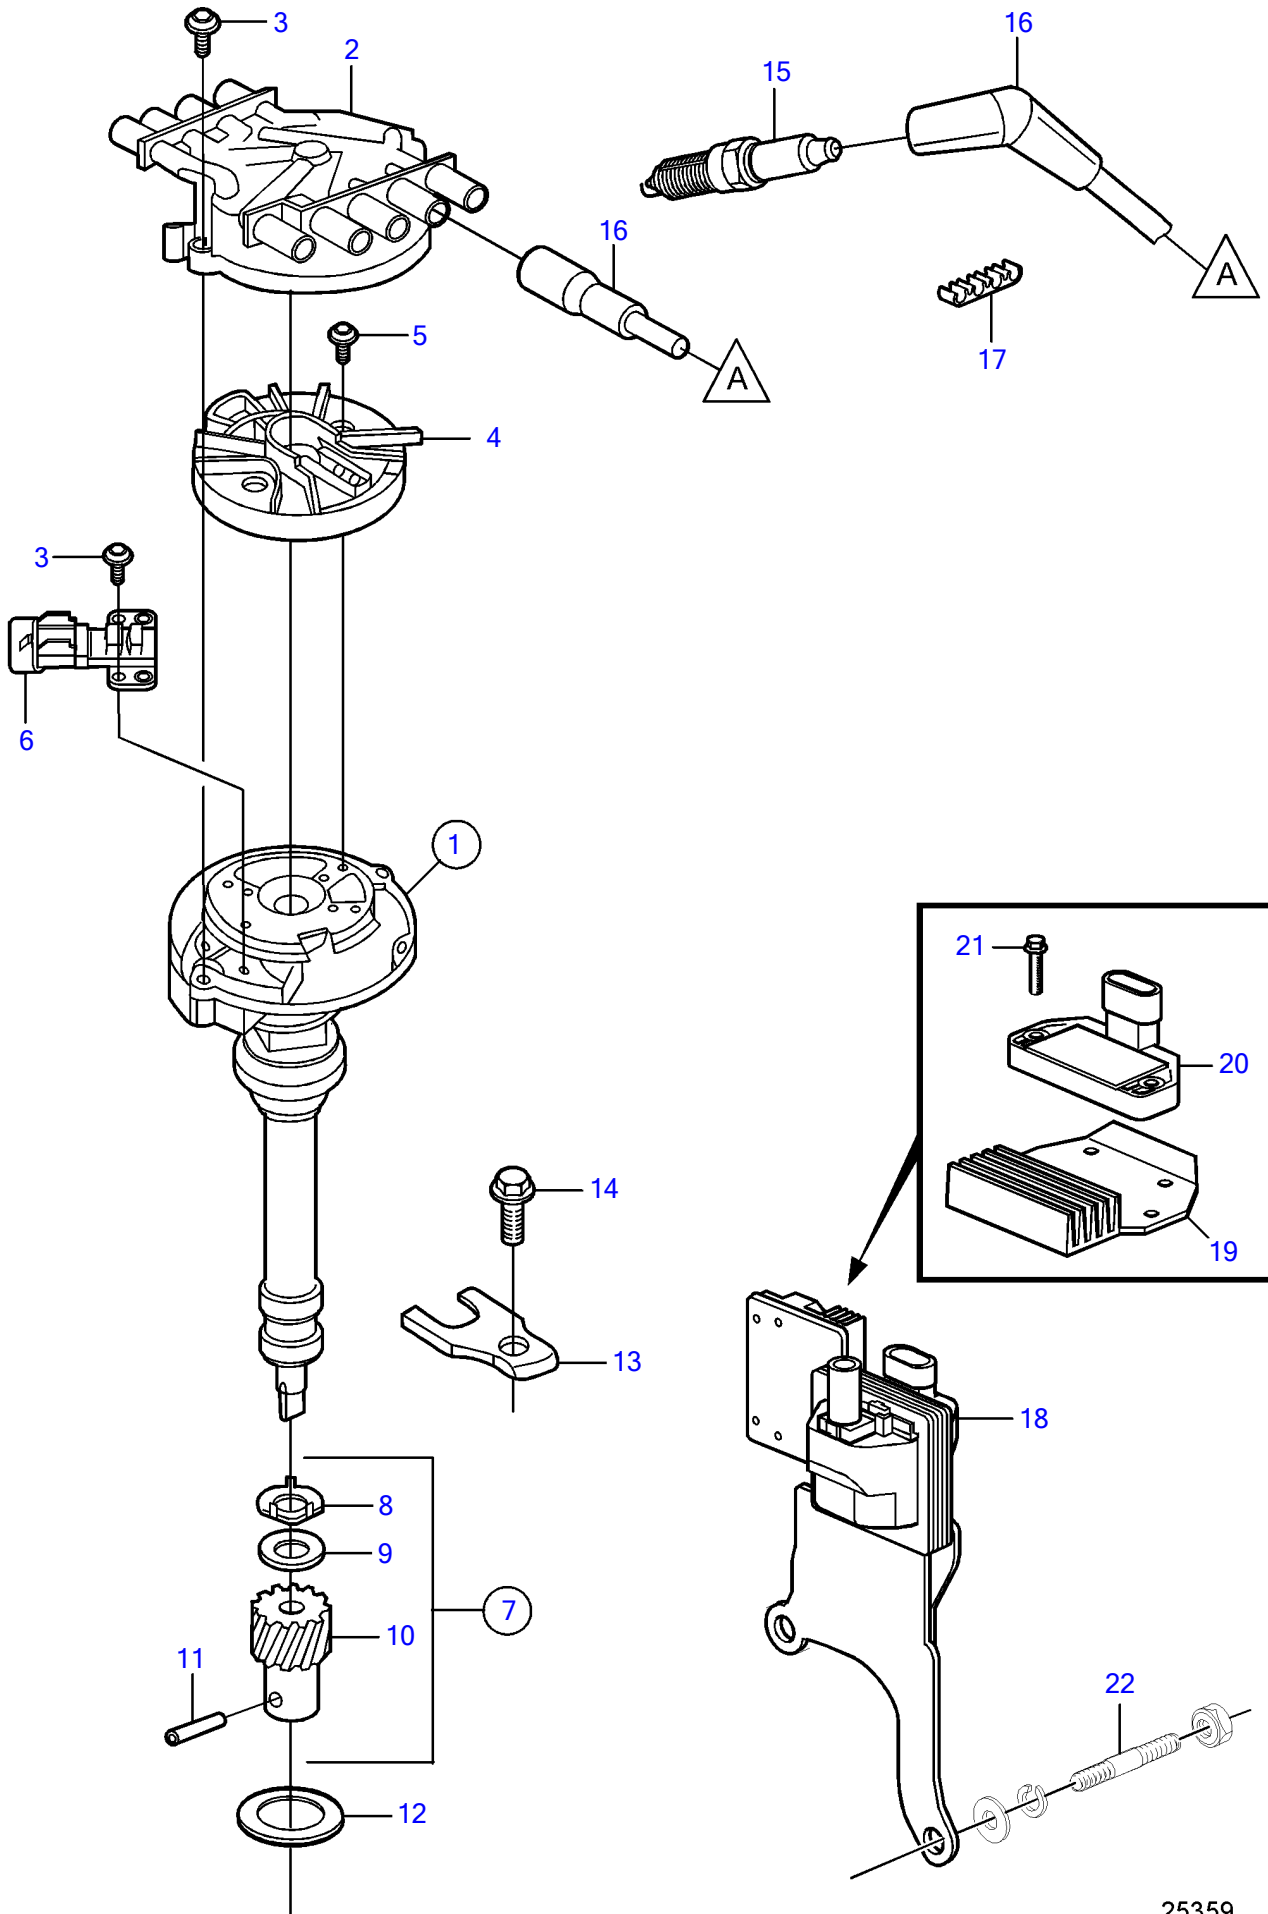

5.7GiCE-300-P, 5.7GXICE-P

## 5.7GiCE-300-P, 5.7GXICE-P

REF	PART NO.	QTY	DESCRIPTION	NOTES
1	3861987	1	Distributor	replaced by next part number
	21622232	1	Distributor	
2	3858975	1	• Distributor cap	
3	3858976	4	• Bolt	
4	3858977	1	• Rotor	
5	3858978	2	• Bolt	
6	3863130	1	• Sensor, camshaft position	
7	3858980	1	• Kit	
8		1	• • Washer	not sold separately
9		1	• • Washer	not sold separately
10		1	• • Gear	not sold separately
11		1	• • Pin	not sold separately
12	3852109	1	Gasket	
13	3852108	1	Clamp	
14	3861978	1	Screw	
15	21467472	2	Spark plug kit	4 pack
	21467473	1	Kit	24 pack
16	3888328	1	Ignition cable kit	
17	(3852491)	4	Retainer	Obsolete part
18	21436799	1	Ignition coil	
19	3858985	1	• Cooling plate	
20	3858984	1	• Module	
21	3858986	2	• Bolt	
22		2	Stud	See page with flywheel and flywheel housing.