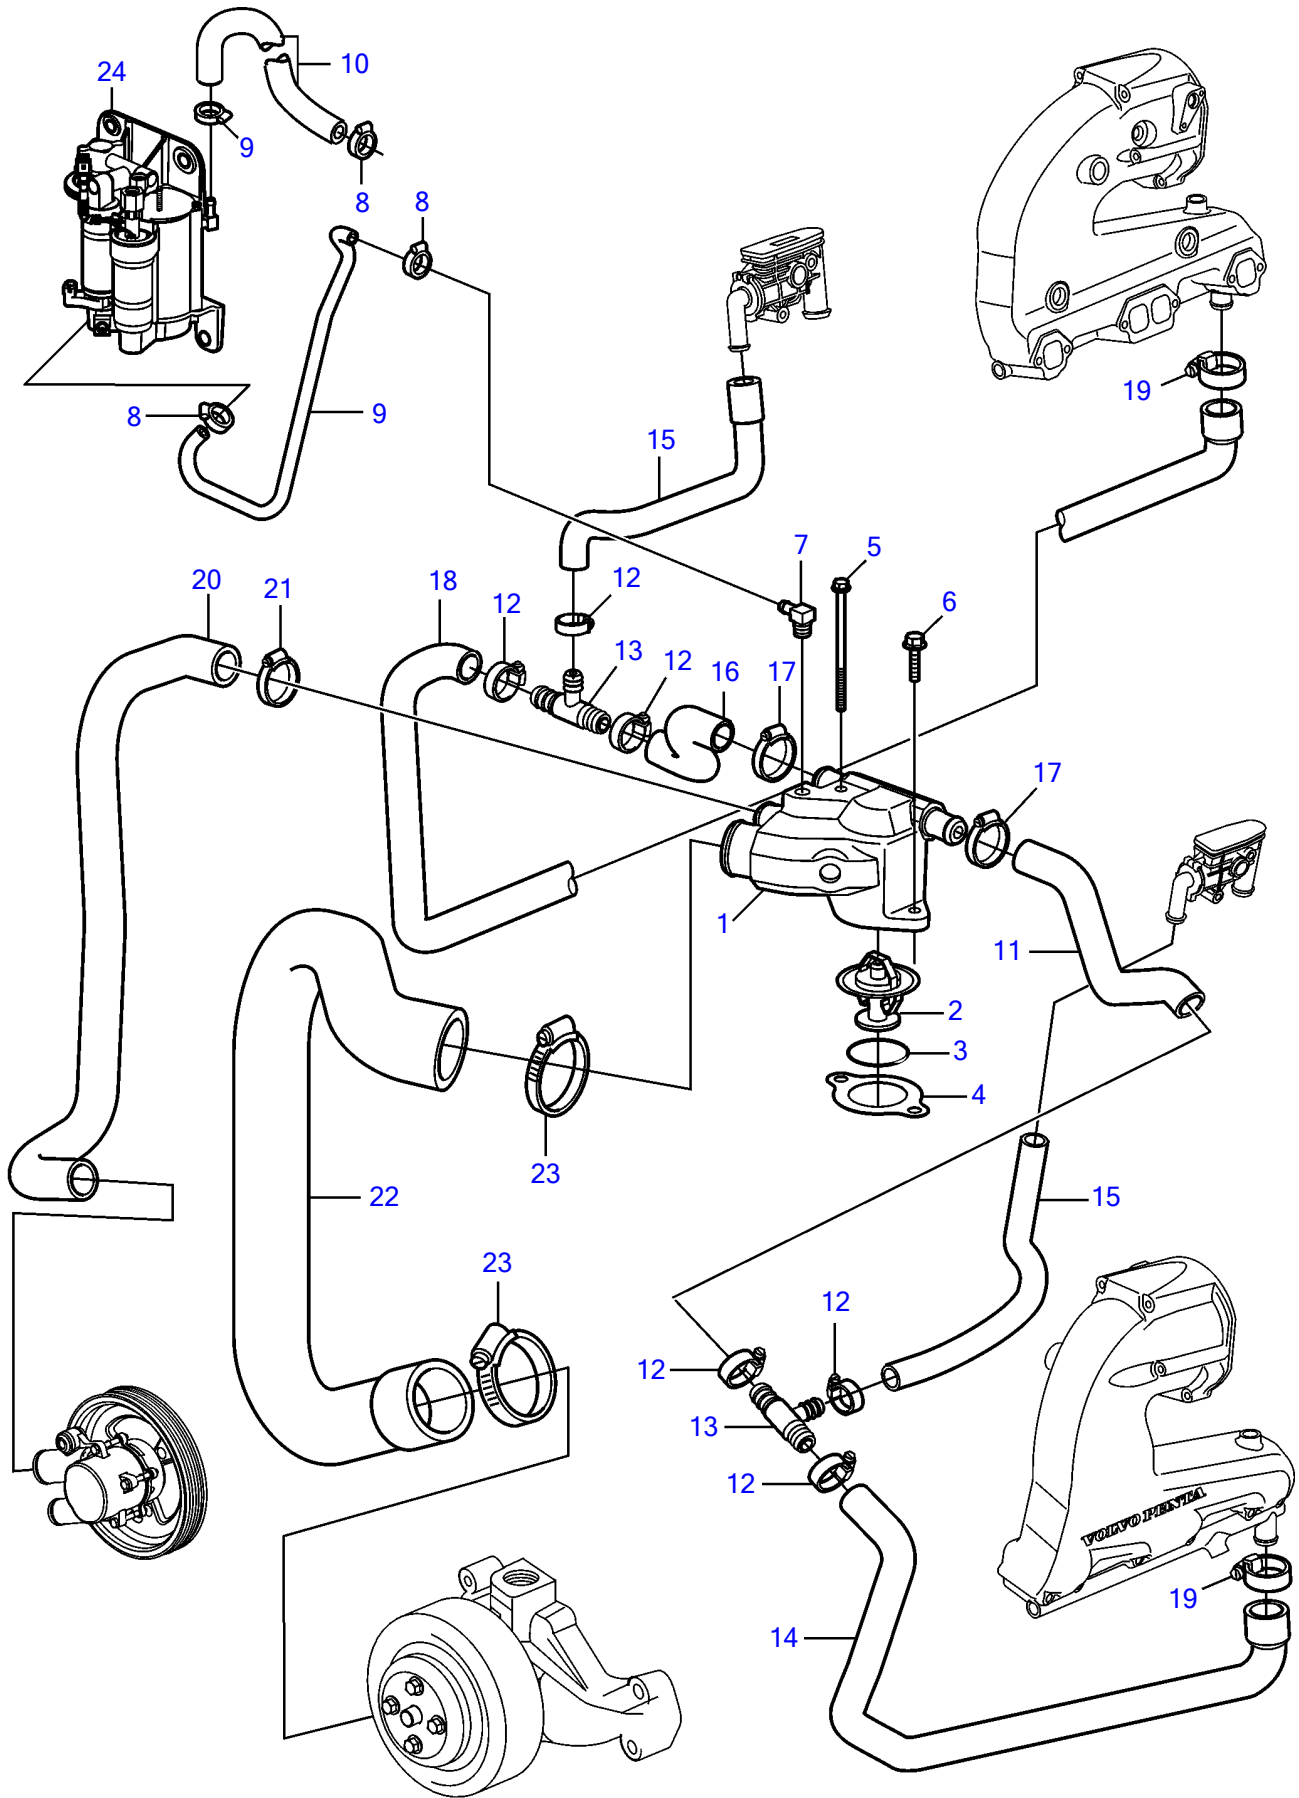

5.7GiCE-300-P, 5.7GXICE-P

## 5.7GiCE-300-P, 5.7GXICE-P

REF	PART NO.	QTY	DESCRIPTION	NOTES
1	3589553	1	Thermostat housing	
2	3587597	1	Thermostat	
3	983944	1	O-ring	
4	3852111	1	Gasket	
5	968842	1	Flange screw	
6	946671	1	Flange screw	
7	3853597	1	Elbow	
8	3860413	4	Hose clamp	
9	3862550	1	Hose	
10	21114718	1	Hose	
11	21106506	1	Hose	
12	3863439	6	Hose clamp	
13	3595495	1	Adapter	
14	21106508	1	Hose	
15		2	Hose	See "Exhaust Thermostat system" page
16	21106502	1	Hose	
17	3863439	2	Hose clamp	
18	21106504	1	Hose	
19	3863444	1	Hose clamp	
20	3817817	1	Hose	
21	3863441	1	Hose clamp	
22	3862523	1	Hose	
23	3863438	2	Hose clamp	
24		1	Fuel pump	See "Fuel system" page