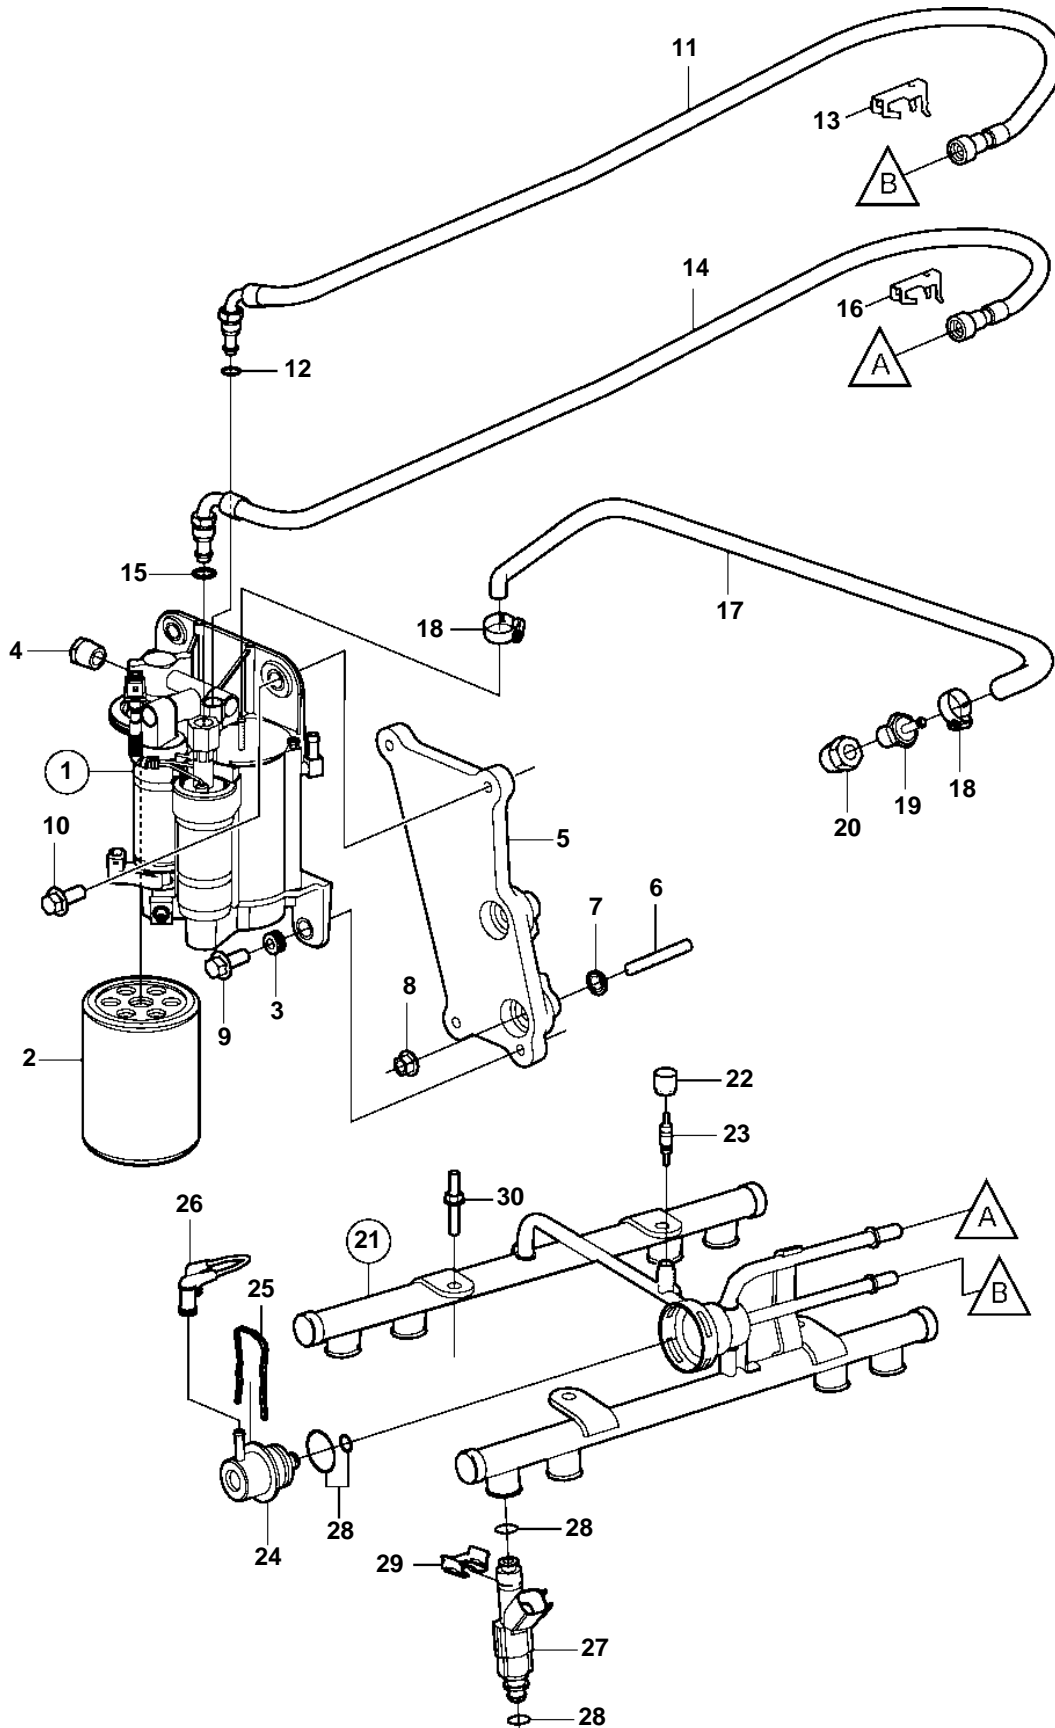

5.7GiCE-300-J, 5.7GiCE-300-JF, 5.7GXiCE-J, 5.7GXiCE-JF, 5.7GiCE-300-M, 5.7GiCE-300-MF, 5.7GXiCE-M, 5.7GXiCE-MF

5.7GiCE-300-J, 5.7GiCE-300-JF, 5.7GXiCE-J, 5.7GXiCE-JF, 5.7GiCE-300-M, 5.7GiCE-300-MF, 5.7GXiCE-M, 5.7GXiCE-MF

REF	PART NO.	QTY	DESCRIPTION	NOTES
1	3594444	1	Fuel pump	
	3588865	1	· Fuel pump kit	High pressure fuel pump
2	3847644	1	· Filter	
3	3861396	4	· Rubber bushing	
4	3857816	1	Bushing	
5	3861031	1	Bracket	
6	3860928	2	Stud	
7	3860538	2	Nut, speed	
8	3853404	2	Nut	
9	982702	2	Flange screw	
10	982702	2	Flange screw	Sea water cooling
	946472	2	Flange screw	Fresh water cooling
11	3888727	1	Fuel hose	
12	3850424	1	· O-ring	
13	3887195	1	Locking clip	
14	3888725	1	Fuel pipe	
15	3850423	1	· O-ring	
16	3887198	1	Locking clip	Part not sold
17	3807072	1	Kit	
18	3860413	2	Hose clamp	
19	3860290	1	Nipple	
20	3861926	1	Tube fitting	
21	3858966	1	Fuel pipe	
22	3858972	1	Cardboard tube	
23	3858971	1	Valve	
24	3858967	1	Fuel press regulator	
25	3858968	1	Clip	
26	3858974	1	Hose	
27	21141691	8	Injector	
28	3858981	X	O-ring	Includes 16 o-rings for injectors and 2 o-rings for pressure regulator.
29	3858970	8	Retainer	
30	3858973	4	Bolt	