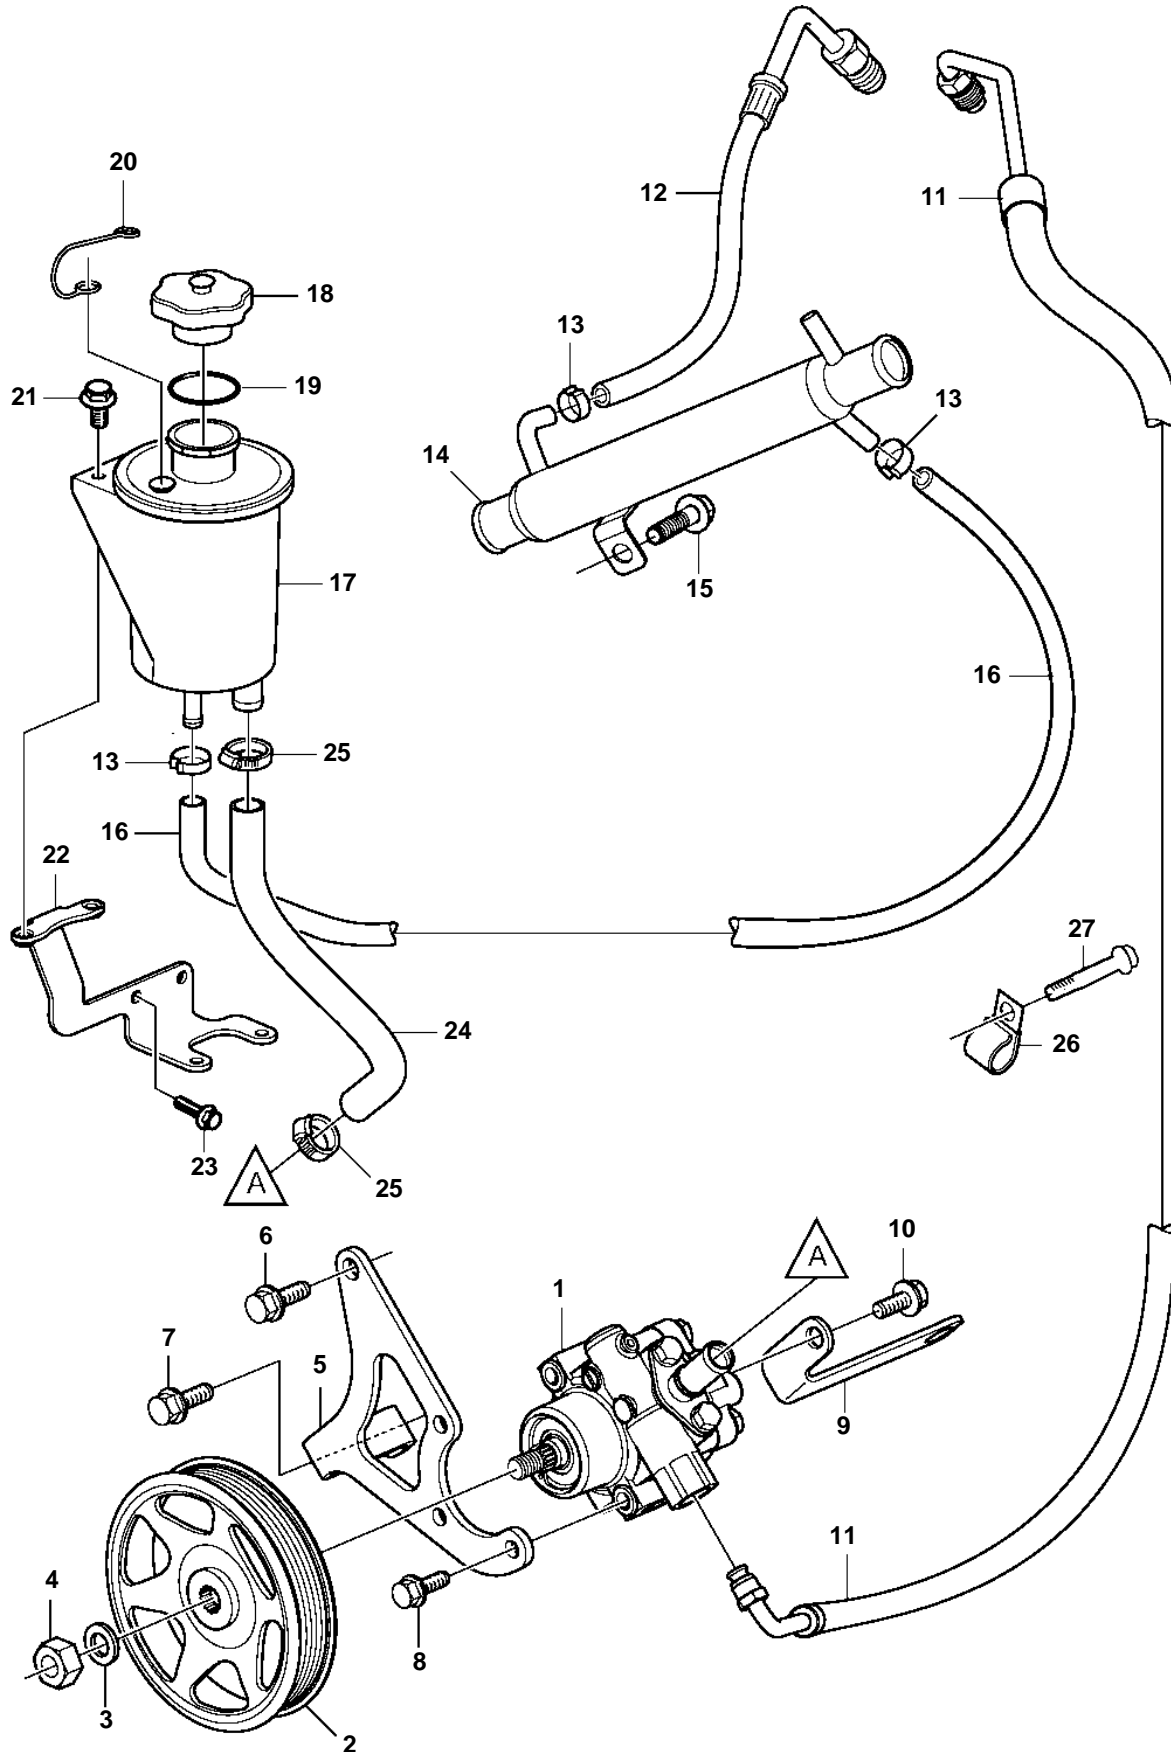

5.7GiCE-300-J, 5.7GiCE-300-JF, 5.7GXiCE-J, 5.7GXiCE-JF, 5.7GiCE-300-M, 5.7GiCE-300-MF, 5.7GXiCE-M, 5.7GXiCE-MF

5.7GiCE-300-J, 5.7GiCE-300-JF, 5.7GXICE-J, 5.7GXICE-JF, 5.7GiCE-300-M, 5.7GiCE-300-MF, 5.7GXICE-M, 5.7GXICE-MF

REF	PART NO.	QTY	DESCRIPTION	NOTES
1	3887373	1	Power steering pump	
2	3889611	1	Pulley	
3	3889615	1	Washer	
4	3889613	1	Nut	
5	3887731	1	Bracket	
6	3853405	1	Screw	
7	3853557	1	Screw	
8	3595499	3	Screw	
9	3887776	1	Bracket	
10	3595499	1	Screw	
11	3887986	1	Hose assembly	
12	3863148	1	Hose	
13	982663	3	Hose clamp	
14	3862629	1	Oil cooler	
15	3860582	1	Screw	
16	3593914	1	Hose	
17	3887375	1	Reservoir	
18		1	· Cap	not sold separately
19		1	· O-ring	not sold separately
20		1	· Retainer	not sold separately
21	945358	2	Flange screw	
22	40005662	1	Bracket	
23	3595499	2	Screw	
24	40005059	1	Hose	
25	3853794	2	Hose clamp	
26		1	Clamp, J	
27	3853392	1	Screw	