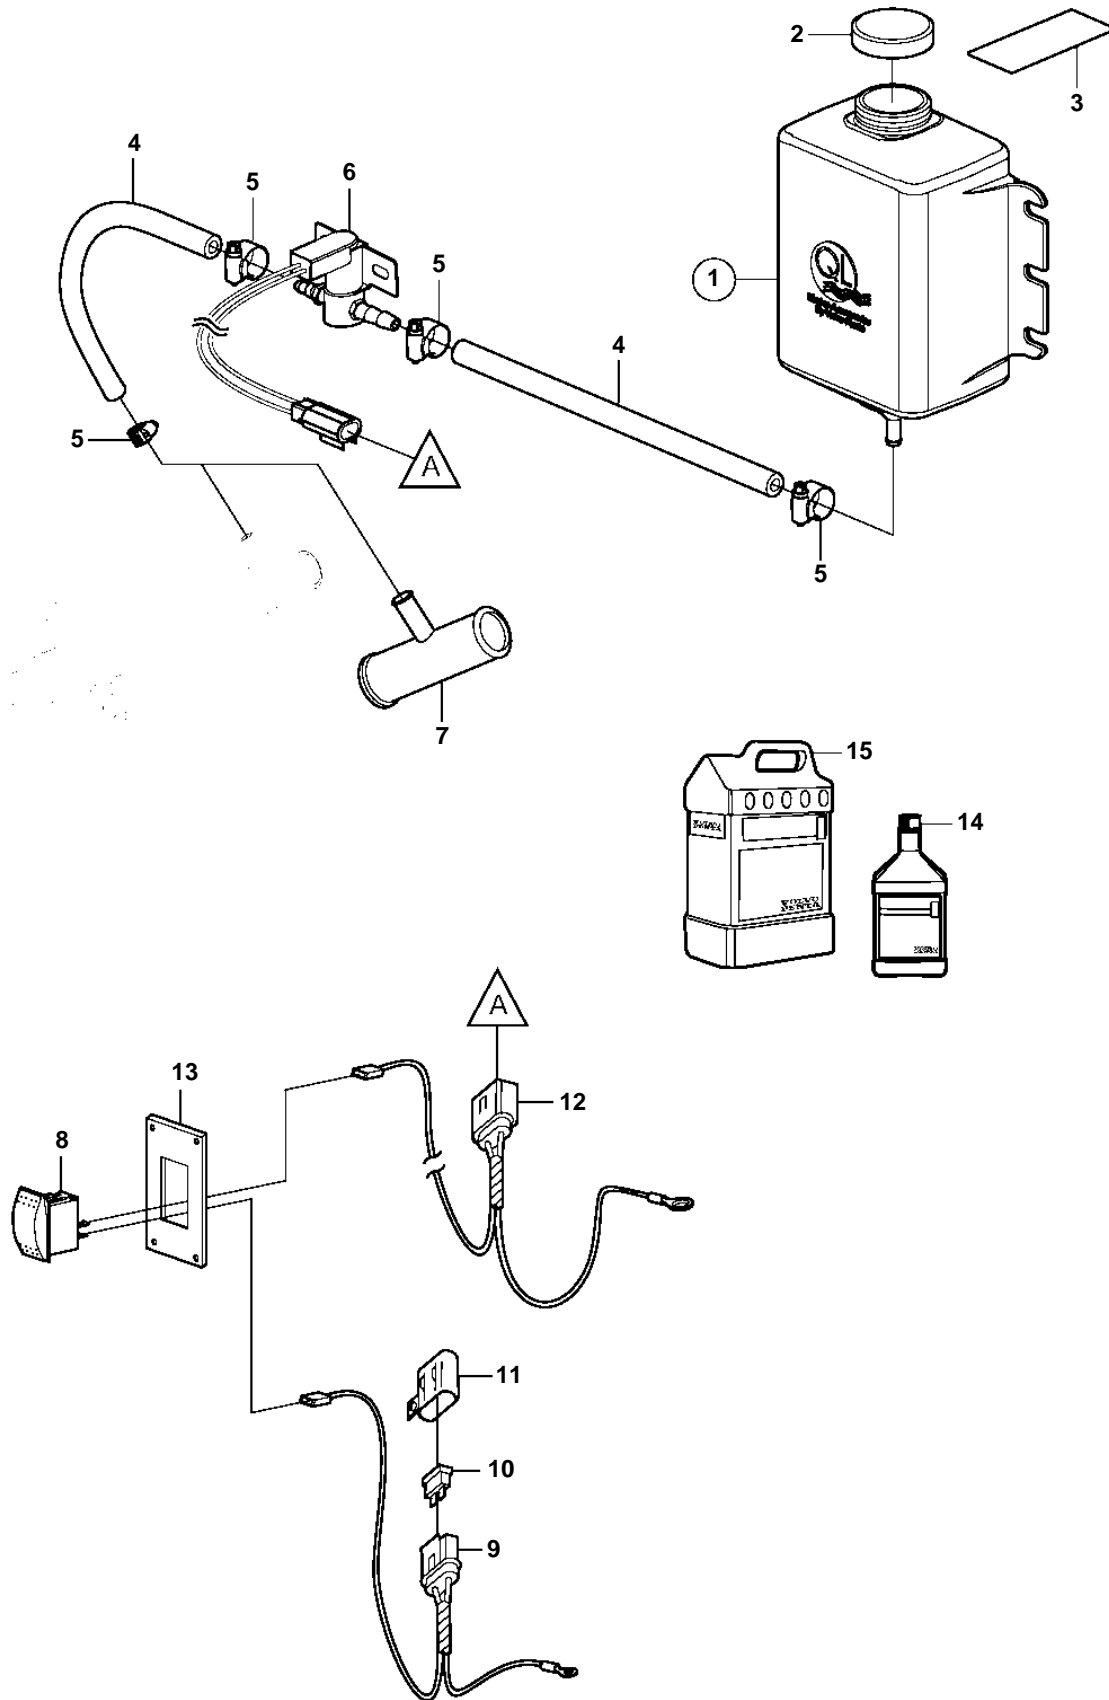

5.7GiCE-300-J, 5.7GiCE-300-JF, 5.7GXiCE-J, 5.7GXiCE-JF, 5.7GiCE-300-M, 5.7GiCE-300-MF, 5.7GXiCE-M, 5.7GXiCE-MF

23330

5.7GiCE-300-J, 5.7GiCE-300-JF, 5.7GXICE-J, 5.7GXICE-JF, 5.7GiCE-300-M, 5.7GiCE-300-MF, 5.7GXICE-M, 5.7GXICE-MF

REF	PART NO.	QTY	DESCRIPTION	NOTES
1	3808877	1	Reservoir	
2		1	• Cap	not sold separately
3	7741899	1	Decal	
4	3587529	1	Hose	Cut
5	3860413	4	Hose clamp	
6	3808911	1	Solenoid valve	
7	3589414	1	T-nipple	1"
	3589415	1	T-nipple	1.25"
8	3862491	1	Switch	
9	3862489	1	Wiring harness	
10	983966	1	• Fuse	
11	8072808	1	• Cover	
12	3862490	1	Wiring harness	
13	3862899	1	Switch plate	Black
	3862898	1	Switch plate	White
	3862900	1	Switch plate	Woodgrain
14	41103103	1	Neutralizing agent	1 Quart (946ml)
15	41103102	1	Neutralizing agent	1 Gallon (3,78L)