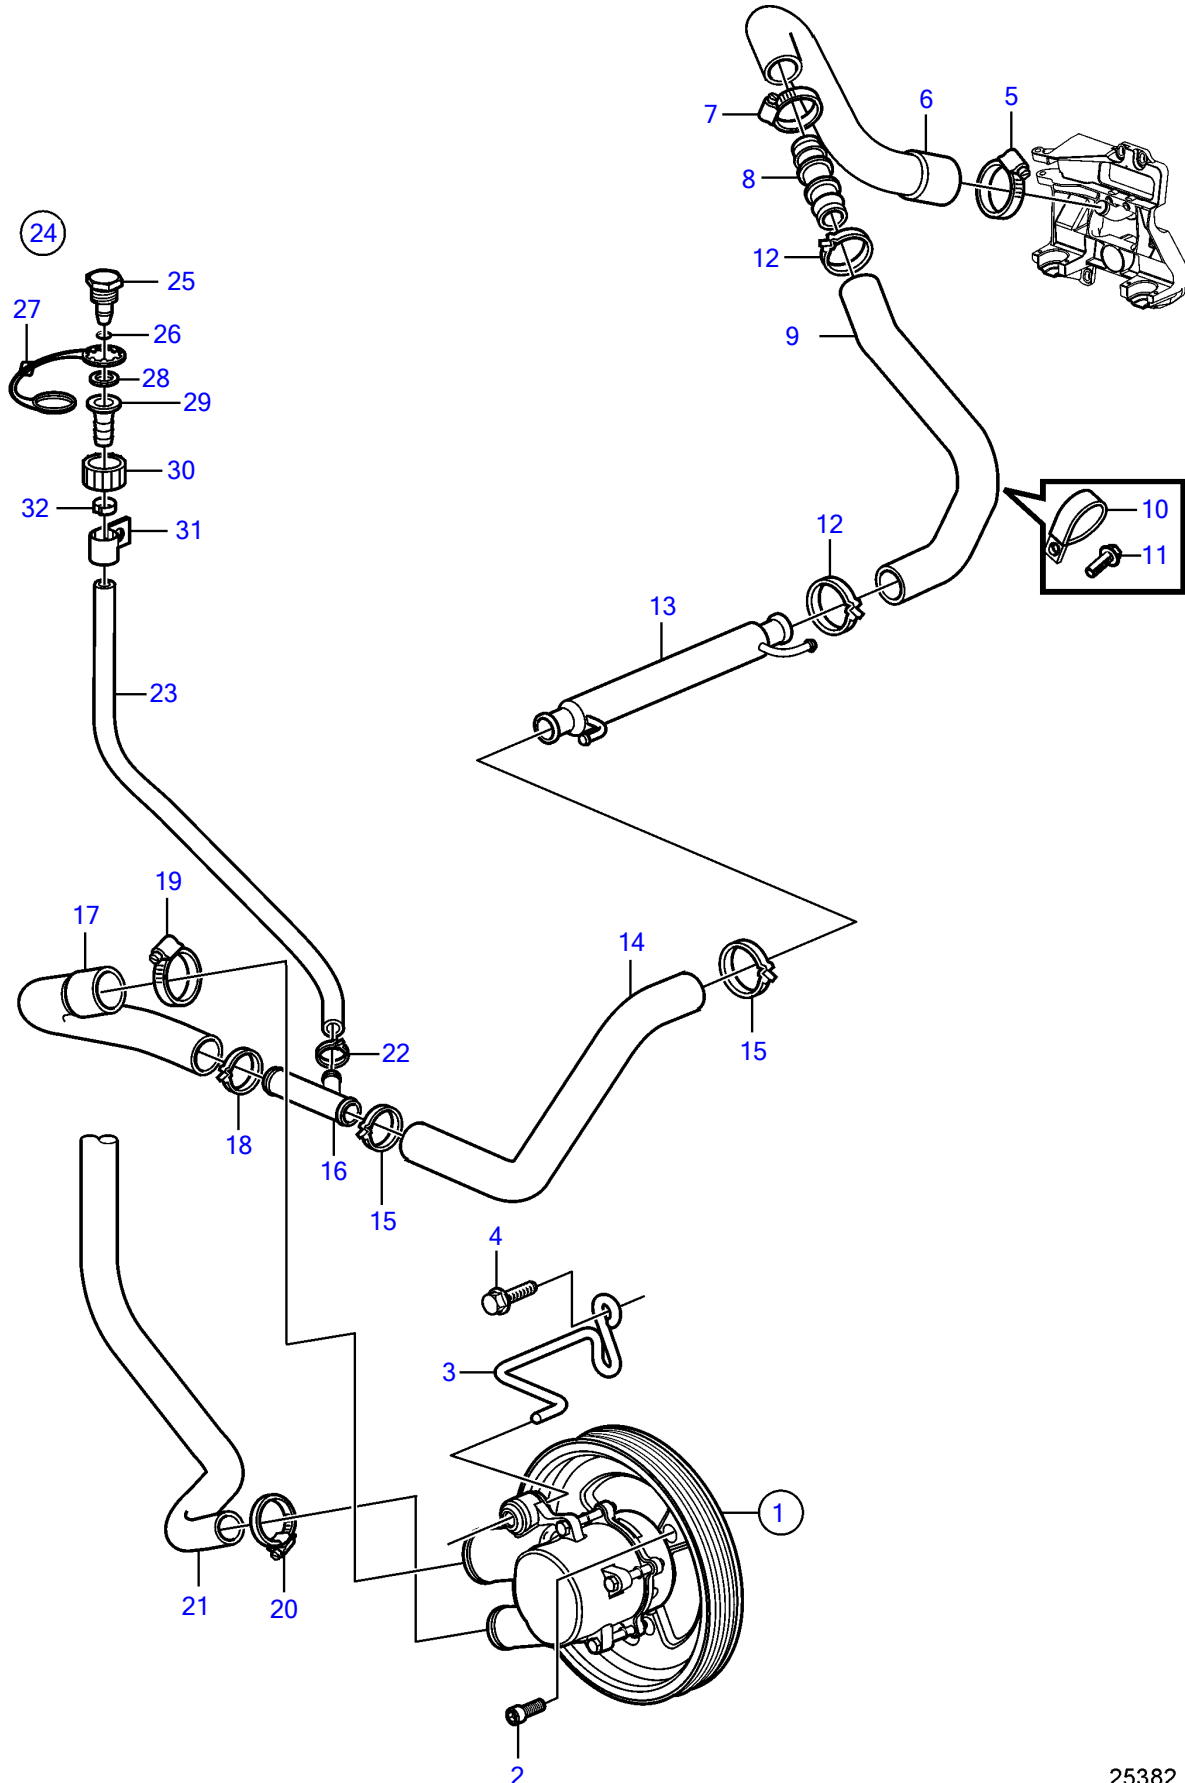

5.7GiC-300-R, 5.7GXIC-320-R

5.7GiC-300-R, 5.7GXIC-320-R

REF	PART NO.	QTY	DESCRIPTION	NOTES
1	21212799	1	Pump	
2	3857939	3	Screw	
3	3812240	1	Bracket	
4	3860163	2	Flange screw	
5	3812302	1	Hose clamp	
6	21340837	1	Hose	
7	3863444	2	Hose clamp	
8	21429137	1	Connector	
9	21429139	1	Hose	
10	3853312	2	Clamp	
	21619466	2	Attaching clamp	
11	(3853557)	2	Flange screw	Obsolete part, 3/8" - 16 unc, L=0.75" (19mm)
12		2	Hose clamp	
13	21399019	1	Hydraulic oil cooler	
14	21340840	1	Hose	
15	982645	2	Clamp	
16	3862699	1	T-pipe	
17	21429134	1	Hose	
18	3863440	1	Hose clamp	
19		1	Hose clamp	
20	3852602	1	Hose clamp	
21	3817817	1	Hose, therm. housing	For seawater cooled engine
	21338608	1	Hose, heat exchanger	For freshwater cooled engine
22	978173	1	Hose clamp	
23	3857823	1	Hose	
24	3807440	1	Connector	
25		1	• Cap	not sold separately
26	942978	1	• O-ring	
27	3862082	1	• Retainer	
28	3807664	1	• Washer	
29		1	• Connector	not sold separately
30		1	• Connector	not sold separately
31	3862891	1	Attaching clamp	
32	978174	1	Hose clamp	