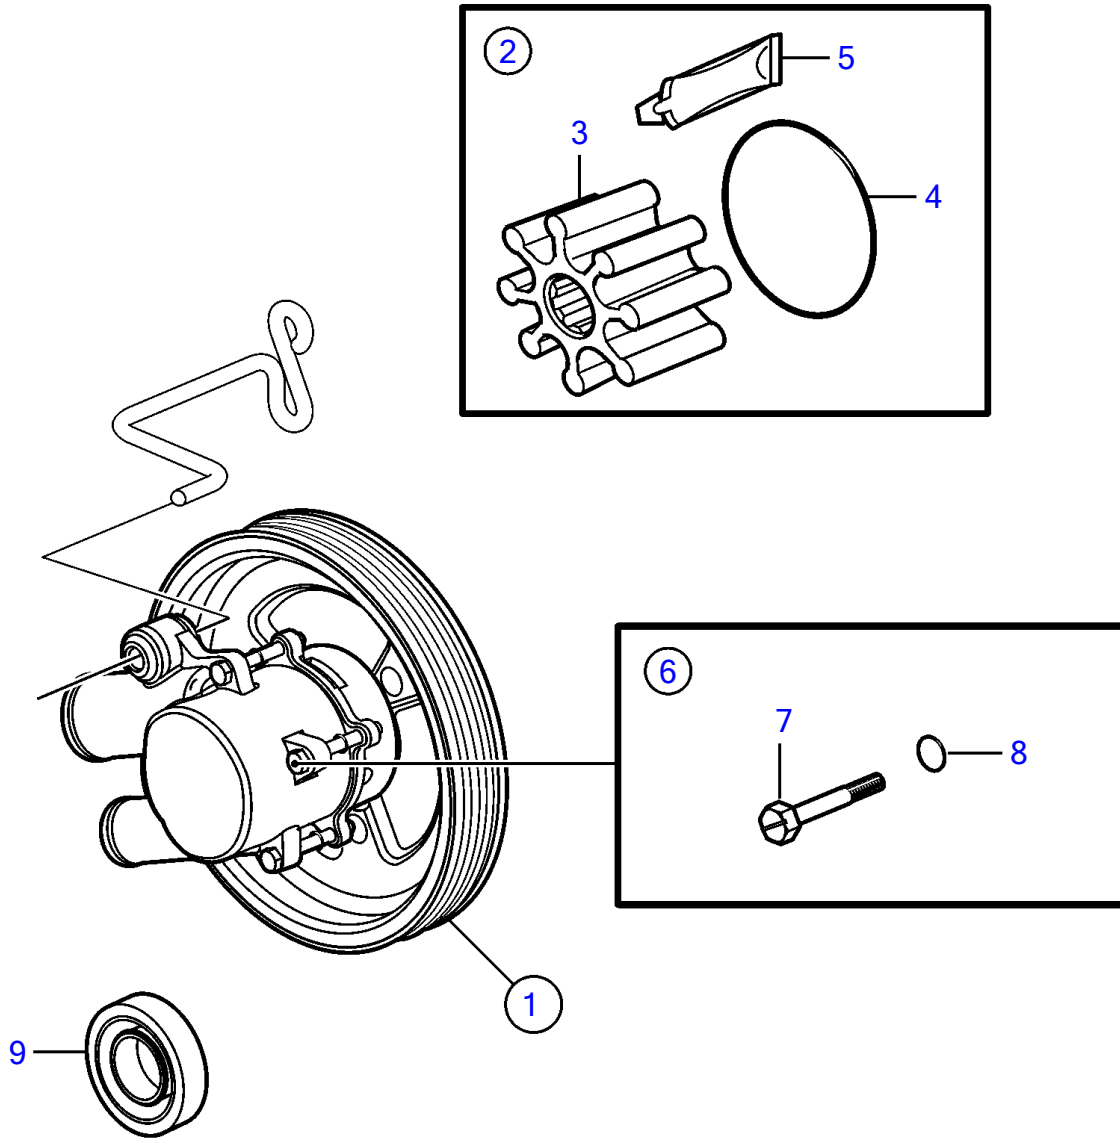

5.7GiC-300-R, 5.7GXIC-320-R

5.7GiC-300-R, 5.7GXIC-320-R

REF	PART NO.	QTY	DESCRIPTION	NOTES
1	21212799	1	Pump	
2	21213664	1	Impeller kit	
3	21212794	1	• Impeller	
4	3858938	1	• O-ring	
5		1	• Lubricant, glycerin	not sold separately
6	21951332	1	Screw kit	
7		4	• Screw	
8		4	• O-ring	
9	827247	1	Sealing ring	