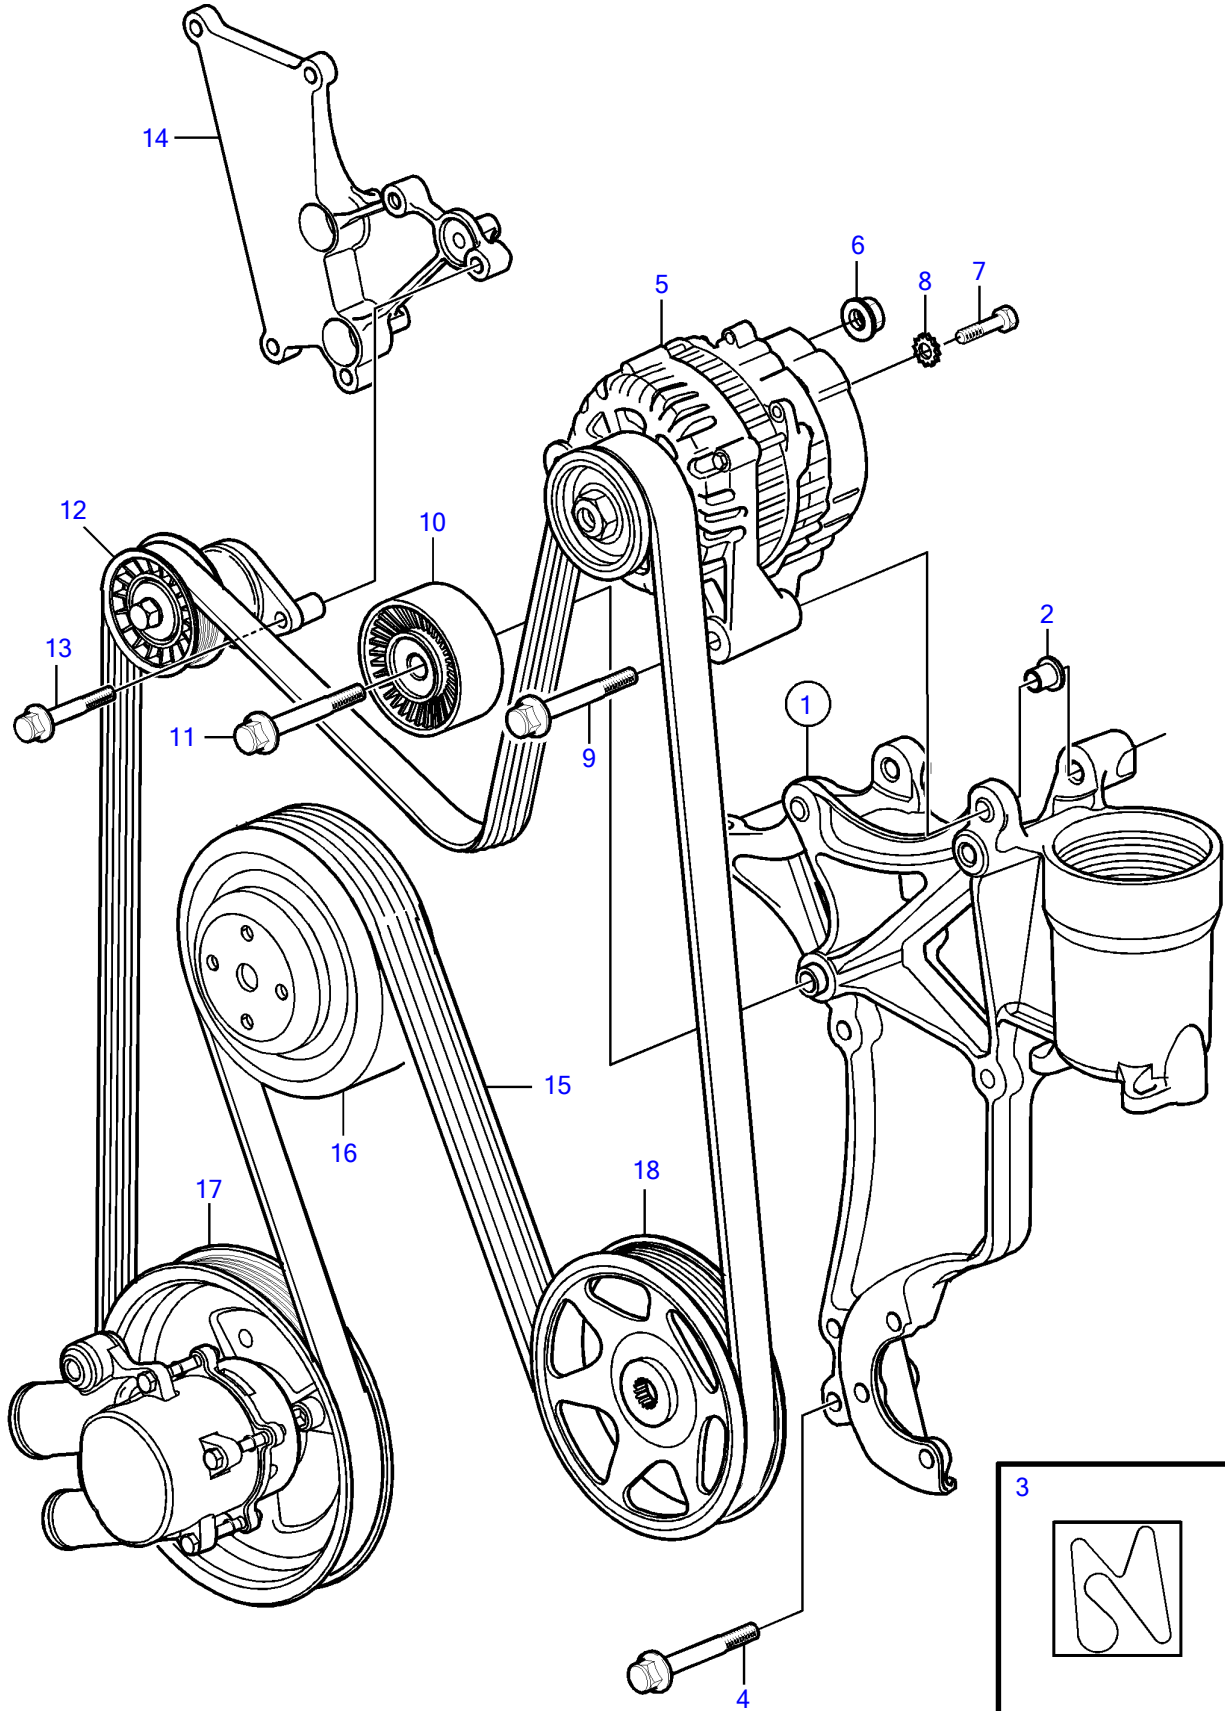

5.7GiC-300-P, 5.7GXIC-P

5.7GiC-300-P, 5.7GXIC-P

REF	PART NO.	QTY	DESCRIPTION	NOTES
1	21573817	1	Bracket	
2	3863175	2	• Bushing	
3	3863274	1	Decal	
4	3853392	4	Flange screw	
5	3884950	1	Alternator	
6	945408	1	Flange nut	
7	3852208	1	Screw	
8	3852520	1	Washer	
9	947790	2	Flange screw	
10	21585053	1	Idler pulley	
11	21425128		Flange screw	
12	3885250	1	Belt tensioner	
13	3850753	2	Flange screw	
14	21358873	1	Bracket	See "Fuel system" page
15	21399021	1	Belt	
16		1	Pulley, circulation pump	
17		1	Sea water pump	
18		1	Pulley, power steering pump	