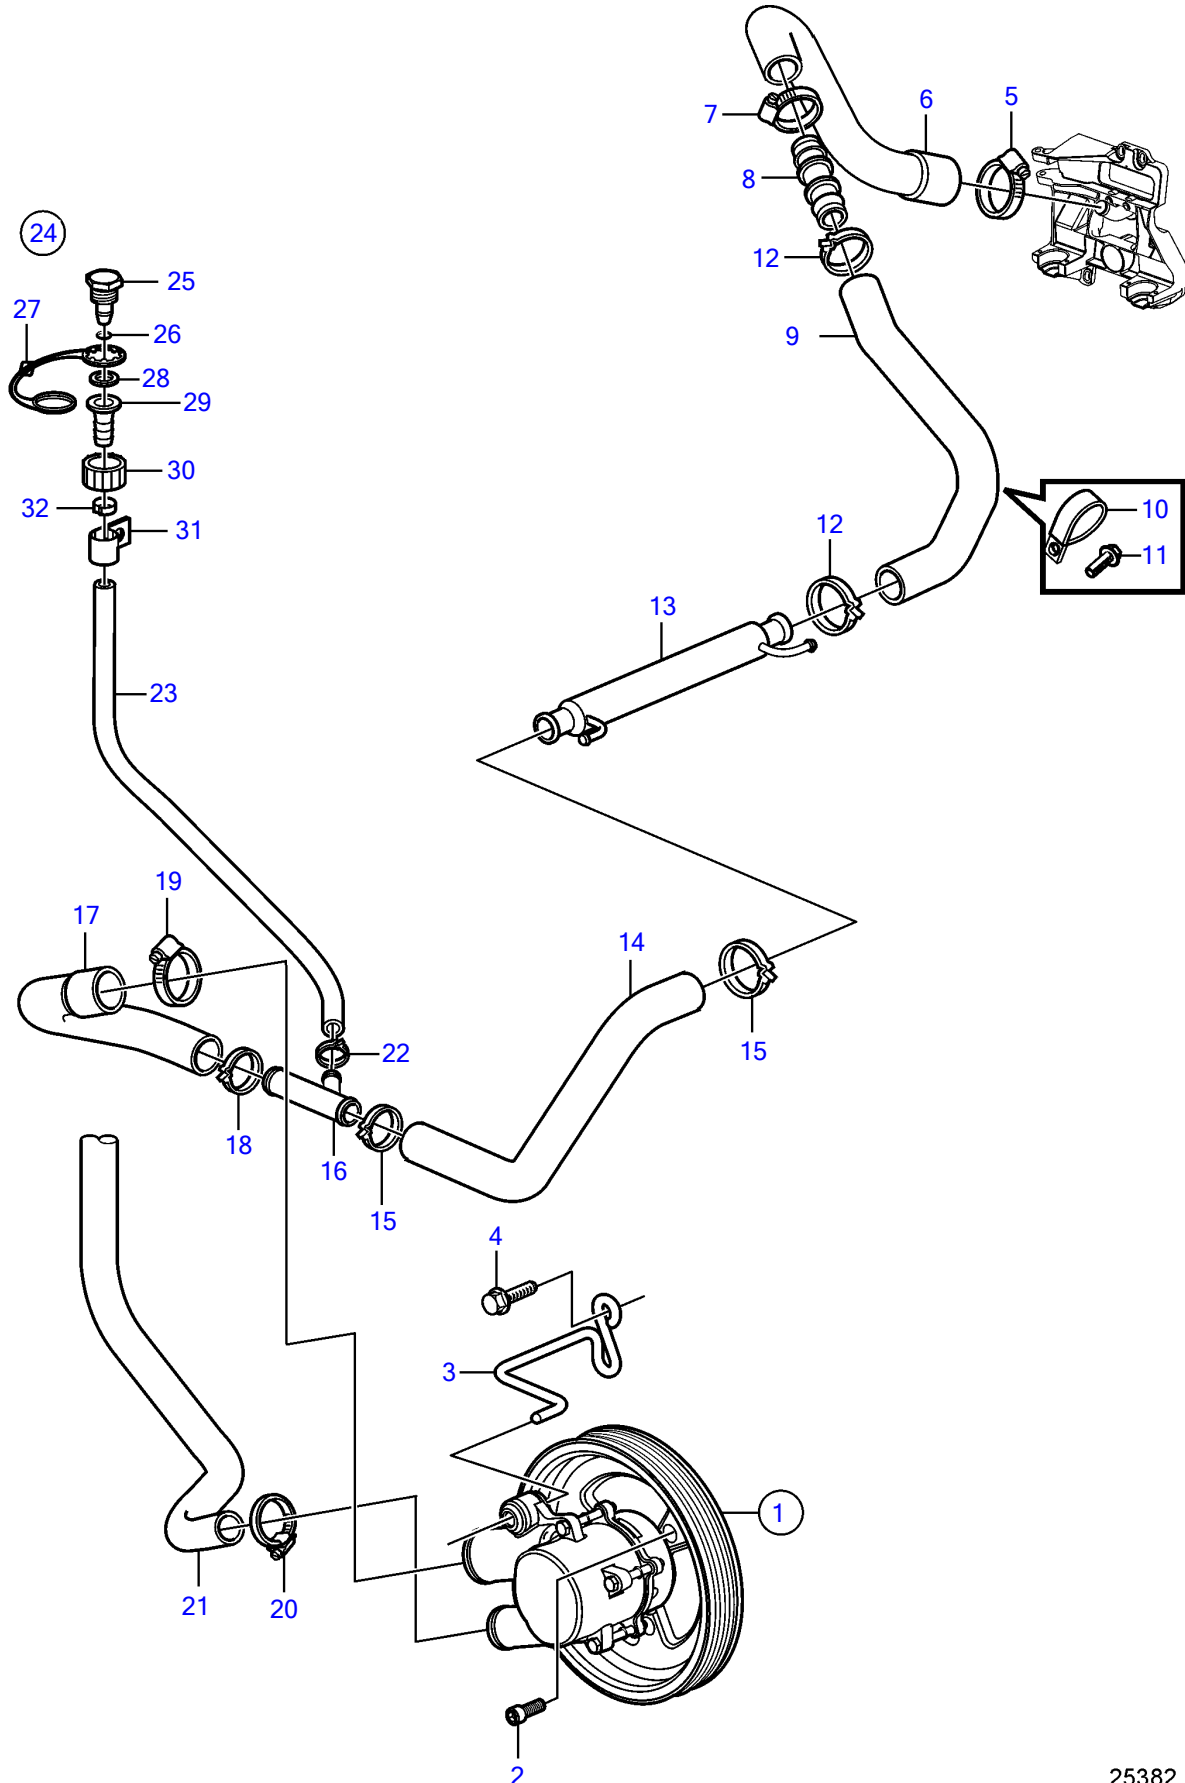

5.7GiC-300-P, 5.7GXIC-P

5.7GiC-300-P, 5.7GXIC-P

REF	PART NO.	QTY	DESCRIPTION	NOTES
1	21212799	1	Pump	
2	3857939	3	Screw	
3	3812240	1	Bracket	
4	3860163	2	Flange screw	
5	3812302	1	Hose clamp	
6	21340837	1	Hose	
7	3863444	2	Hose clamp	
8	21429137	1	Connector	
9	21429139	1	Hose	
10	3853312	2	Clamp	
	21619466	2	Attaching clamp	
11	(3853557)	2	Flange screw	Obsolete part, 3/8" - 16 unc, L=0.75" (19mm)
12		2	Hose clamp	
13	21399019	1	Hydraulic oil cooler	
14	21340840	1	Hose	
15	982645	2	Clamp	
16	3862699	1	T-pipe	
17	21429134	1	Hose	
18	3863440	1	Hose clamp	
19		1	Hose clamp	
20	3852602	1	Hose clamp	
21	3817817	1	Hose, therm. housing	For seawater cooled engine
	21338608	1	Hose, heat exchanger	For freshwater cooled engine
22	978173	1	Hose clamp	
23	3857823	1	Hose	
24	3807440	1	Connector	
25		1	• Cap	not sold separately
26	942978	1	• O-ring	
27	3862082	1	• Retainer	
28	3807664	1	• Washer	
29		1	• Connector	not sold separately
30		1	• Connector	not sold separately
31	3862891	1	Attaching clamp	
32	978174	1	Hose clamp	