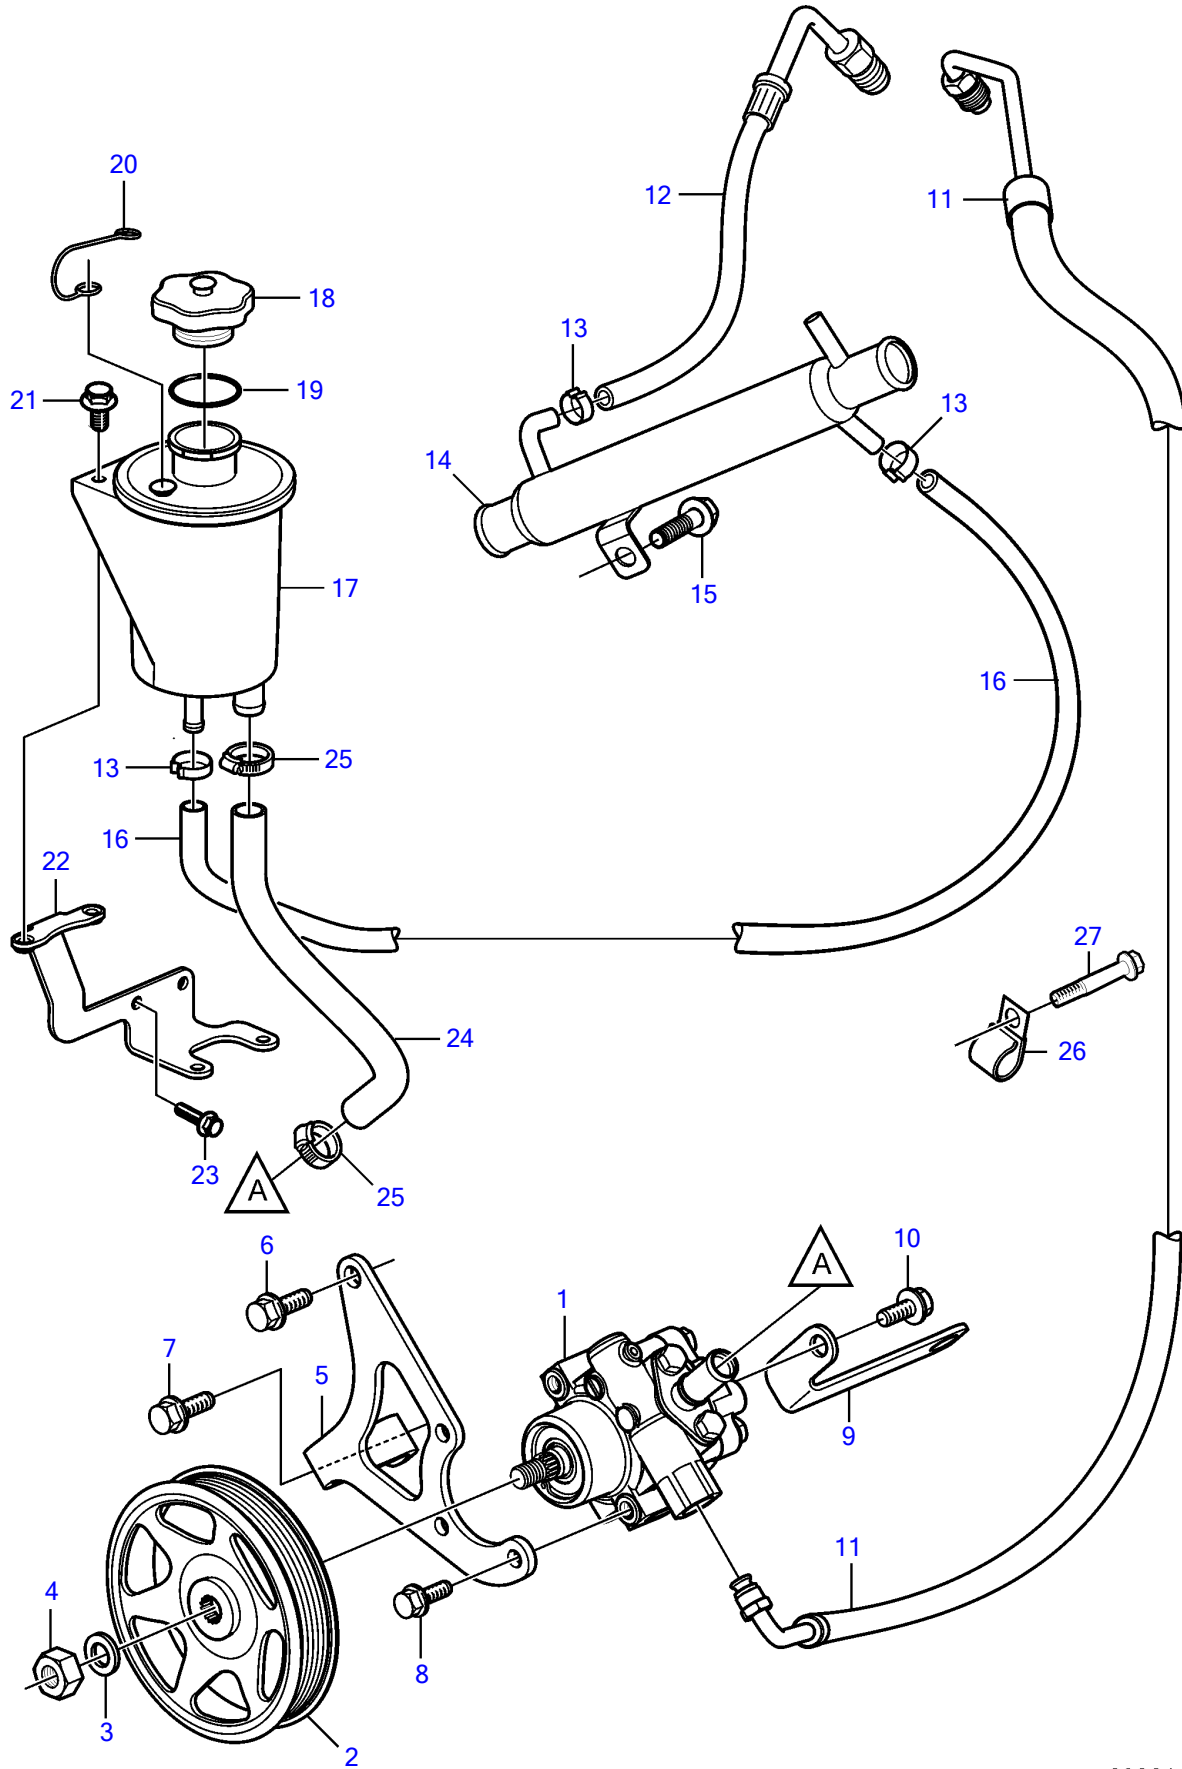

5.7GiC-300-J, 5.7GiC-300-JF, 5.7GXiC-J, 5.7GXiC-JF

5.7GiC-300-J, 5.7GiC-300-JF, 5.7GXIC-J, 5.7GXIC-JF

REF	PART NO.	QTY	DESCRIPTION	NOTES
1	3887373	1	Power steering pump	
2	3889611	1	Pulley	
3	3889615	1	Washer	
4	3889613	1	Nut	
5	3887731	1	Bracket	
6	3853405	1	Screw	
7	(3853557)	1	Flange screw	Obsolete part
8	3595499	3	Flange screw	
9	3887776	1	Bracket	
10	3595499	1	Flange screw	
11	3887986	1	Hose assembly	
12	3863148	1	Hose	
13	982663	3	Hose clamp	
14	3862629	1	Oil cooler	
15	3860582	1	Flange screw	
16	3593914	1	Hose	
17	3887375	1	Reservoir	
18		1	• Cap	Not sold separately
19		1	• O-ring	Not sold separately
20		1	• Retainer	Not sold separately
21	945358	2	Flange screw	
22	40005662	1	Bracket	
23	3595499	2	Flange screw	
24	40005059	1	Hose	
25	3853794	2	Hose clamp	
26	(984038)	1	Clamp, J	Obsolete part
27	3853392	1	Flange screw	