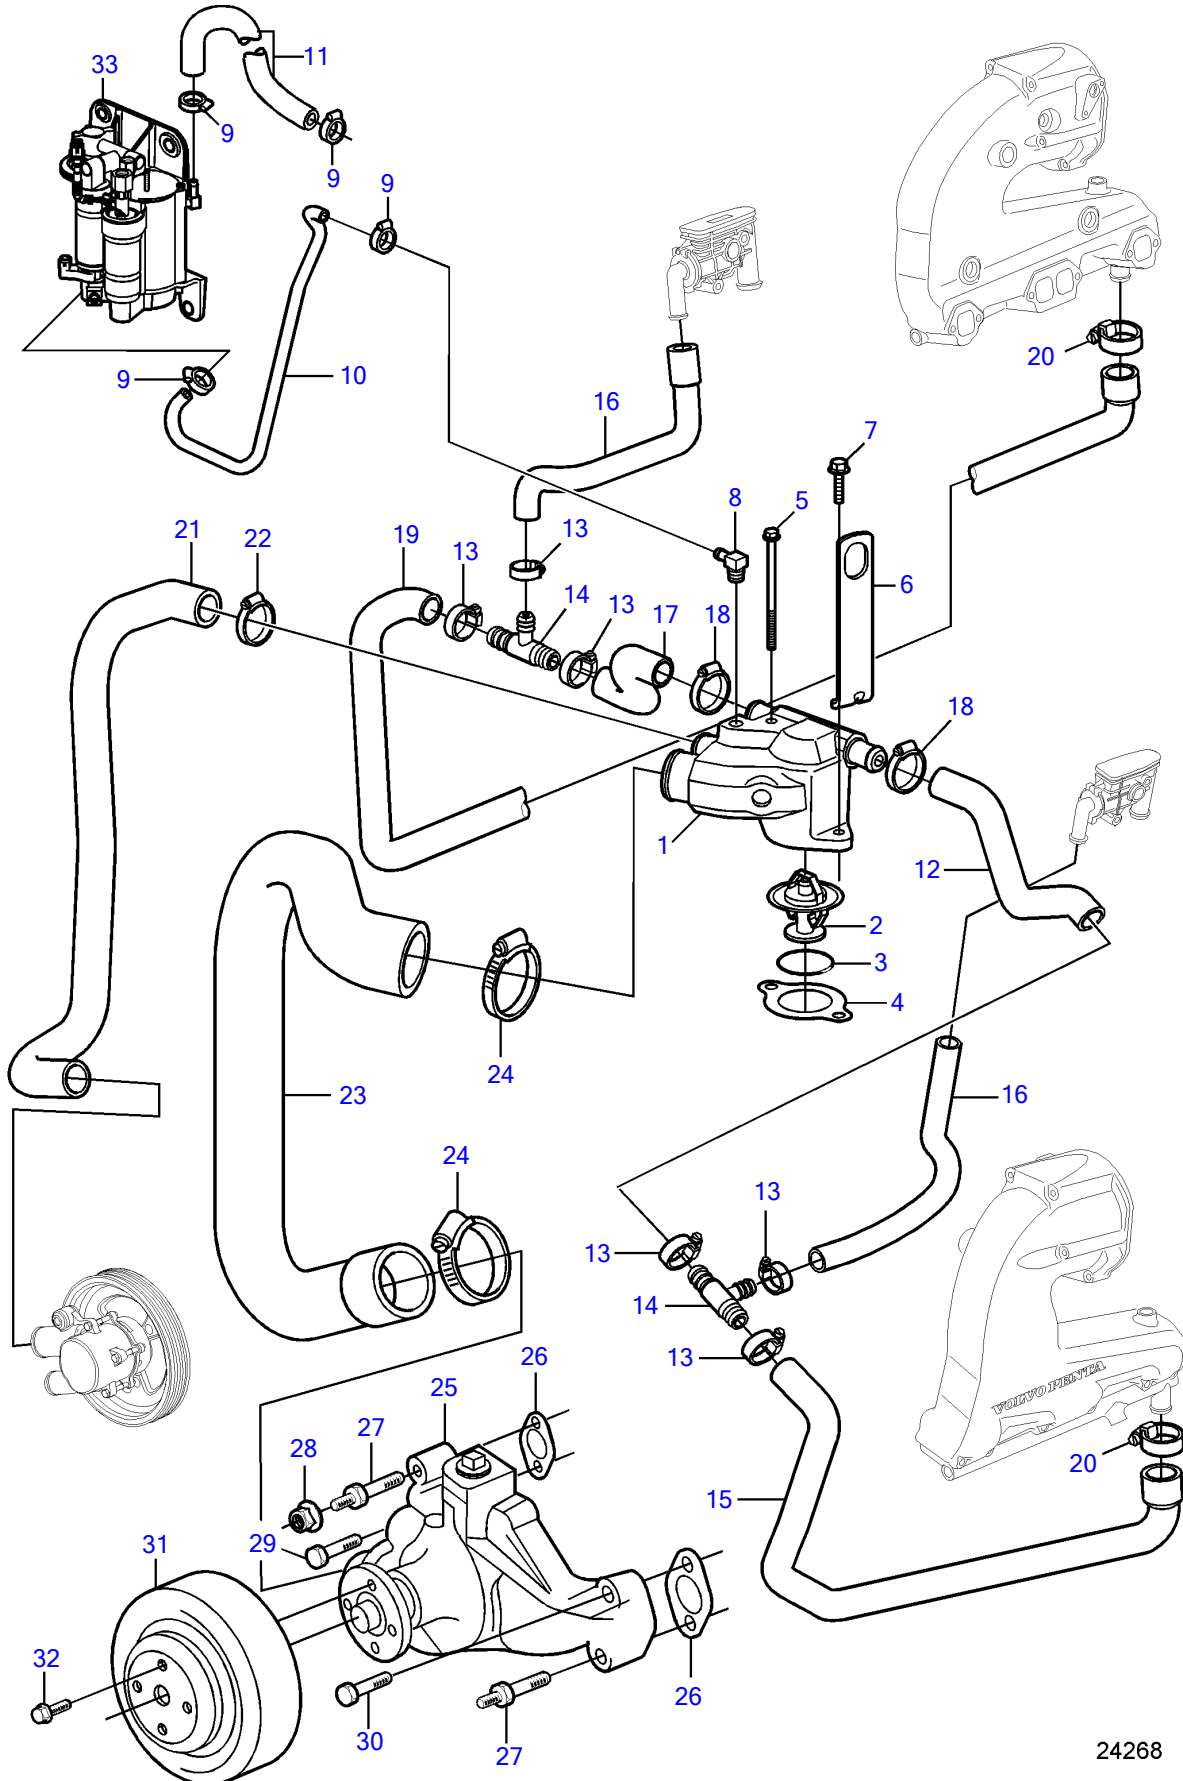

5.7GiC-300-J, 5.7GXiC-J

24268

## 5.7GiC-300-J, 5.7GXIC-J

REF	PART NO.	QTY	DESCRIPTION	SEE SEC.	NOTES
1	3589553	1	Thermostat housing		
2	3587597	1	Thermostat		
3	983944	1	O-ring		
4	3852111	1	Gasket		
5	968842	1	Flange screw		
6	3593503	1	Bracket		
7	946671	1	Flange screw		
8	3853597	1	Elbow		
9	3860413	4	Hose clamp		
10	3862550	1	Hose		
11	21114718	1	Hose		
12	21106506	1	Hose		
13	3863439	6	Hose clamp		
14	3595495	1	Adapter		
15	21106508	1	Hose		
16		2	Hose	22414	
17	21106502	1	Hose		
18	3863439	2	Hose clamp		
19	21106504	1	Hose		
20	3863444	1	Hose clamp		
21	3817817	1	Hose		
22	3863441	1	Hose clamp		
23	3862523	1	Hose		
24	3863438	2	Hose clamp		
25	3853850	1	Circulation pump		
26	3852477	2	Gasket		
27	3856147	2	Stud		
28	3853403	1	Nut retainer		
29	(3856137)	1	Bolt		Obsolete part
30	3856136	1	Bolt		
31	3860083	1	Pulley		
32	3863054	4	Flange screw		
33		1	Fuel pump		See "Fuel system" page