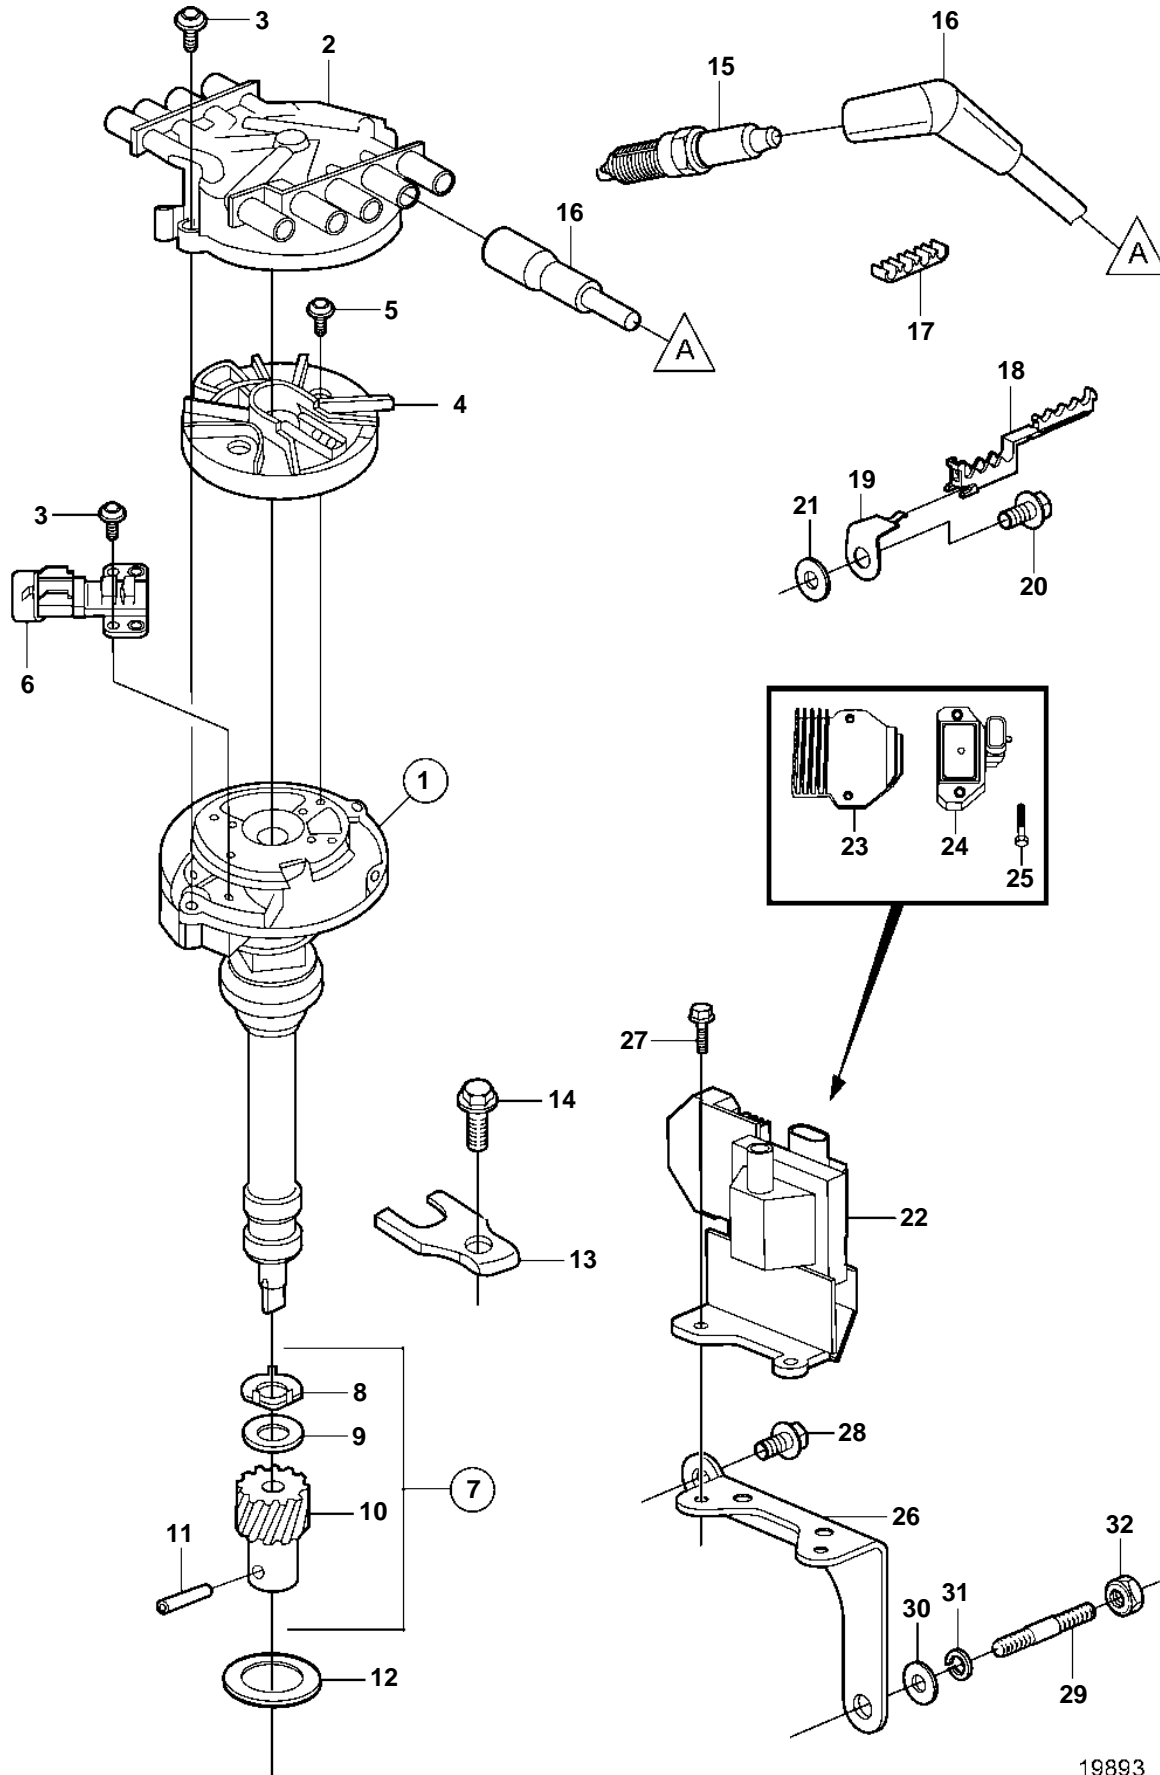

5.7Gi-G, 5.7Gi-GF, 5.7GXi-H, 5.7GXi-HF, 5.7OSi-G, 5.7OSi-GF, 5.7OSXi-G, 5.7OSXi-GF

19893

5.7Gi-G, 5.7Gi-GF, 5.7GXi-H, 5.7GXi-HF, 5.7OSi-G, 5.7OSi-GF, 5.7OSXi-G, 5.7OSXi-GF

| REF | PART NO. | QTY | DESCRIPTION | NOTES |
|-----|----------|-----|-----------------------------|---------------------|
| 1 | 3861987 | 1 | Distributor | |
| 2 | 3858975 | 1 | · Distributor cap | |
| 3 | 3858976 | 4 | · Bolt | |
| 4 | 3858977 | 1 | · Rotor | |
| 5 | 3858978 | 2 | · Bolt | |
| 6 | 3863130 | 1 | · Sensor, camshaft position | |
| 7 | 3858980 | 1 | · Kit | |
| 8 | | 1 | · · Washer | not sold separately |
| 9 | | 1 | · · Washer | not sold separately |
| 10 | | 1 | · · Gear | not sold separately |
| 11 | | 1 | · · Pin | not sold separately |
| 12 | 3852109 | 1 | Gasket | |
| 13 | 3852108 | 1 | Clamp | |
| 14 | 3861978 | 1 | Screw | |
| 15 | 3858996 | 2 | Kit | 4 pack |
| | 3858998 | X | Kit | 24 pack |
| 16 | 3888328 | 1 | Ignition cable kit | |
| 17 | 3852491 | 2 | Retainer | |
| 18 | 3852619 | 2 | Retainer | |
| 19 | 3856052 | 2 | Bracket | |
| 20 | 3853557 | 2 | Screw | |
| 21 | 980933 | 1 | Washer | Starboard |
| 22 | 3861985 | 1 | Coil | |
| 23 | 3858985 | 1 | · Cooling plate | |
| 24 | 3858984 | 1 | · Module | |
| 25 | 3858986 | 2 | · Bolt | |
| 26 | 3863294 | 1 | Bracket | |
| 27 | 946544 | 2 | Flange screw | |
| 28 | 3860582 | 1 | Screw | |
| 29 | 982675 | 1 | Stud | |
| 30 | 980933 | 1 | Washer | |
| | 982475 | 1 | Spring washer | |
| 31 | 982679 | 1 | Toothed washer | |
| 32 | 982672 | 1 | Hexagon nut | |