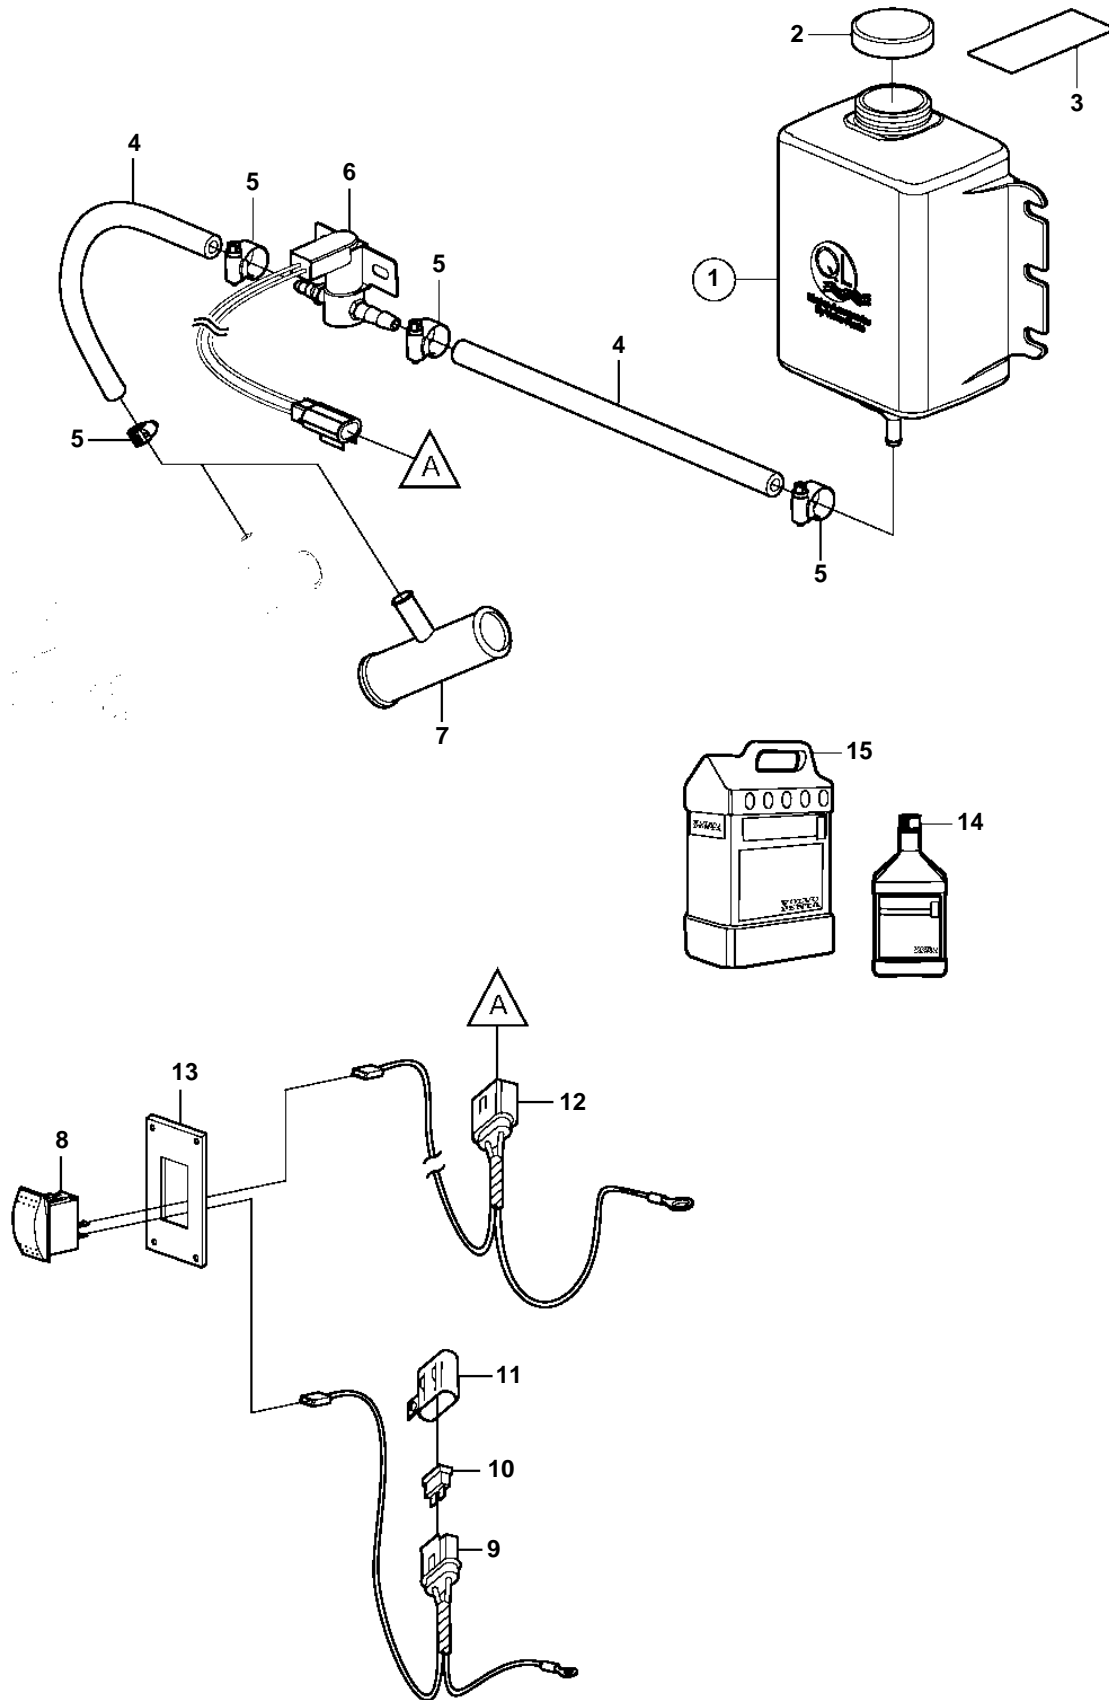

5.7Gi-G, 5.7Gi-GF, 5.7GXi-H, 5.7GXi-HF, 5.7OSi-G, 5.7OSi-GF, 5.7OSXi-G, 5.7OSXi-GF

23330

5.7Gi-G, 5.7Gi-GF, 5.7GXi-H, 5.7GXi-HF, 5.7OSi-G, 5.7OSi-GF, 5.7OSXi-G, 5.7OSXi-GF

REF	PART NO.	QTY	DESCRIPTION	NOTES
1	3808877	1	Reservoir	
2		1	• Cap	not sold separately
3	7741899	1	Decal	
4	3587529	1	Hose	Cut
5	3860413	4	Hose clamp	
6	3808911	1	Solenoid valve	
7	3589414	1	T-nipple	1"
	3589415	1	T-nipple	1.25"
8	3862491	1	Switch	
9	3862489	1	Wiring harness	
10	983966	1	• Fuse	
11	8072808	1	• Cover	
12	3862490	1	Wiring harness	
13	3862899	1	Switch plate	Black
	3862898	1	Switch plate	White
	3862900	1	Switch plate	Woodgrain
14	41103103	1	Neutralizing agent	1 Quart (946ml)
15	41103102	1	Neutralizing agent	1 Gallon (3,78L)