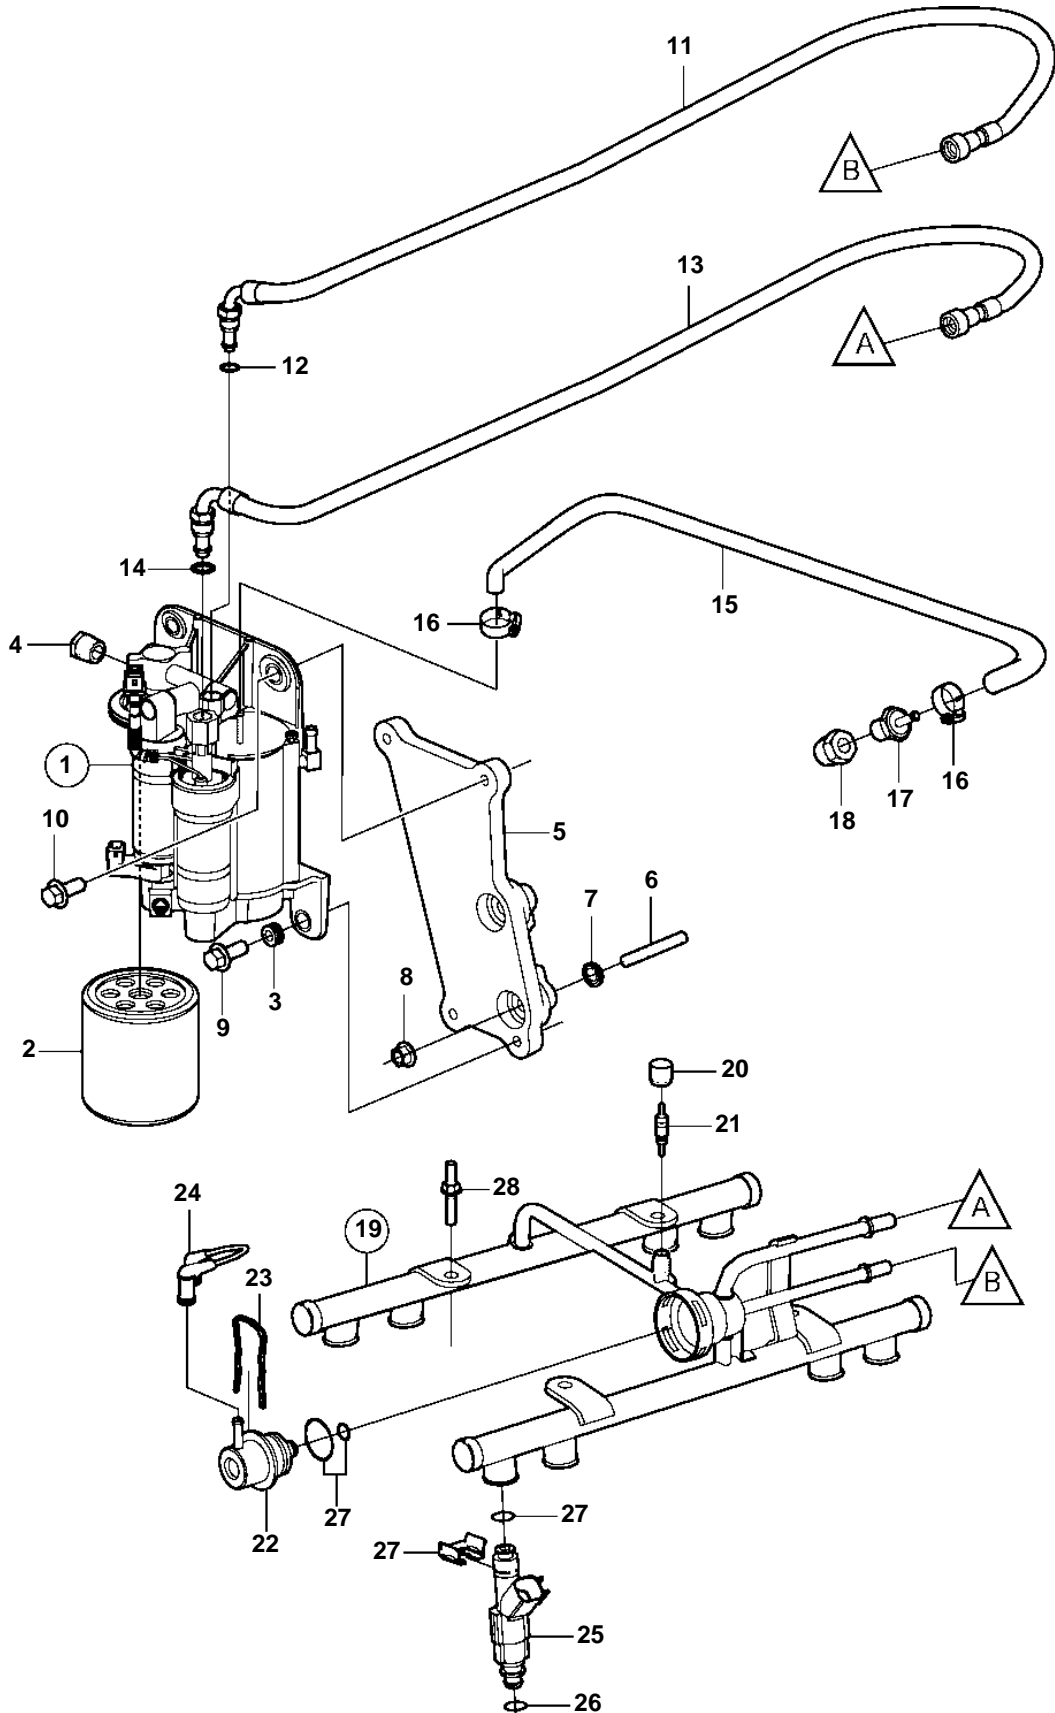

5.7Gi-F, 5.7Gi-FF, 5.7OSi-E, 5.7OSi-EF, 5.7GXi-G, 5.7GXi-GF, 5.7OSXi-E, 5.7OSXi-EF

5.7Gi-F, 5.7Gi-FF, 5.7OSi-E, 5.7OSi-EF, 5.7GXi-G, 5.7GXi-GF, 5.7OSXi-E, 5.7OSXi-EF

REF	PART NO.	QTY	DESCRIPTION	NOTES
1	3861355	1	Fuel pump kit	
	3588865	1	· Fuel pump kit	HIGH PRESSURE PUMP
2	3862228	1	· Fuel filter	
3	3861396	4	· Rubber bushing	
4	3857816	1	Bushing	
5	3861031	1	Bracket	
6	3860928	2	Stud	
7	3860538	2	Nut, speed	
8	3853404	2	Lock nut	
9	982702	2	Flange screw	
10	982702	2	Flange screw	SEA WATER COOLING
	946472	2	Screw	FRESH WATER COOLING
11	3862635	1	Fuel line	
12	3850424	1	· O-ring	
13	3862634	1	Fuel line	
14	3850423	1	· O-ring	
15	3807070	1	Hose	
16	3860413	2	Clamp	
17	3860290	1	Impulse limiter	
18	3861926	1	Fitting	
19	3858966	1	Fuel pipe	
20	3858972	1	Cap	
21	3858971	1	Fuel valve	
22	3858967	1	Fuel press regulator	
23	3858968	1	Clip	
24	3858974	1	Hose	
25	3858969	8	Injector	
26	3858981	X	O-ring	Includes 16 o-rings for injectors and 2 o-rings for pressure regulator.
27	3858970	8	Retainer	
28	3858973	4	Stud	