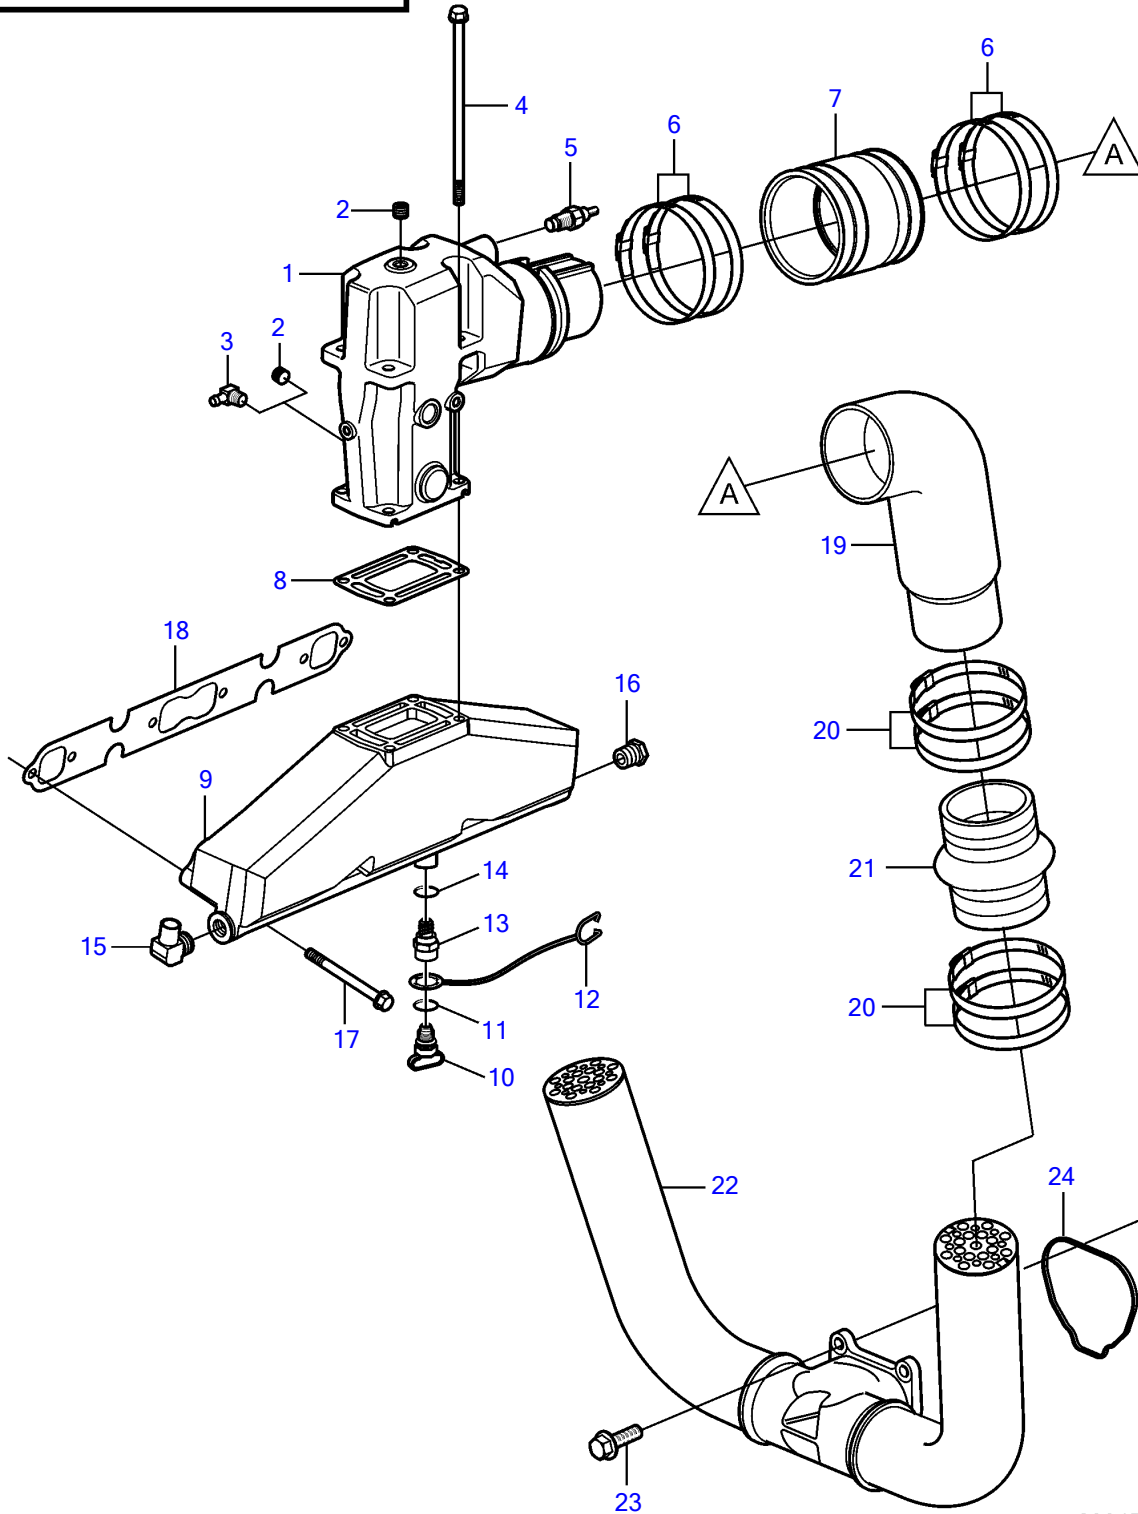

5.7Gi-300-R, 5.7GXi-320-R

5.7Gi-300-R, 5.7GXl-320-R

REF	PART NO.	QTY	DESCRIPTION	SEE SEC.	NOTES
1	3889965	2	Manifold		
			• Bulletin P-25-1-4	P-25-1-4-EN	Tall Riser Options
2	3850740	3	Plug		
3	3853597	1	Elbow		
4	3808361	8	Flange screw		
5	3862500	2	Temperature sensor		
6	3863443	8	Hose clamp		
7	3852696	2	Hose		
8	3863191	1	Kit		
		2	• Gasket		not sold separately
9	3847501	2	Manifold		
10	21114522	2	• Drain plug		
	3849500	1	• • Plug		Replaced by 21114522, not sold separately
11	976970	1	• • O-ring		
12	3849892	1	• • Retainer		
13	21238201	2	• Adapter		
14	976970	2	• • O-ring		
15	3852538	2	• Elbow		
16	3595388	2	• Plug		
17	3857184	12	Flange screw		
18	3852468	2	Gasket		
19	3863189	2	Elbow		
20	3863442	8	Hose clamp		
21	3863450	2	Bellows		
22	3847749	1	Exhaust pipe		
23	3841928	4	Flange screw		
24	3841013	1	Gasket		