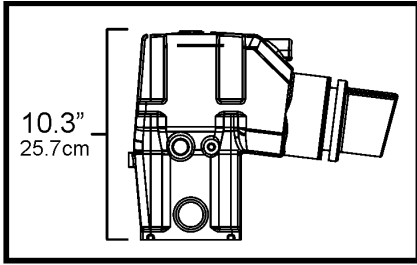

5.7Gi-300-R, 5.7GXi-320-R

5.7Gi-300-R, 5.7GXl-320-R

REF	PART NO.	QTY	DESCRIPTION	SEE SEC.	NOTES
1	3889965	2	Manifold		
			• Bulletin P-25-1-4	P-25-1-4-EN	Tall Riser Options
2	3850740	3	Plug		
3	3853597	1	Elbow		
4	3808361	8	Flange screw		
5	3862500	2	Temperature sensor		
6	3863443	8	Hose clamp		
7	3852696	2	Hose		
8	3863191	1	Kit		
		2	• Gasket		not sold separately
9	3847501	2	Manifold		
10	21114522	2	• Drain plug		
	3849500	1	• • Plug		Replaced by 21114522, not sold separately
11	976970	1	• • O-ring		
12	3849892	1	• • Retainer		
13	21238201	2	• Adapter		
14	976970	2	• • O-ring		
15	3852538	2	• Elbow		
16	3595388	2	• Plug		
17	3857184	12	Flange screw		
18	3852468	2	Gasket		
19	3863189	2	Elbow		
20	3863442	8	Hose clamp		
21	3863450	2	Bellows		
22	3847749	1	Exhaust pipe		
23	3841928	4	Flange screw		
24	3841013	1	Gasket		