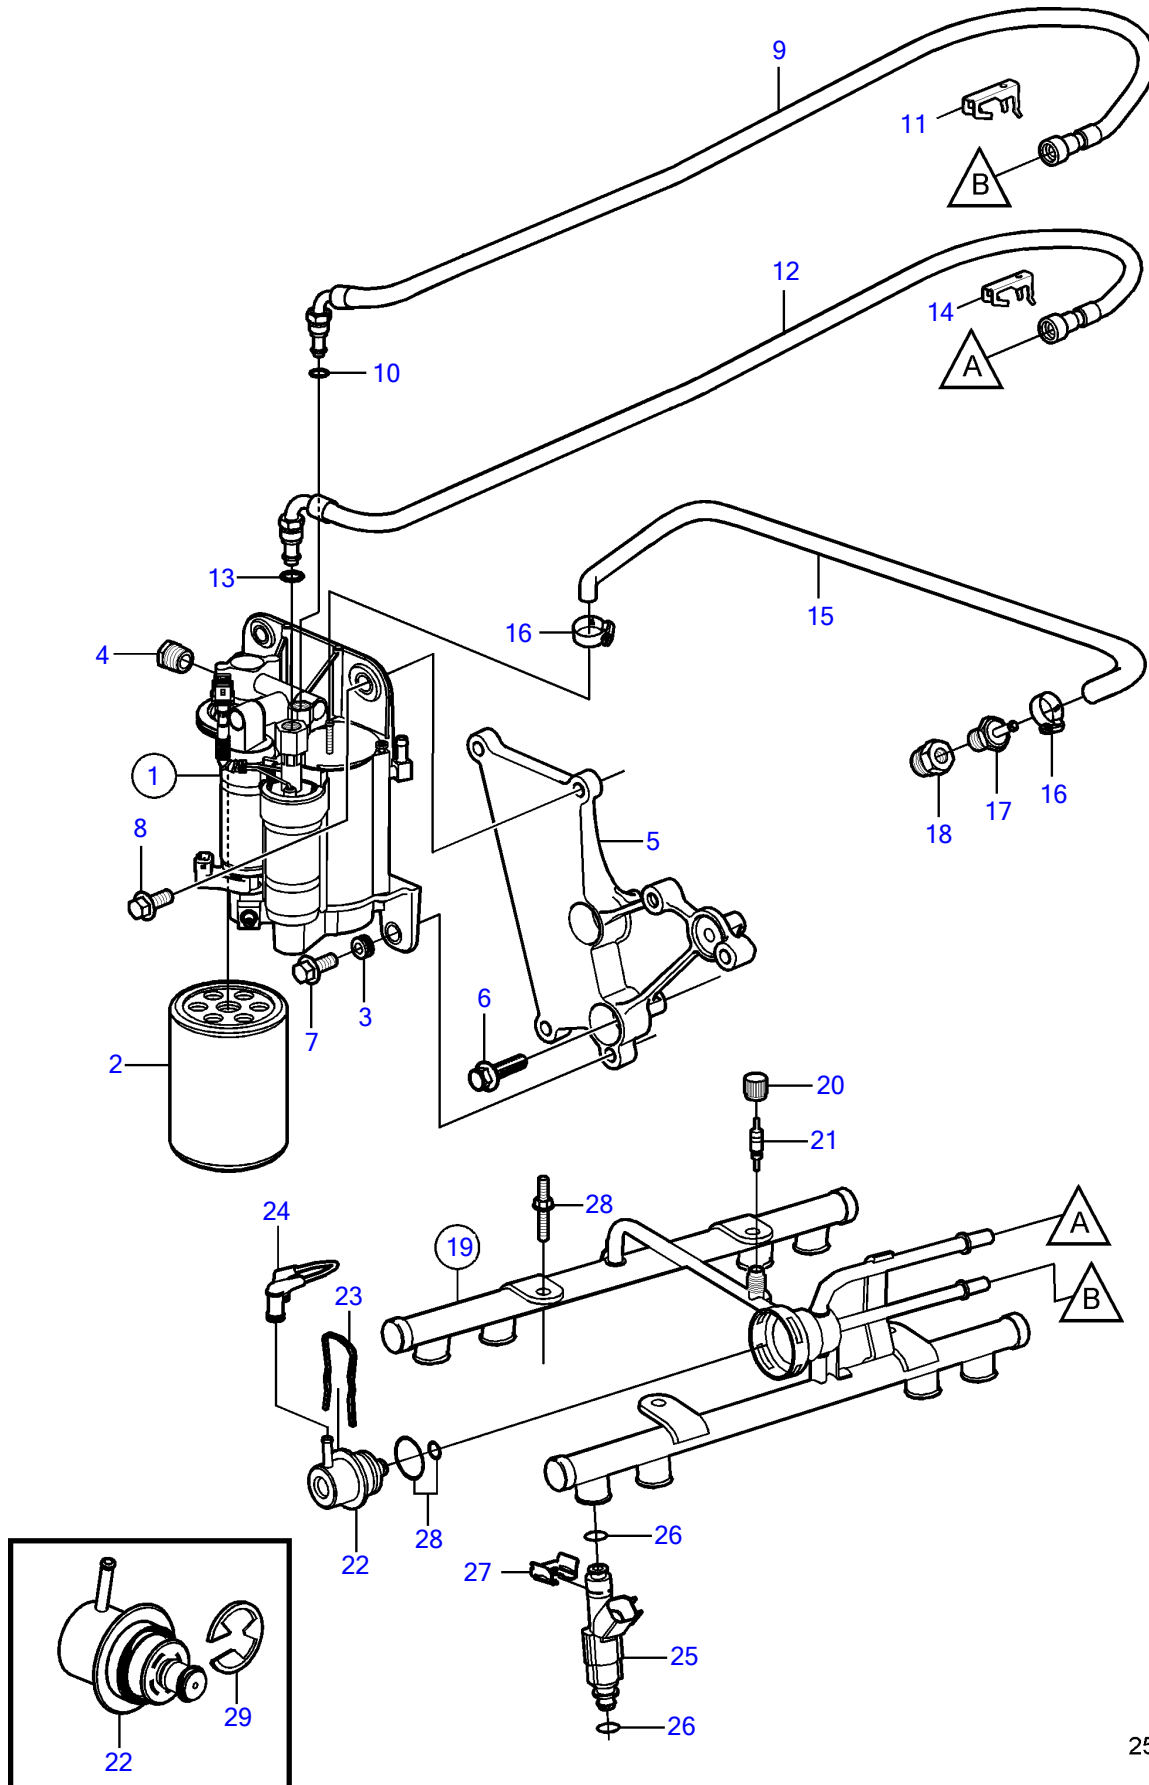

5.7Gi-300-R, 5.7GXi-320-R

25360

5.7Gi-300-R, 5.7GXl-320-R

REF	PART NO.	QTY	DESCRIPTION	SEE SEC.	NOTES
1	21545138	1	Fuel pump		replaced by next part number
	21608511	1	Fuel pump		
	3588865	1	• Fuel pump kit		High pressure fuel pump
2	3847644	1	• Fuel filter		
			• Bulletin P-23-3-4	P-23-3-4-EN	High Capacity Fuel Filter, Gas
			• Bulletin p-18-8-1	p-18-8-1-EN	Volvo Penta Ethanol Fuel treatment
3	3861396	4	• Rubber bushing		
4	3857816	1	Bushing		
5	21358873	1	Bracket		
6	3850753	3	Flange screw		
7	982702	2	Flange screw		
8	946472	2	Flange screw		
9	3888727	1	Fuel hose		
10	3850424	1	• O-ring		
11	3887195	1	Locking clip		
12	3888725	1	Fuel hose		
13	3850423	1	• O-ring		
14	3887198	1	Locking clip		
15	3807072	1	Kit		
		1	• Hose		
16	3860413	2	Hose clamp		
17	3860290	1	Nipple		
18	3861926	1	Tube fitting		
19	3858966	1	Fuel pipe		
20	3858972	1	Cardboard tube		
21	3858971	1	Valve		
22	3858967	1	Governor		
			• Bulletin P-23-7-3	P-23-7-3-EN	Fuel Pressure Regulator, 4.3L, 5.0L, 5.7L
23	3858968	1	Clip		
24	3858974	1	Hose		
25	21141691	8	Injector		
26	3858981	1	O-ring		Includes 16 o-rings for injectors and 2 o-rings for pressure regulator.
27	3858970	8	Retainer		
28	3858973	4	Bolt		
29	21491831	1	Clip		