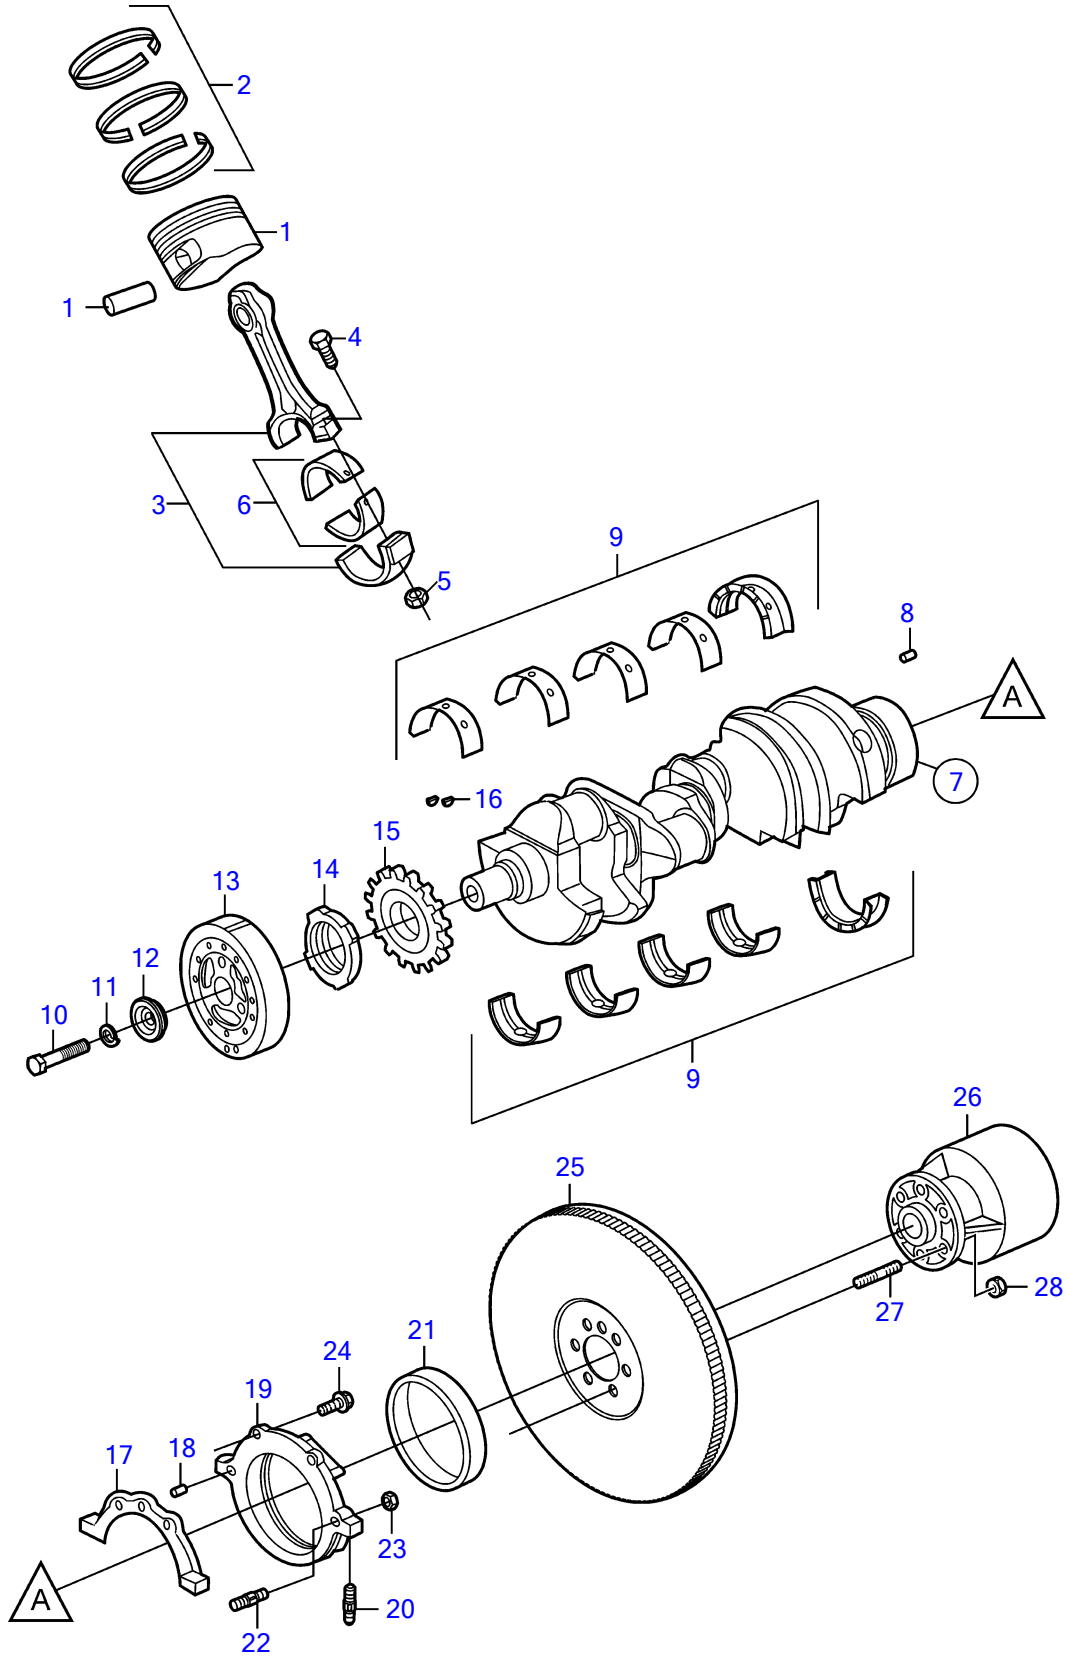

5.7Gi-300-R, 5.7GXl-320-R

5.7Gi-300-R, 5.7GXl-320-R

| REF | PART NO. | QTY | DESCRIPTION | NOTES |
|-----|-----------|-----|------------------|--|
| 1 | 3855742 | 8 | Piston | Standard, replaced by next part number |
| | 21179952 | 8 | Piston | |
| | 3855743 | 1 | Piston | O.S=0.50mm |
| | | 8 | • Pin | not sold separately |
| 2 | 3855740 | 8 | Piston ring | Standard, replaced by next part number |
| | 21179959 | 8 | Piston ring kit | |
| | (3855741) | 1 | Piston ring | Obsolete part, O.S=0.50mm |
| 3 | 3853957 | 8 | Connecting rod | |
| 4 | 3853162 | 16 | • Bolt | |
| 5 | 3853413 | 16 | • Nut | |
| 6 | 3853149 | 8 | Bearing | |
| 7 | (3856923) | 1 | Crankshaft | Obsolete part |
| 8 | 3855969 | 1 | • Pin | |
| 9 | 3862360 | 1 | Bearing kit | |
| 10 | 949518 | 1 | Hexagon screw | |
| 11 | 3852046 | 1 | Spring washer | |
| 12 | 3858177 | 1 | Washer | |
| 13 | 3862261 | 1 | Vibration damper | |
| 14 | 3862363 | 1 | Ring | |
| 15 | 3852690 | 1 | Sprocket | |
| 16 | 3852663 | 2 | Woodruff key | |
| 17 | 3852656 | 1 | Gasket | |
| 18 | 3856140 | 1 | Pin | |
| 19 | 3856925 | 1 | Housing | |
| 20 | 3853202 | 2 | • Stud | |
| 21 | 3856926 | 1 | • Sealing | |
| 22 | 3853205 | 1 | Stud | |
| 23 | 3853206 | 1 | Nut | |
| 24 | 3853203 | 2 | Bolt | L=.875" (22.2mm) |
| | 3853204 | 1 | Bolt | L=1.75" (44.5mm) |
| 25 | 3853958 | 1 | Flywheel | |
| | 3855970 | 1 | • Gear | |
| 26 | 3858437 | 1 | Rubber coupling | |
| 27 | 3853274 | 6 | Stud | |
| 28 | 3853273 | 6 | Nut | |