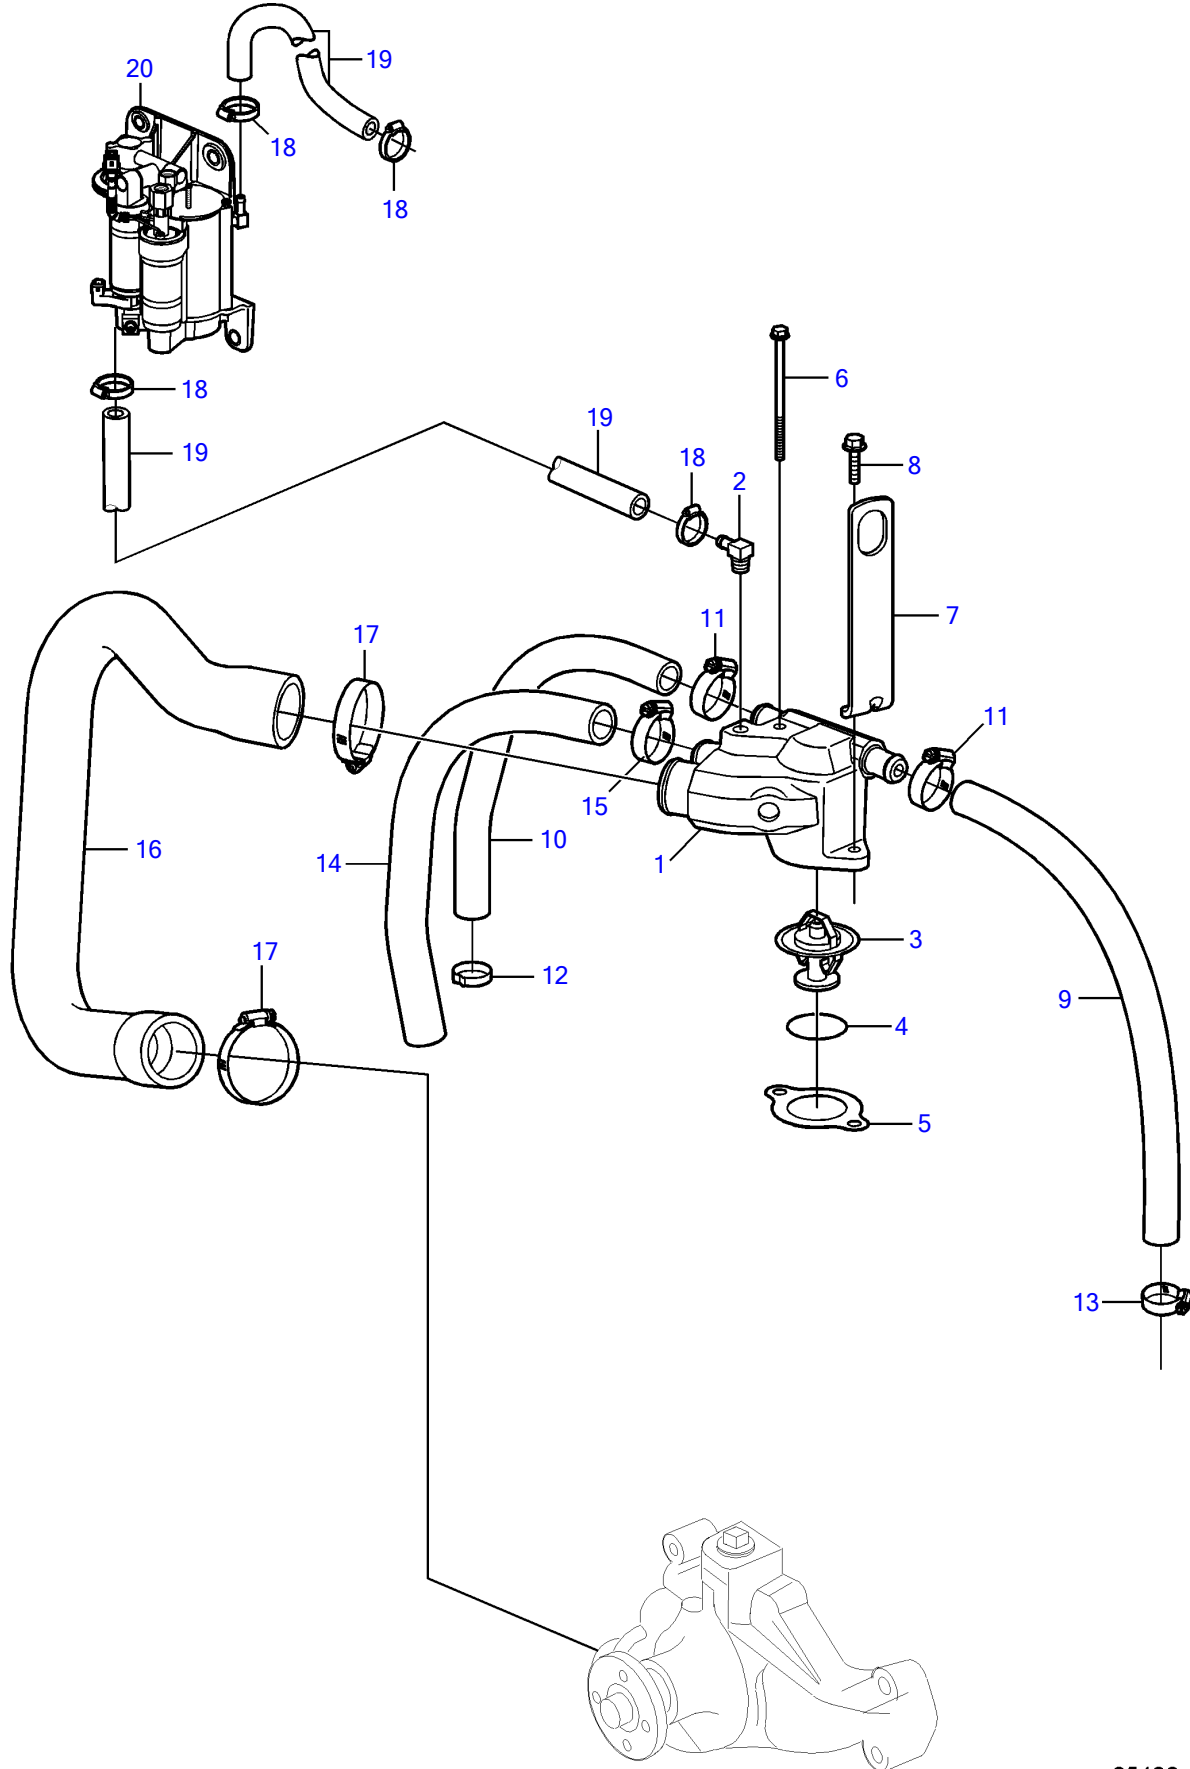

5.7Gi-300-R, 5.7GXi-320-R

5.7Gi-300-R, 5.7GXi-320-R

REF	PART NO.	QTY	DESCRIPTION	NOTES
1	3589553	1	Thermostat housing	
2	3853597	1	Elbow	
3	3587597	1	Thermostat	
4	983944	1	O-ring	
5	3852111	1	Gasket	
6	968842	1	Flange screw	
7	3593503	1	Bracket	
8	946671	1	Flange screw	
9	21545765	1	Hose	Exhaust, Port
10	3862536	1	Hose	Exhaust, Starboard
11	3863439	2	Hose clamp	
12	(982715)	1	Clamp	Obsolete part
13	(982715)	1	Clamp	Obsolete part
14	3817817	1	Hose	Seawater pump
15	3863441	1	Hose clamp	
16	3862523	1	Hose	
17	3863438	2	Hose clamp	
18	3860413	4	Hose clamp	
19	3862550	2	Hose	
20		1	Fuel pump	