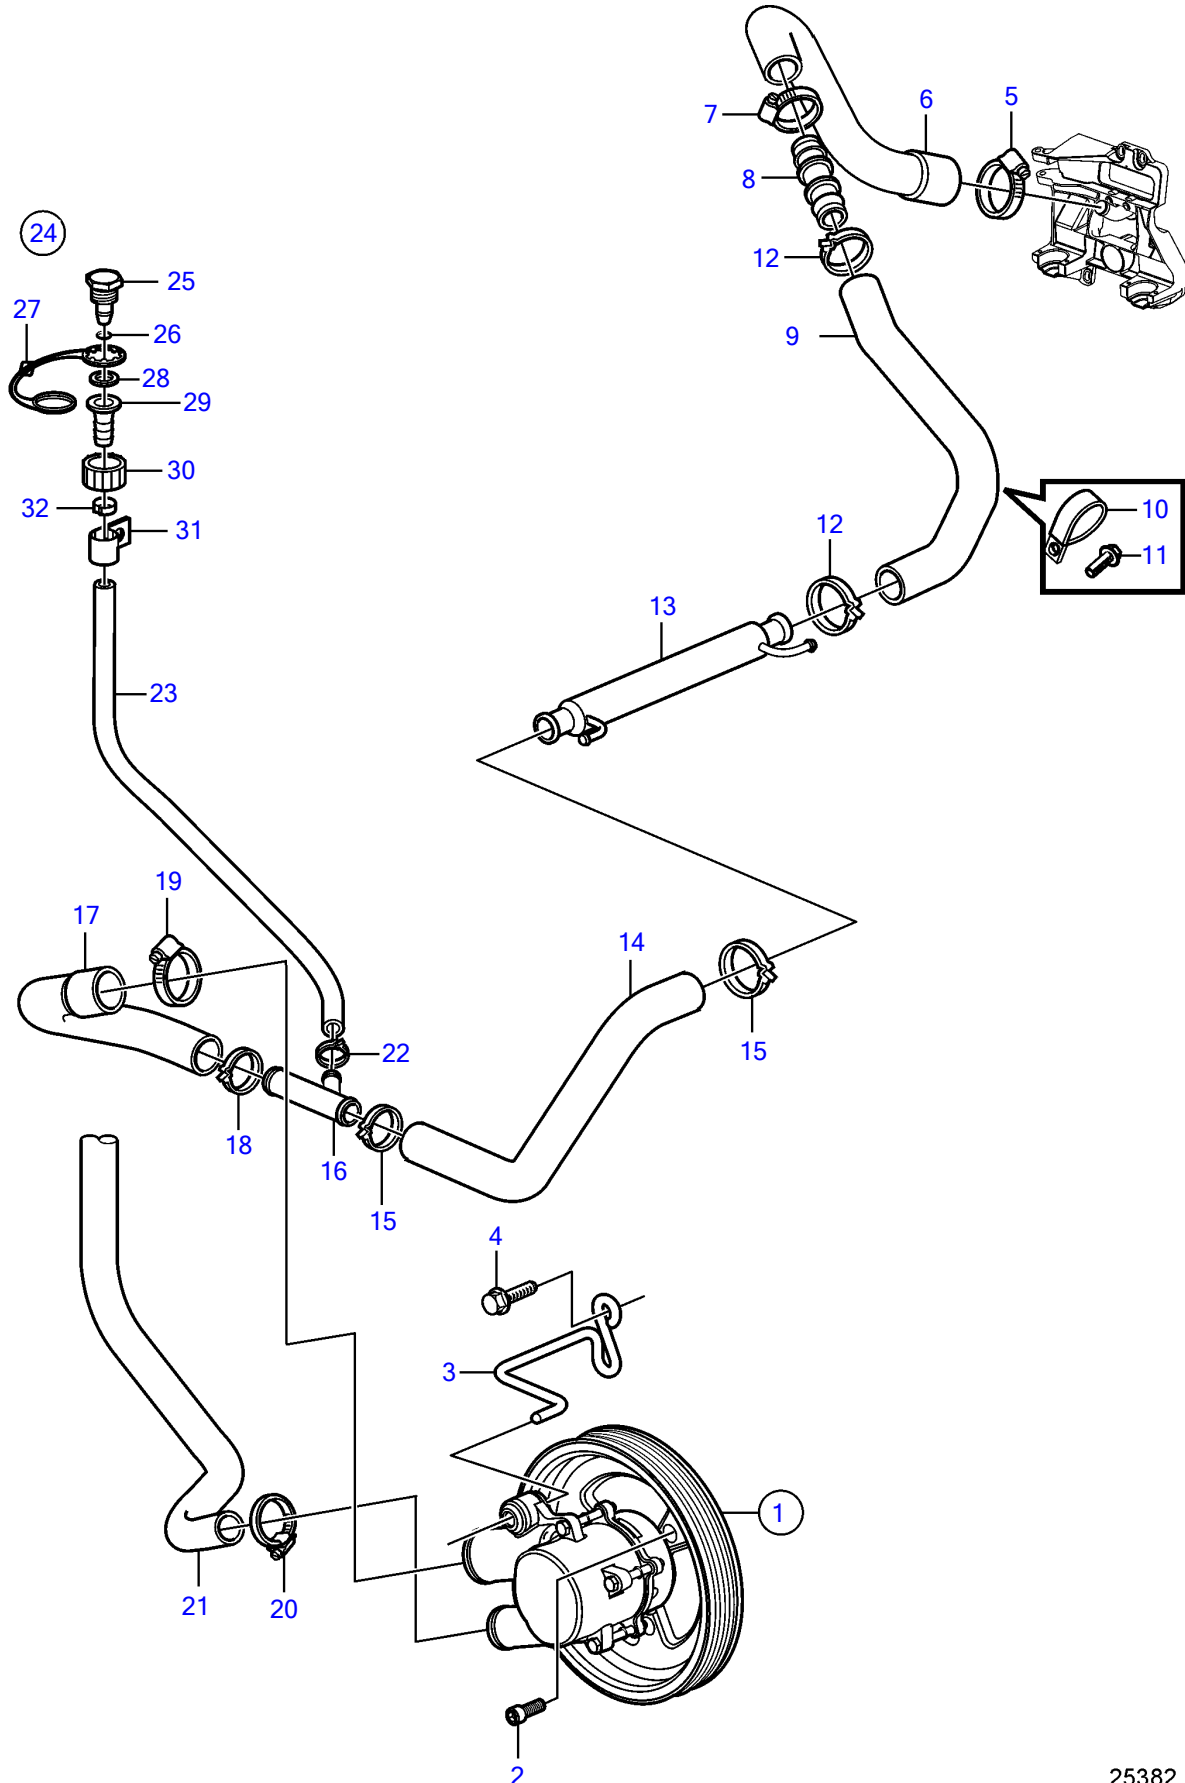

5.7Gi-300-R, 5.7GXl-320-R

5.7Gi-300-R, 5.7GXi-320-R

REF	PART NO.	QTY	DESCRIPTION	NOTES
1	21212799	1	Pump	
2	3857939	3	Screw	
3	3812240	1	Bracket	For seawater cooled engine
4	3860163	2	Flange screw	
5	3812302	1	Hose clamp	
6	21340837	1	Hose	
7	3863444	2	Hose clamp	
8	21429137	1	Connector	
9	21429139	1	Hose	
10	3853312	2	Clamp	replaced by next part number
	21619466	2	Attaching clamp	
11	(3853557)	2	Flange screw	Obsolete part, 3/8" - 16 unc, L=0.75" (19mm)
12	982645	3	Clamp	
13	21399019	1	Hydraulic oil cooler	
14	21340840	1	Hose	For seawater cooled engine
15	982645	2	Clamp	
16	3862699	1	T-pipe	
17	21429134	1	Hose	For seawater cooled engine
18	982645	1	Clamp	
19	3863440	1	Hose clamp	
20	3852602	1	Hose clamp	
21	3817817	1	Hose, therm. housing	For seawater cooled engine
22	983168	1	Hose clamp	
23	3857823	1	Hose	For seawater cooled engine
24	3807440	1	Connector	
25		1	• Cap	not sold separately
26	942978	1	• O-ring	
27	3862082	1	• Retainer	
28	3807664	1	• Washer	
29		1	• Connector	not sold separately
30		1	• Connector	not sold separately
31	3862891	1	Attaching clamp	
32	983168	1	Hose clamp	