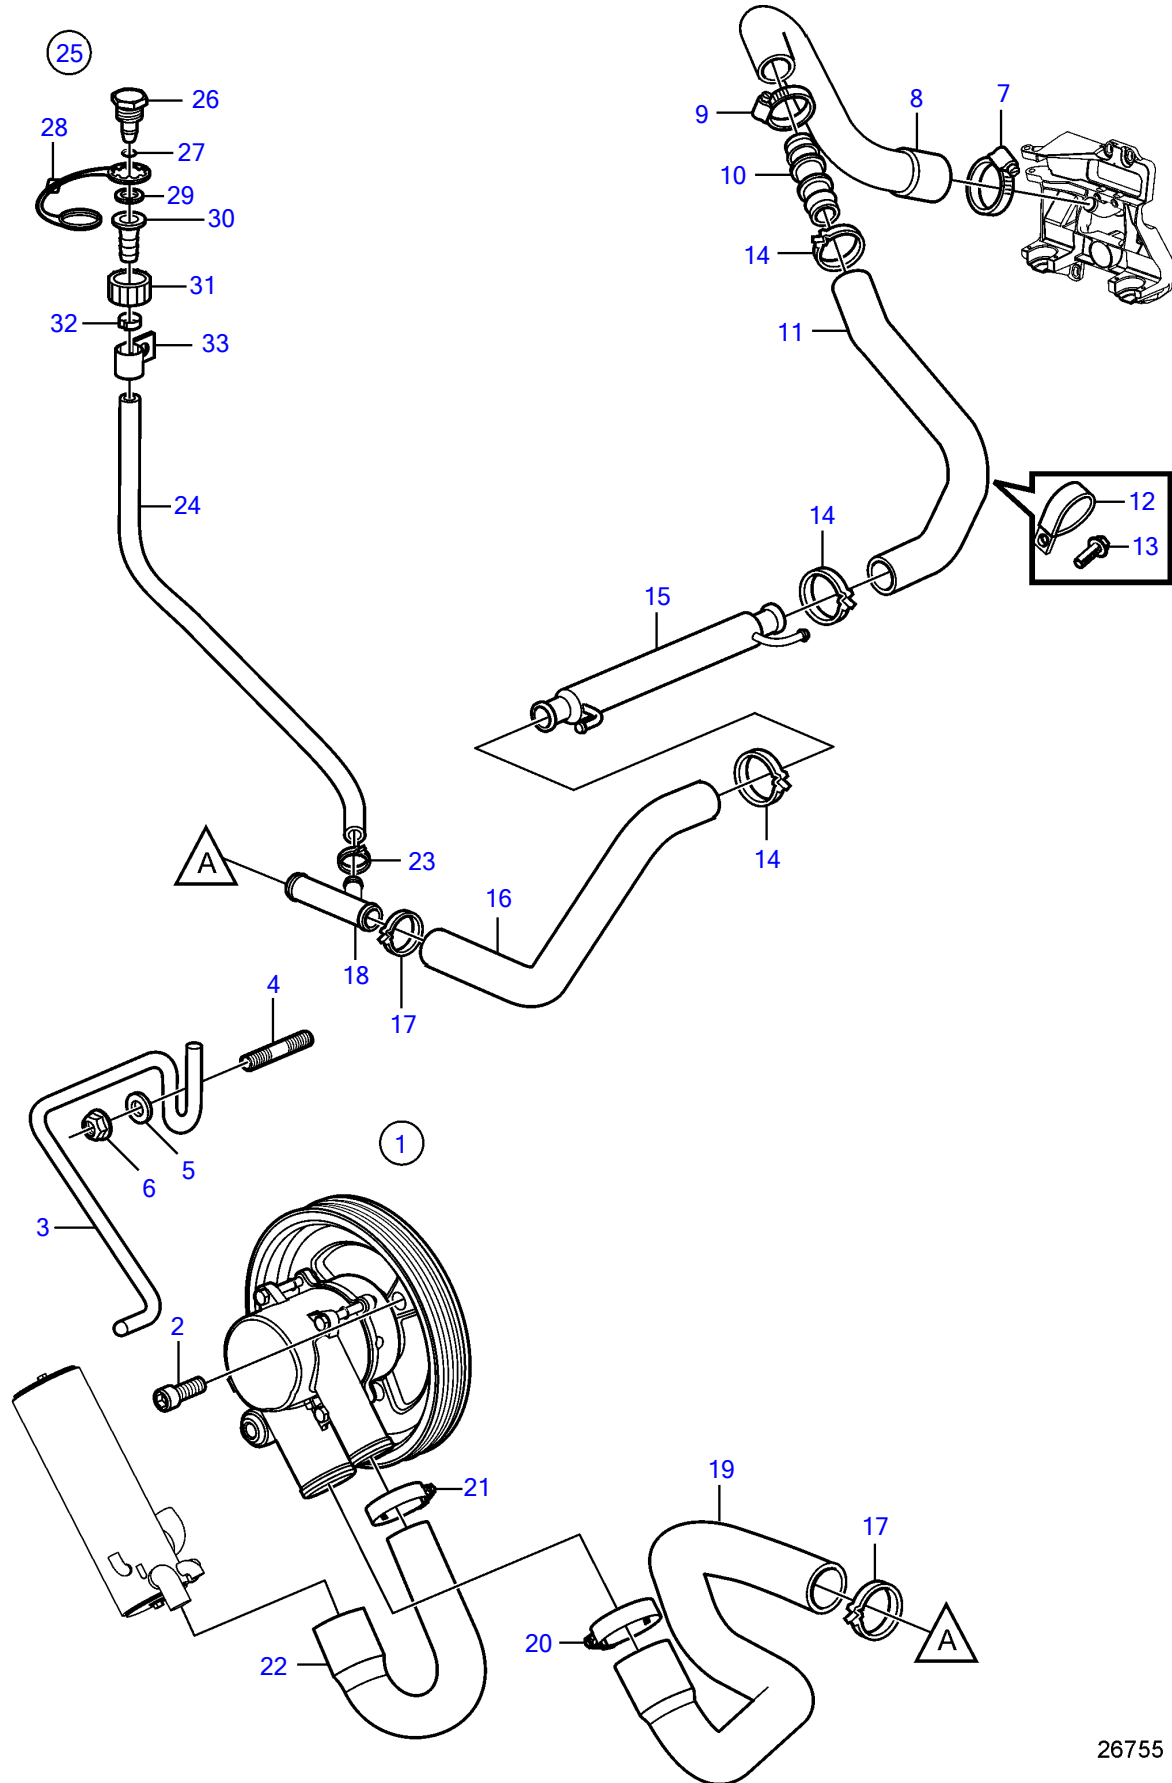

5.7Gi-300-R, 5.7GXi-320-R

26755

5.7Gi-300-R, 5.7GXi-320-R

REF	PART NO.	QTY	DESCRIPTION	NOTES
1	21212799	1	Pump	
2	3857939	3	Screw	
3	3817688	1	Bracket	
4	941814	2	Stud	
5	980933	2	Washer	
6	3857181	2	Flange lock nut	
7	3812302	1	Hose clamp	
8	21340837	1	Hose	
9	3863444	2	Hose clamp	
10	21429137	1	Connector	
11	21429139	1	Hose	
12	3853312	2	Clamp	replaced by next part number
	21619466	2	Attaching clamp	
13	(3853557)	2	Flange screw	Obsolete part, 3/8" - 16 unc, L=0.75" (19mm)
14	982645	3	Clamp	
15	21399019	1	Hydraulic oil cooler	
16	21545763	1	Hose	
17	982645	2	Clamp	
18	3862699	1	T-pipe	
19	21517955	1	Hose	
20	3863440	1	Hose clamp	
21	3852602	1	Hose clamp	
22	3817818	1	Hose, heat exchanger	
23	983168	1	Hose clamp	
24	3860747	1	Hose	
25	3807440	1	Connector	
26		1	• Cap	not sold separately
27	942978	1	• O-ring	
28	3862082	1	• Retainer	
29	3807664	1	• Washer	
30		1	• Connector	not sold separately
31		1	• Connector	not sold separately
32	983168	1	Hose clamp	
33	3862891	1	Attaching clamp	