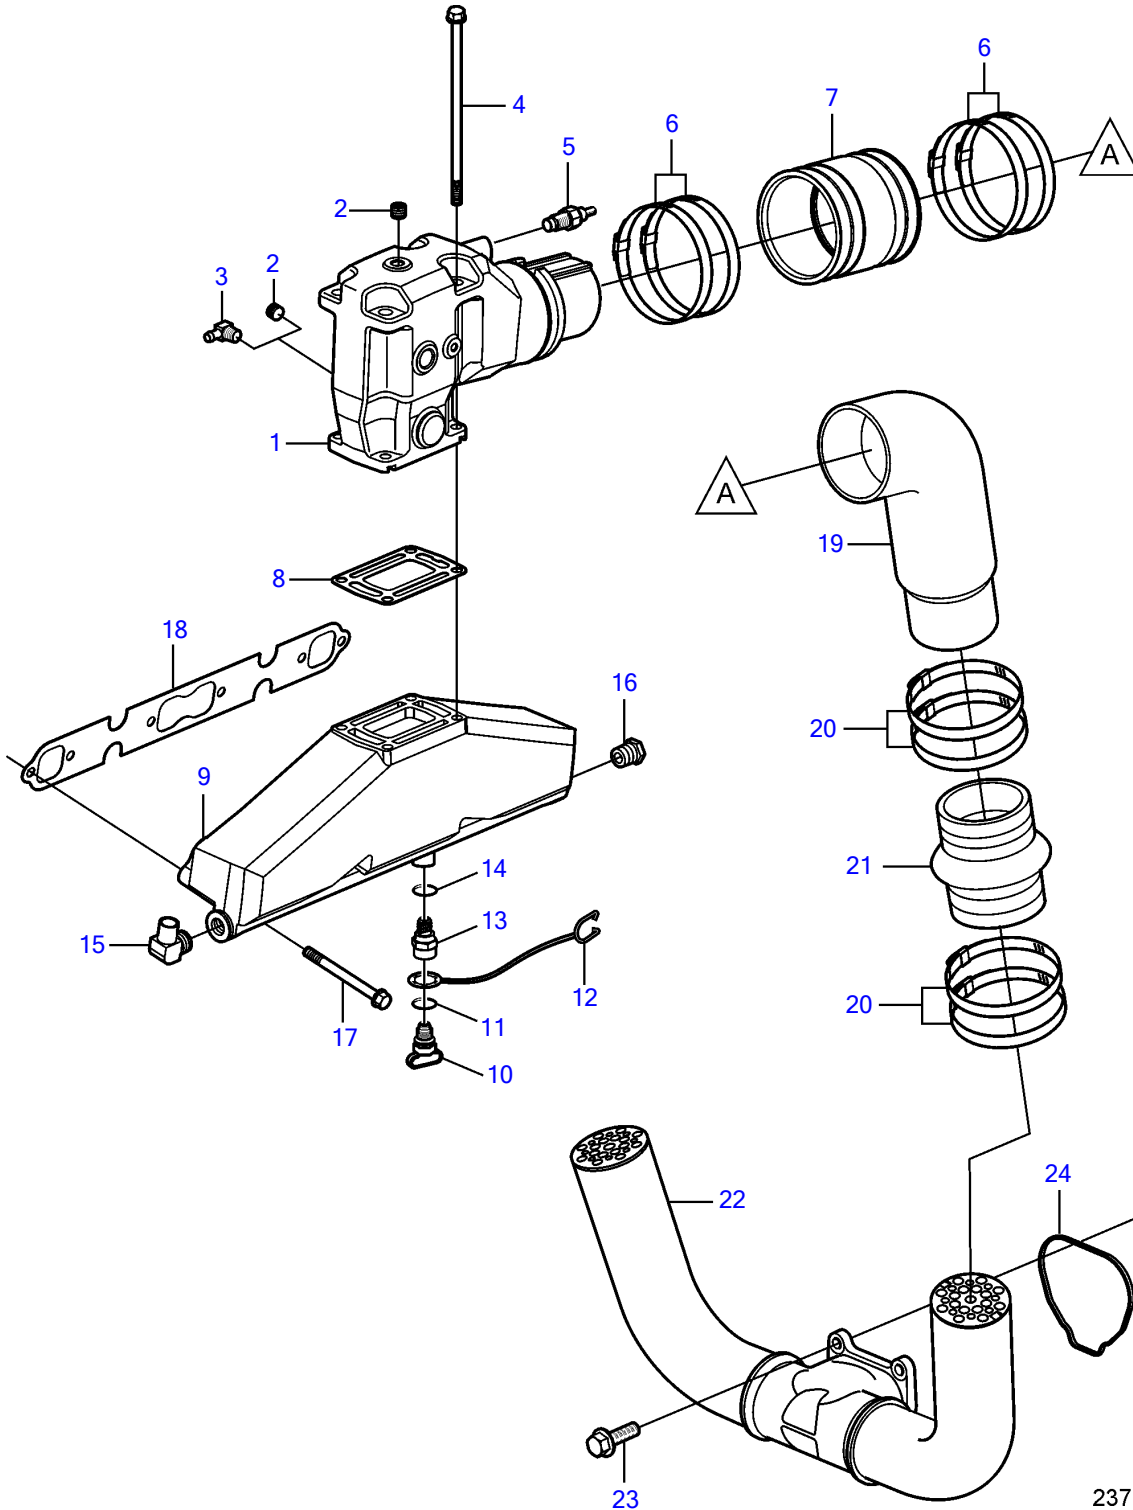

5.7Gi-300-P, 5.7GXl-P

5.7Gi-300-P, 5.7GXi-P

REF	PART NO.	QTY	DESCRIPTION	SEE SEC.	NOTES
1	3863061	2	Exhaust pipe kit		
			• Bulletin P-25-1-5	P-25-1-5-EN	Riser Extension Kit
			• Bulletin P-25-1-4	P-25-1-4-EN	Tall Riser Options
2	3850740	4	• Plug		
3	3853597	1	Elbow		
4	3808361	8	Flange screw		
5	3862500	2	Temperature sensor		
6	3863443	8	Hose clamp		
7	3852696	2	Hose		
8	3863191	1	Kit		
		2	• Gasket		Not sold separately
9	3847501	2	Manifold		
10	21114522	2	• Drain plug		
	3849500	1	• • Plug		Replaced by 21114522, Not sold separately
11	976970	1	• • O-ring		
12	3849892	1	• • Retainer		
13	21238201	2	• Adapter		
14	976970	2	• • O-ring		
15	3852538	2	• Elbow		
16	3595388	2	• Plug		
17	3857184	12	Flange screw		
18	3852468	2	Gasket		
19	3863189	2	Elbow		
20	3863442	8	Hose clamp		
21	3863450	2	Bellows		
22	3888684	1	Exhaust pipe		
23	3841928	4	Flange screw		
24	3841013	1	Gasket		