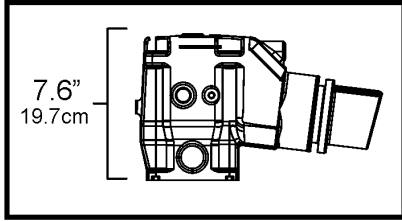

5.7Gi-300-P, 5.7GXl-P

5.7Gi-300-P, 5.7GXi-P

REF	PART NO.	QTY	DESCRIPTION	SEE SEC.	NOTES
1	3863061	2	Exhaust pipe kit		
			• Bulletin P-25-1-5	P-25-1-5-EN	Riser Extension Kit
			• Bulletin P-25-1-4	P-25-1-4-EN	Tall Riser Options
2	3850740	4	• Plug		
3	3853597	1	Elbow		
4	3808361	8	Flange screw		
5	3862500	2	Temperature sensor		
6	3863443	8	Hose clamp		
7	3852696	2	Hose		
8	3863191	1	Kit		
		2	• Gasket		Not sold separately
9	3847501	2	Manifold		
10	21114522	2	• Drain plug		
	3849500	1	• • Plug		Replaced by 21114522, Not sold separately
11	976970	1	• • O-ring		
12	3849892	1	• • Retainer		
13	21238201	2	• Adapter		
14	976970	2	• • O-ring		
15	3852538	2	• Elbow		
16	3595388	2	• Plug		
17	3857184	12	Flange screw		
18	3852468	2	Gasket		
19	3863189	2	Elbow		
20	3863442	8	Hose clamp		
21	3863450	2	Bellows		
22	3888684	1	Exhaust pipe		
23	3841928	4	Flange screw		
24	3841013	1	Gasket		