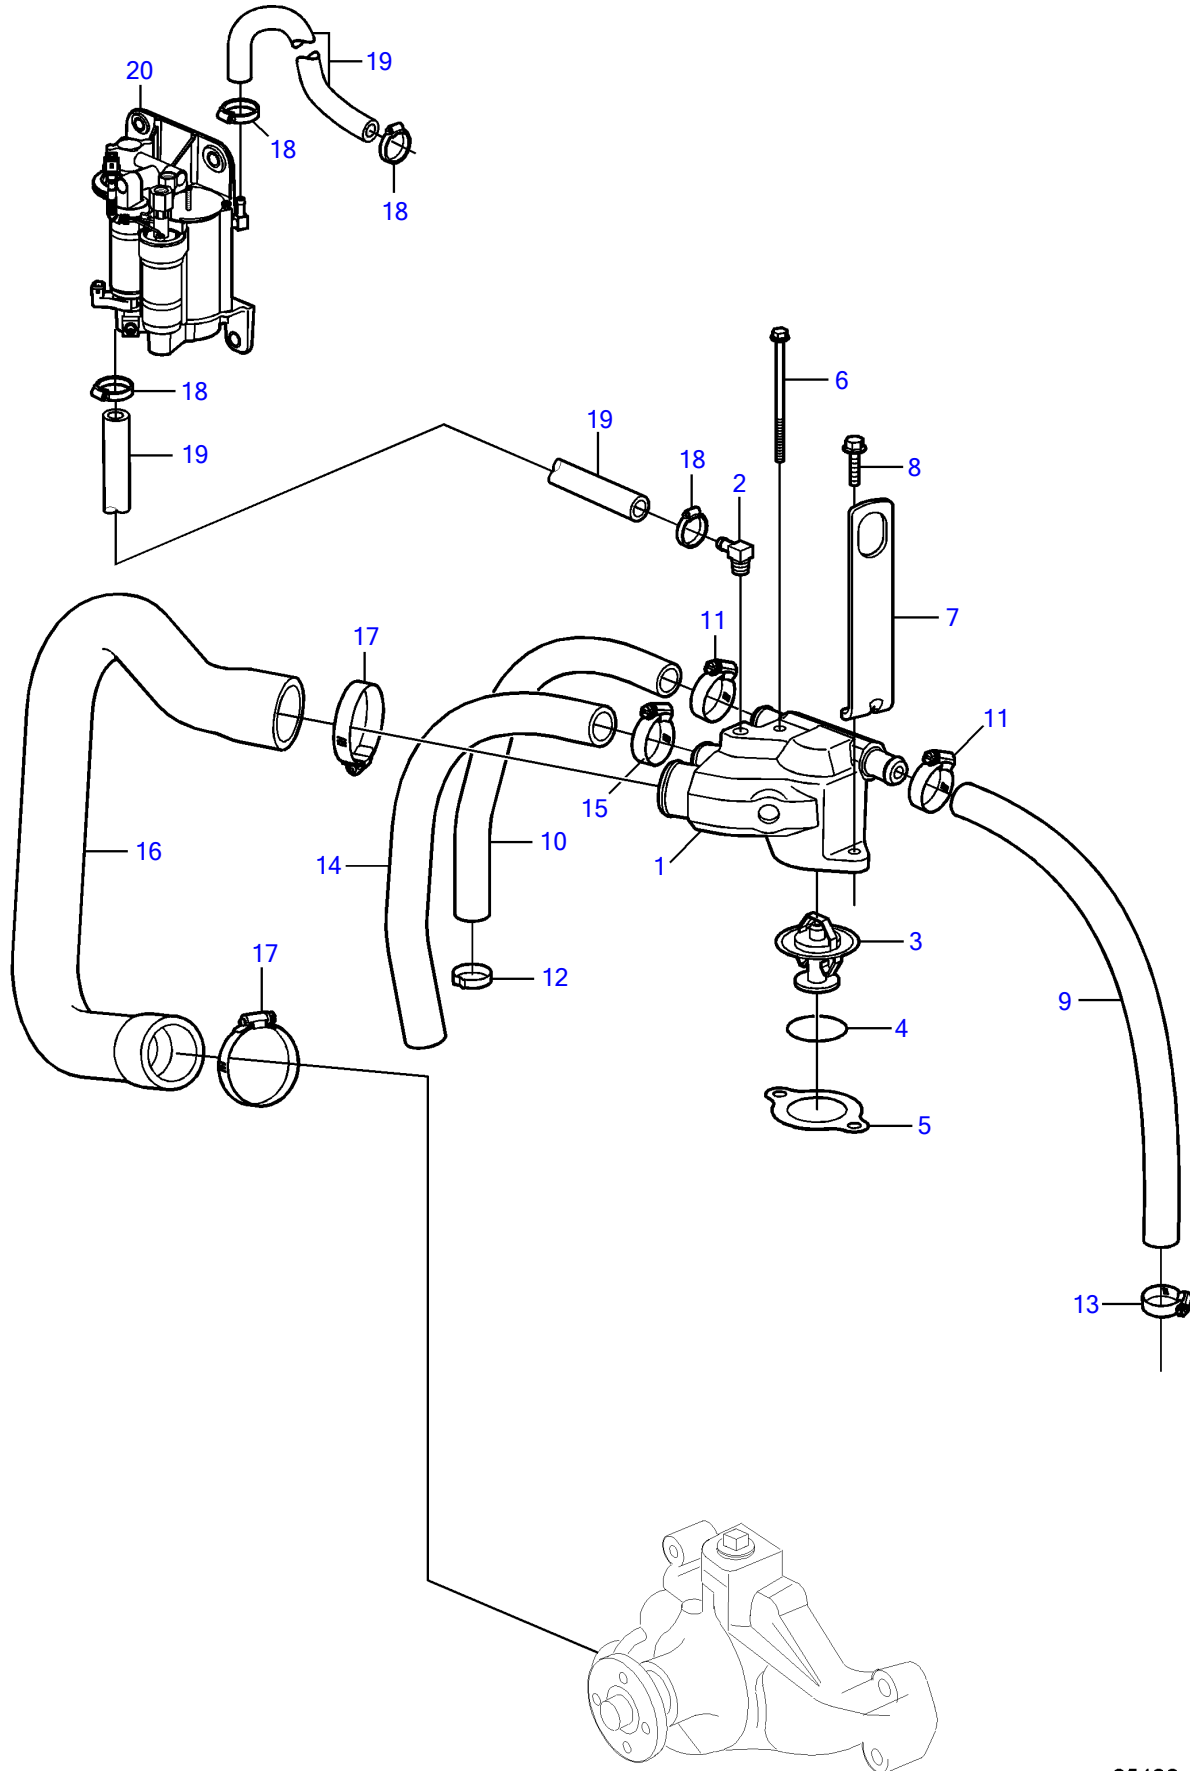

5.7Gi-300-P, 5.7GXl-P

5.7Gi-300-P, 5.7GXi-P

REF	PART NO.	QTY	DESCRIPTION	NOTES
1	3589553	1	Thermostat housing	
2	3853597	1	Elbow	
3	3587597	1	Thermostat	
4	983944	1	O-ring	
5	3852111	1	Gasket	
6	968842	1	Flange screw	
7	3593503	1	Bracket	
8	946671	1	Flange screw	
9	21545765	1	Hose	Exhaust, Port
10	3862536	1	Hose	Exhaust, Starboard
11	3863439	2	Hose clamp	
12	(982715)	1	Clamp	Obsolete part
13	(982715)	1	Clamp	Obsolete part
14	3817817	1	Hose	Seawater pump
15	3863441	1	Hose clamp	
16	3862523	1	Hose	
17	3863438	2	Hose clamp	
18	3860413	4	Hose clamp	
19	3862550	2	Hose	
20		1	Fuel pump	