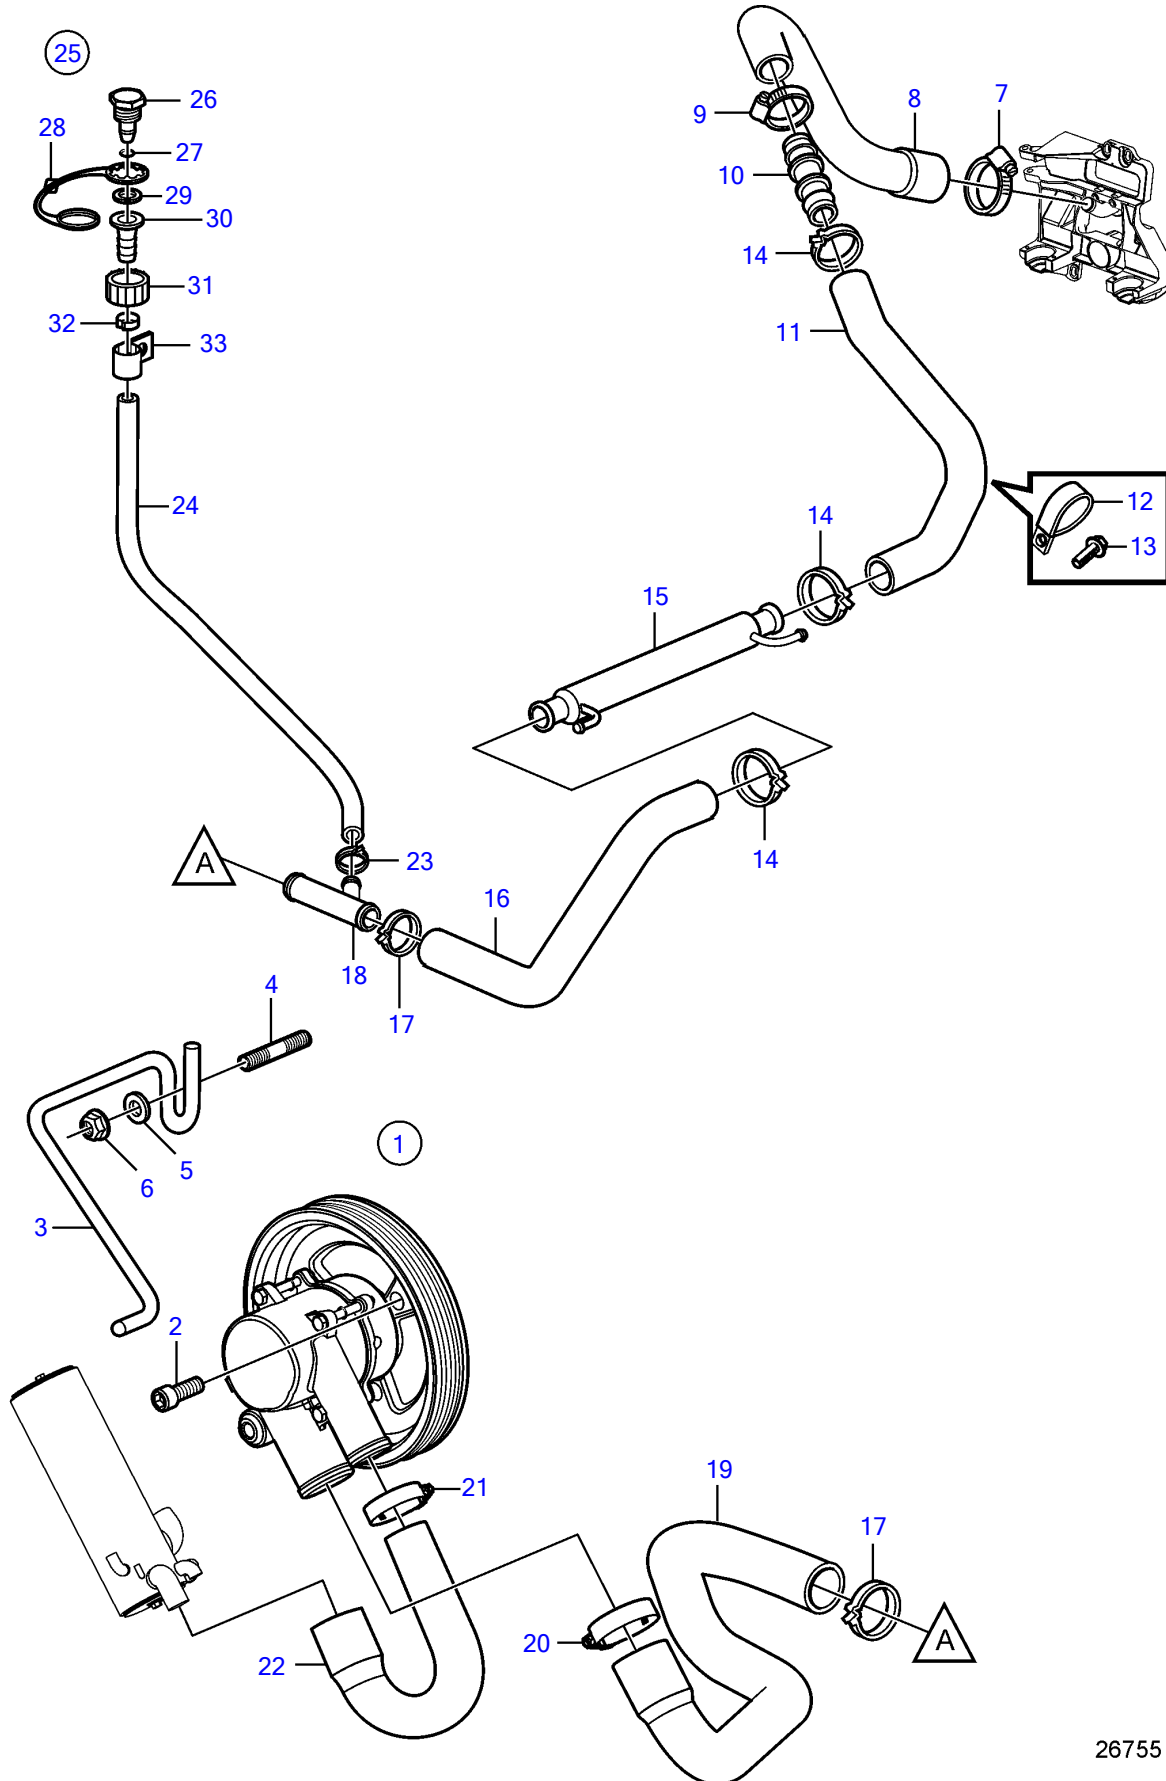

5.7Gi-300-P, 5.7GXl-P

26755

5.7Gi-300-P, 5.7GXi-P

REF	PART NO.	QTY	DESCRIPTION	NOTES
1	21212799	1	Pump	
2	3857939	3	Screw	
3	3817688	1	Bracket	
4	941814	2	Stud	
5	980933	2	Washer	
6	3857181	2	Flange lock nut	
7	3812302	1	Hose clamp	
8	21340837	1	Hose	
9	3863444	2	Hose clamp	
10	21429137	1	Connector	
11	21429139	1	Hose	
12	3853312	2	Clamp	replaced by next part number
	(21619466)	2	Attaching clamp	Obsolete part
13	(3853557)	2	Flange screw	Obsolete part, 3/8" - 16 unc, L=0.75" (19mm)
14	982645	3	Clamp	
15	21399019	1	Hydraulic oil cooler	
16	21545763	1	Hose	
17	982645	2	Clamp	
18	3862699	1	T-pipe	
19	21517955	1	Hose	
20	3863440	1	Hose clamp	
21	3852602	1	Hose clamp	
22	3817818	1	Hose, heat exchanger	
23	983168	1	Hose clamp	
24	3860747	1	Hose	
25	3807440	1	Connector	
26		1	• Cap	Not sold separately
27	942978	1	• O-ring	
28	3862082	1	• Retainer	
29	3807664	1	• Washer	
30		1	• Connector	Not sold separately
31		1	• Connector	Not sold separately
32	983168	1	Hose clamp	
33	3862891	1	Attaching clamp	