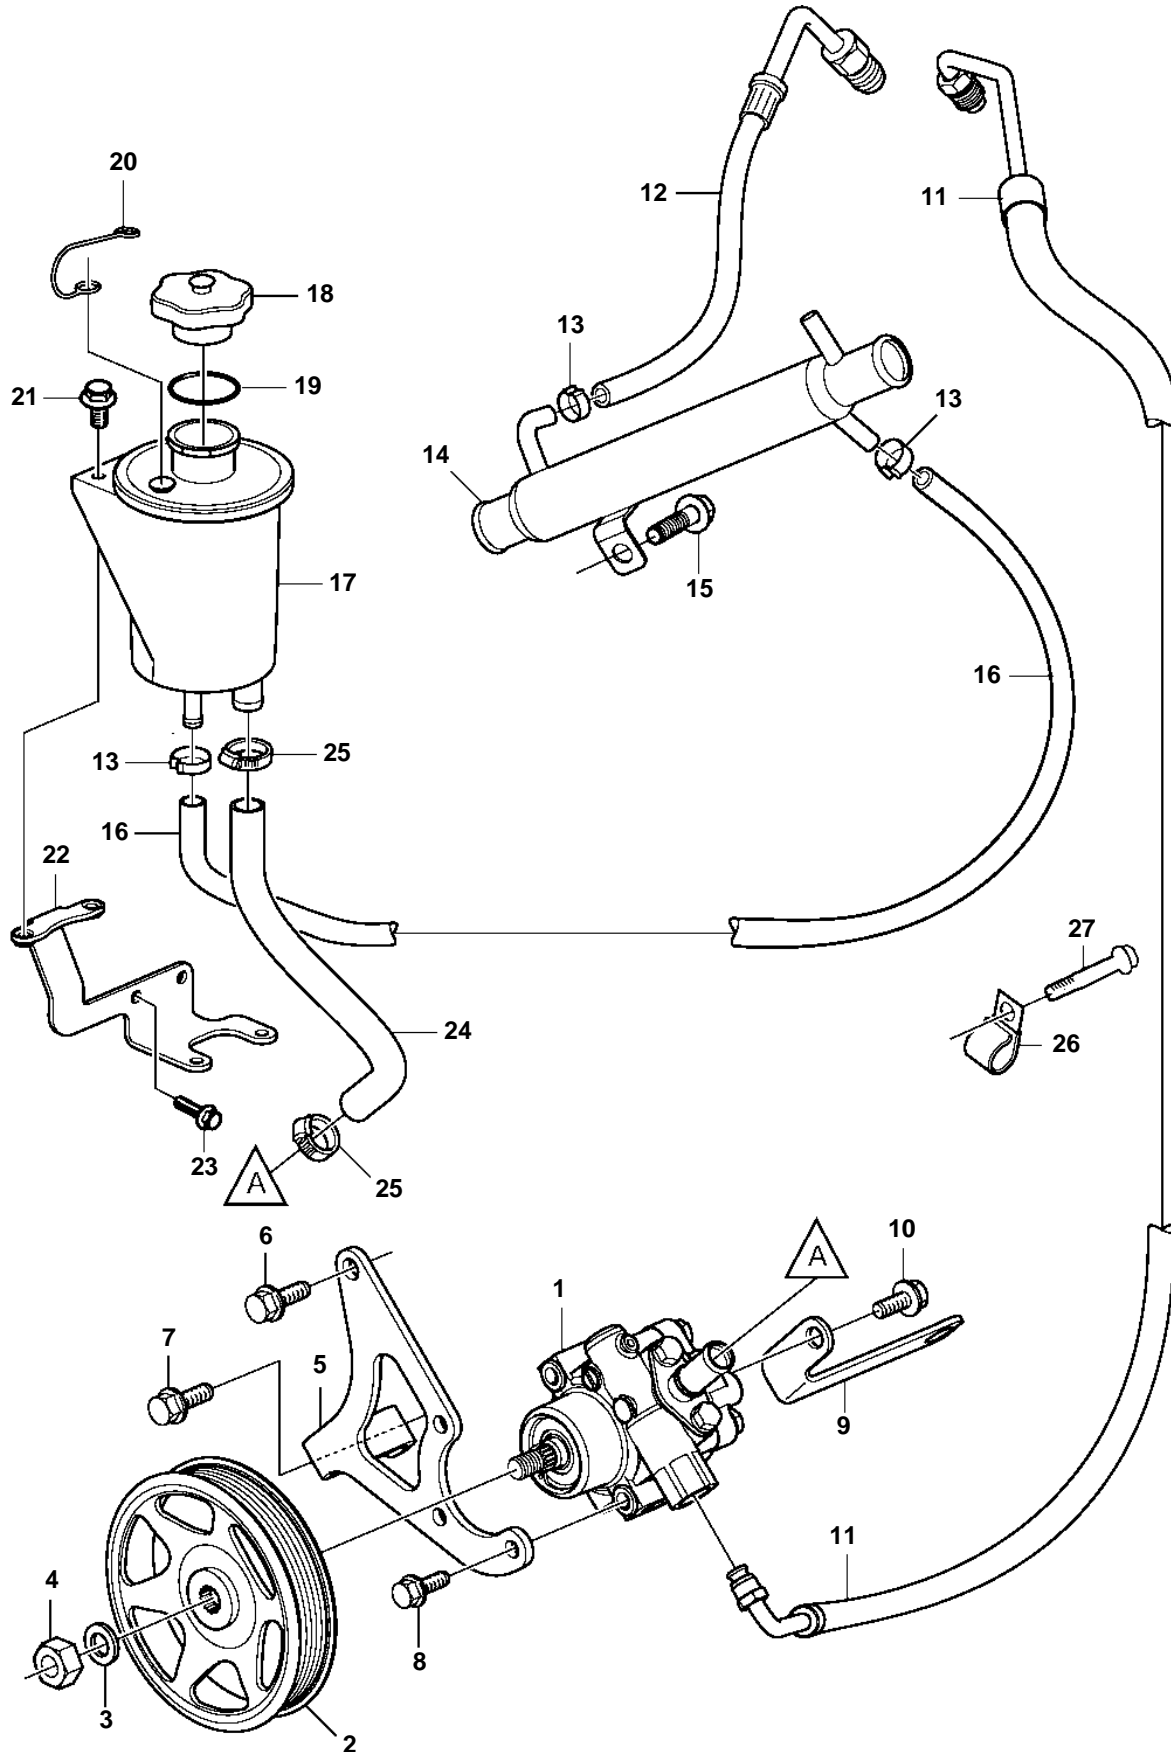

5.7Gi-300-J, 5.7Gi-300-JF, 5.7OSi-300-J, 5.7OSi-300-JF, 5.7GXi-J, 5.7GXi-JF, 5.7OSXi-J, 5.7OSXi-JF

5.7Gi-300-J, 5.7Gi-300-JF, 5.7OSi-300-J, 5.7OSi-300-JF, 5.7GXi-J, 5.7GXi-JF, 5.7OSXi-J, 5.7OSXi-JF

REF	PART NO.	QTY	DESCRIPTION	NOTES
1	3887373	1	Power steering pump	
2	3889611	1	Pulley	
3	3889615	1	Washer	
4	3889613	1	Nut	
5	3887731	1	Bracket	
6	3853405	1	Screw	
7		1	Screw	
8	3595499	3	Screw	
9	3887776	1	Bracket	
10	3595499	1	Screw	
11	3887986	1	Hose assembly	
12	3863148	1	Hose	
13	982663	3	Hose clamp	
14	3862629	1	Oil cooler	
15	3860582	1	Screw	
16	3593914	1	Hose	
17	3887375	1	Reservoir	
18		1	· Cap	not sold separately
19		1	· O-ring	not sold separately
20		1	· Retainer	not sold separately
21	945358	2	Flange screw	
22	40005662	1	Bracket	
23	3595499	2	Screw	
24	40005059	1	Hose	
25	3853794	2	Hose clamp	
26		1	Clamp, J	
27	3853392	1	Screw	