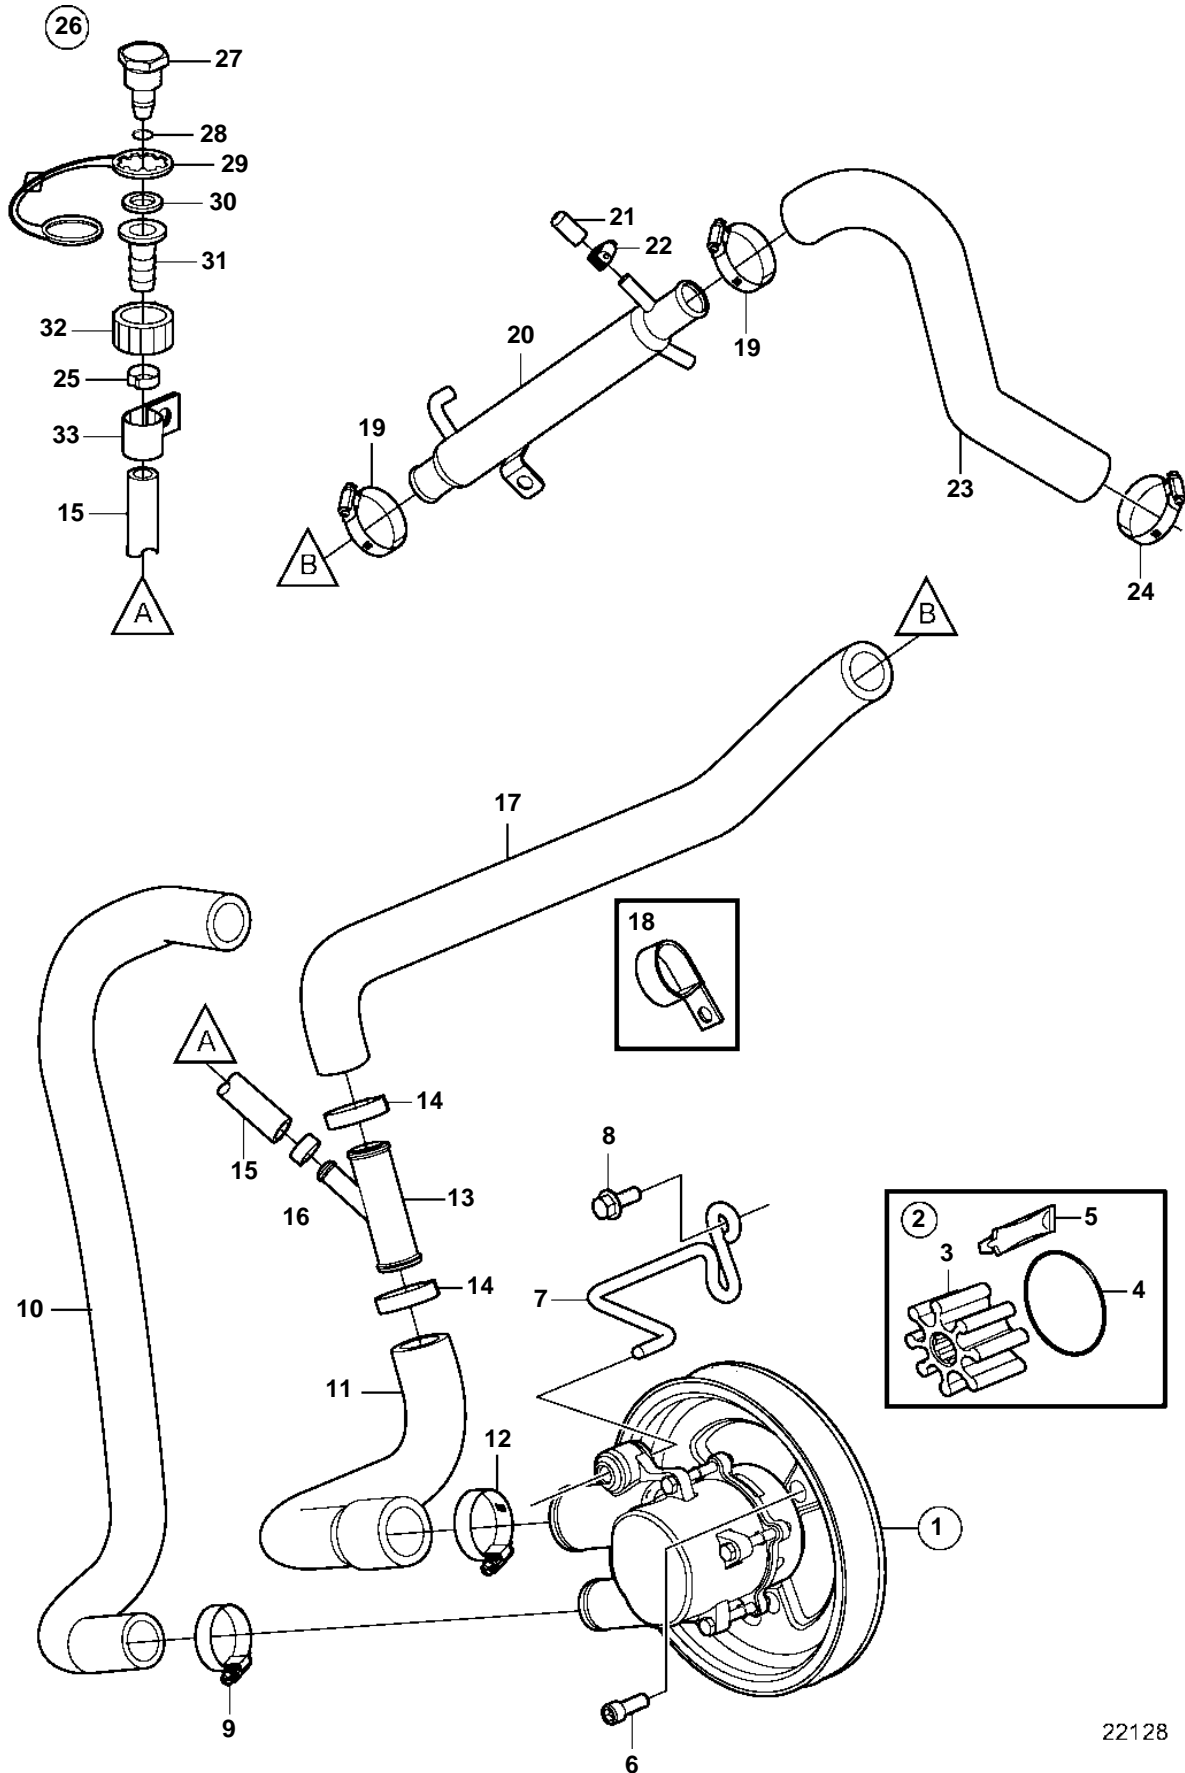

5.7Gi-300-N, 5.7GXi-N

22128

5.7Gi-300-N, 5.7GXi-N

| REF | PART NO. | QTY | DESCRIPTION | NOTES |
|-----|----------|-----|-------------------------|---------------------|
| 1 | 21212799 | 1 | Pump | |
| 2 | 21213664 | 1 | · Impeller kit | |
| 3 | | 1 | · · Impeller | not sold separately |
| 4 | 3858938 | 1 | · · O-ring | |
| 5 | | 1 | · · Lubricant, glycerin | not sold separately |
| 6 | 3857939 | 3 | Screw | |
| 7 | 3812240 | 1 | Bracket | |
| 8 | 3860163 | 2 | Screw | |
| 9 | 3863441 | 1 | Hose clamp | |
| 10 | 3817817 | 1 | Hose | |
| 11 | 3817822 | 1 | Hose | |
| 12 | 3863440 | 1 | Hose clamp | |
| 13 | 3862699 | 1 | T-pipe | |
| 14 | 982645 | 2 | Clamp | |
| 15 | 3862901 | 1 | Hose | |
| 16 | 983168 | 1 | Clamp | |
| 17 | 3862543 | 1 | Hose | |
| 18 | 3853312 | 1 | Clamp | |
| 19 | 3863444 | 2 | Hose clamp | |
| 20 | 3862629 | 1 | Oil cooler | |
| 21 | 3856766 | 1 | Cardboard tube | |
| 22 | 3860413 | 1 | Hose clamp | |
| 23 | 3817579 | 1 | Hose | |
| 24 | 3812302 | 1 | Hose clamp | |
| 25 | 983146 | 1 | Clamp | |
| 26 | 3807440 | 1 | Connector | |
| 27 | | 1 | · Cap | not sold separately |
| 28 | 942978 | 1 | · O-ring | |
| 29 | 3862082 | 1 | · Retainer | |
| 30 | 3807664 | 1 | · Washer | |
| 31 | | 1 | · Connector | not sold separately |
| 32 | | 1 | · Connector | not sold separately |
| 33 | 3862891 | 1 | Attaching clamp | |