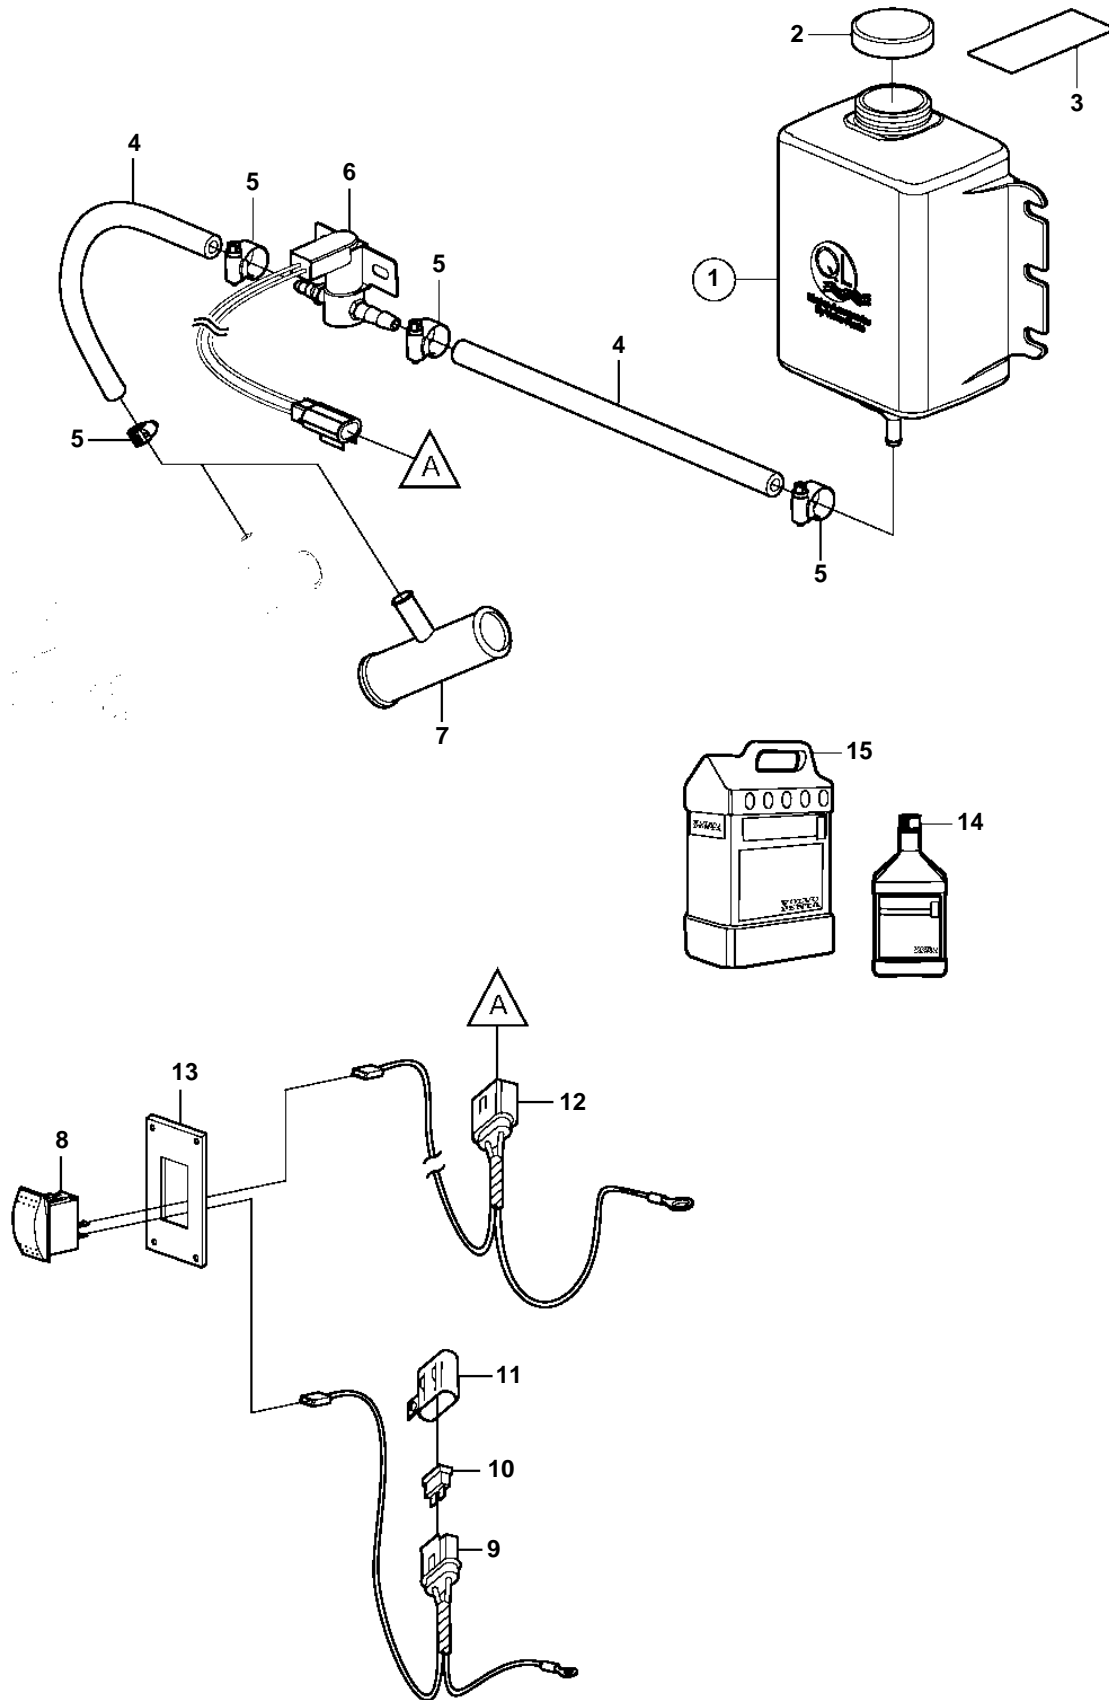

5.7Gi-300-J, 5.7Gi-300-JF, 5.7OSi-300-J, 5.7OSi-300-JF, 5.7GXi-J, 5.7GXi-JF, 5.7OSXi-J, 5.7OSXi-JF, 5.7Gi-300-N, 5.7GXi-N

23330

5.7Gi-300-J, 5.7Gi-300-JF, 5.7OSi-300-J, 5.7OSi-300-JF, 5.7GXi-J, 5.7GXi-JF, 5.7OSXi-J, 5.7OSXi-JF, 5.7Gi-300-N, 5.7GXi-N

REF	PART NO.	QTY	DESCRIPTION	NOTES
1	3808877	1	Reservoir	
2		1	• Cap	not sold separately
3	7741899	1	Decal	
4	3587529	1	Hose	Cut
5	3860413	4	Hose clamp	
6	3808911	1	Solenoid valve	
7	3589414	1	T-nipple	1"
	3589415	1	T-nipple	1.25"
8	3862491	1	Switch	
9	3862489	1	Wiring harness	
10	983966	1	• Fuse	
11	8072808	1	• Cover	
12	3862490	1	Wiring harness	
13	3862899	1	Switch plate	Black
	3862898	1	Switch plate	White
	3862900	1	Switch plate	Woodgrain
14	41103103	1	Neutralizing agent	1 Quart (946ml)
15	41103102	1	Neutralizing agent	1 Gallon (3,78L)