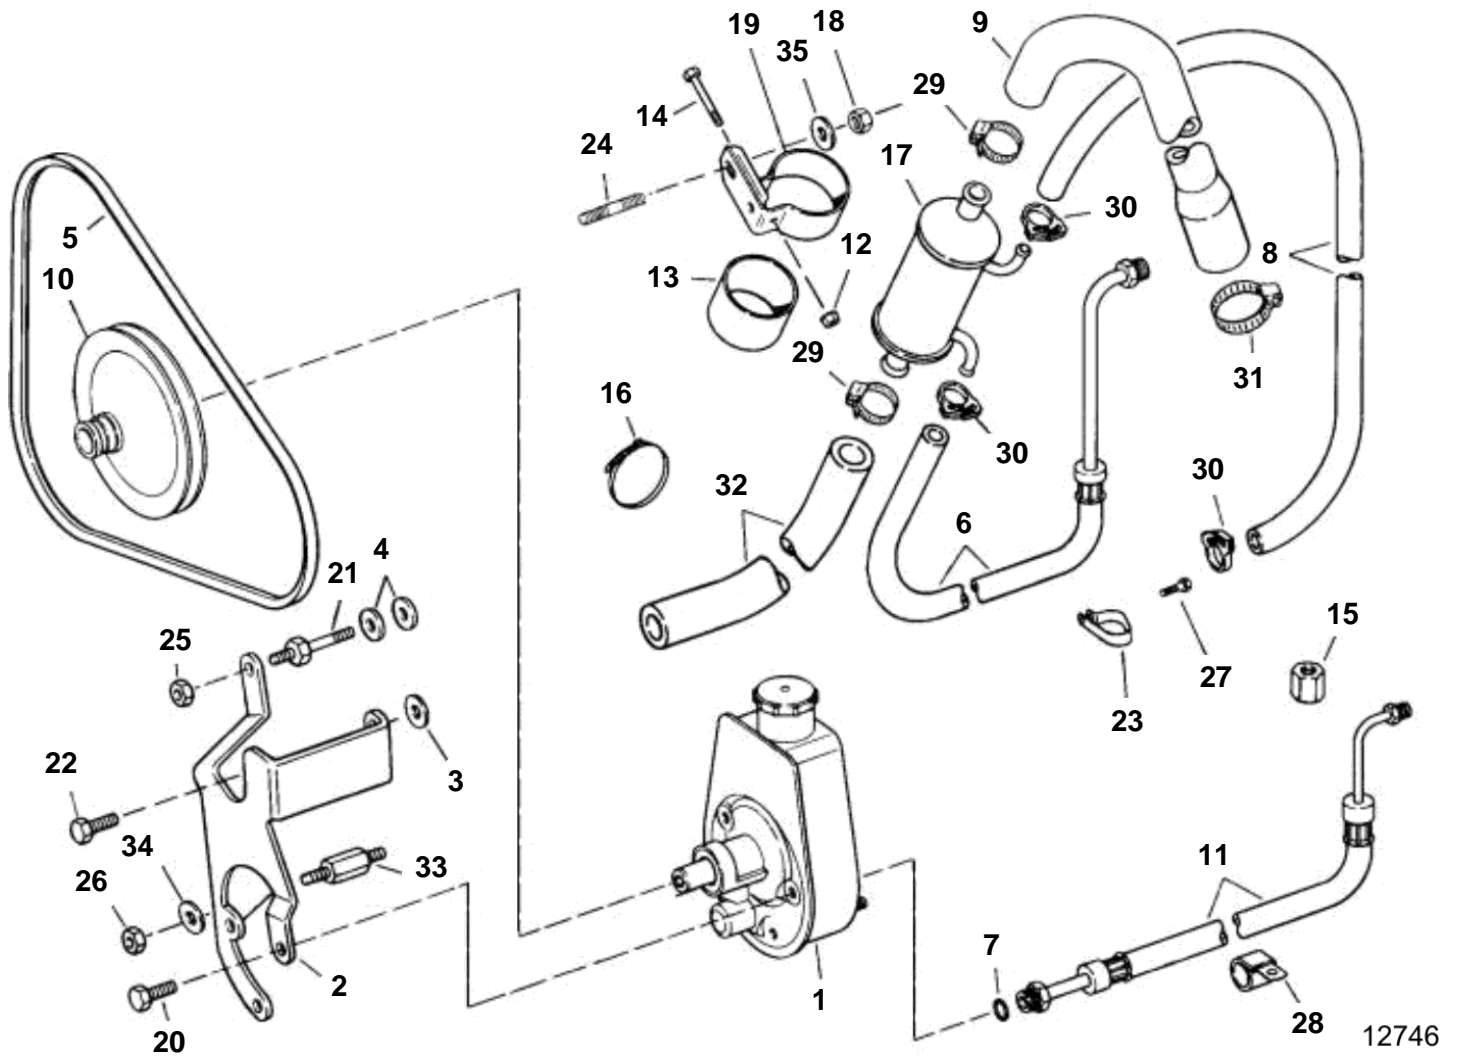

5.7GIPNCACE, 5.7GIPNCSCE, 5.7GIPNCMCE, 5.7GIPNCBCE

5.7GIPNCACE, 5.7GIPNCSCE, 5.7GIPNCMCE, 5.7GIPNCBCE

REF	PART NO.	QTY	DESCRIPTION	NOTES
1	3850491	1	Steering pump, P/S pump to engine	
2	3852512	1	Bracket	
3	3852162	1	Washer	
4	3852162	2	Washer, Stud, water pump & steering pump	
5	3852464	1	V-belt, P/S pump	
6	3854168	1	Hose assembly, Cylinder to oil cooler, P/S	Gi
7	3852497	1	O-ring, Pressure hose to steering pump	
8	3850644	1	Hose, Oil cooler to pump, return	Gi
9	3853580	1	Hose, Gimbal to cooler	Gi
10	3853804	1	Pulley	
11	3853967	1	Hose assembly, Steering pump to pressure valve	Gi
12	3852079	1	Nut, Oil cooler & bracket assy	
13	3853236	1	Spacer, Oil cooler, P/S	
14	3852126	1	Screw, Oil cooler & bracket assy	
15	3853315	1	Fitting, Steering hoses	
16		2	Cable tie	
17	3851921	1	Oil cooler, P/S	
18	3852177	1	Nut, P/S cooler clamp to reservoir	
	3853326	1	Screw, P/S cooler clamp to flywheel hsg	
19		1	Clamp, Engine oil cooler, P/S	
20	3853405	3	Screw, Steering pump bracket	
21	3852507	1	Stud, Water/steering pump bracket to engine	
22	3853557	1	Screw, Plug lead retainer bracket to cyl head	Rear, starboard
23	3852837	1	Clamp, Hoses to cylinder head	
24	3852093	1	Stud, Oil cooler clamp to reservoir	Power steering
25	3853403	1	Nut, Stud, P/S pump bracket	
26	3853403	1	Nut, Stud, P/S pump bracket	
27	3853557	1	Screw, Lift bracket/clamp, P/S hoses to head	Port, rear, lower
28	3852490	1	Clamp, Steering pump hoses to front mount	Port
29	3852602	2	Hose clamp, Hose, oil cooler, bypass pipe	
30	3852196	2	Clamp, Hose, P/S pump to oil cooler	Return
31	3853786	1	Hose clamp, Hose, water to gimbal hsg	
32	3850363	1	Hose, Cooler to thermostat	
33	3853402	1	Stud, P/S pump bracket to engine	
34	3852054	1	Washer, Stud, P/S pump bracket	To engine block
35	3852058	1	Washer, Oil cooler clamp to reservoir	